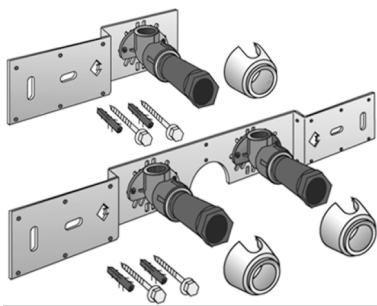

KELEN

KE85 KELEN PP-RCT connection set 20x1/2" 8-10cm

2629101

Areas of application

With KE83 wall bracket fitting elbow 90°, sound-insulated, stopper, metal mount, plugs and fastening element

DO NOT screw in any threaded pipes and cast iron fittings!

execution Doppel flach

Product information

VPE1 1,00 KT1

VPE2 15,00 KT2

weight 0,793 KGM

text KELEN PP-RCT connection set

INTRNR 39174000

main material group KELEN

material group KELEN metal fittings

code KE85

Art. No	label	d1 mm
---------	-------	-------

2629101	20x1/2" 8-10cm	20
---------	----------------	----