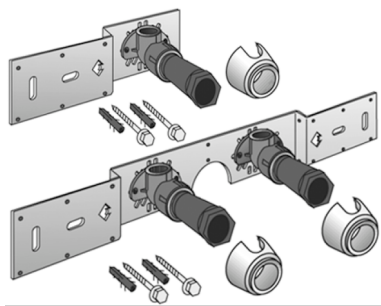

KELEN

KE85 KELEN PP-RCT connection set 25x1/2" 15cm

2629161

Areas of application

With KE83 wall bracket fitting elbow 90°, sound-insulated, stopper, metal mount, plugs and fastening element

DO NOT screw in any threaded pipes and cast iron fittings!

execution Doppel flach

Product information

VPE1 1,00 KT1

VPE2 15,00 KT2

weight 0,869 KGM

text KELEN PP-RCT connection set

INTRNR 39174000

main material group KELEN

material group KELEN metal fittings

code KE85

Art. No	label	d1 mm
---------	-------	-------

2629161	25x1/2" 15cm	25
---------	--------------	----

KE KELIT GmbH

A 4020 Linz, Ignaz-Mayer-Straße 17, Austria, Europe