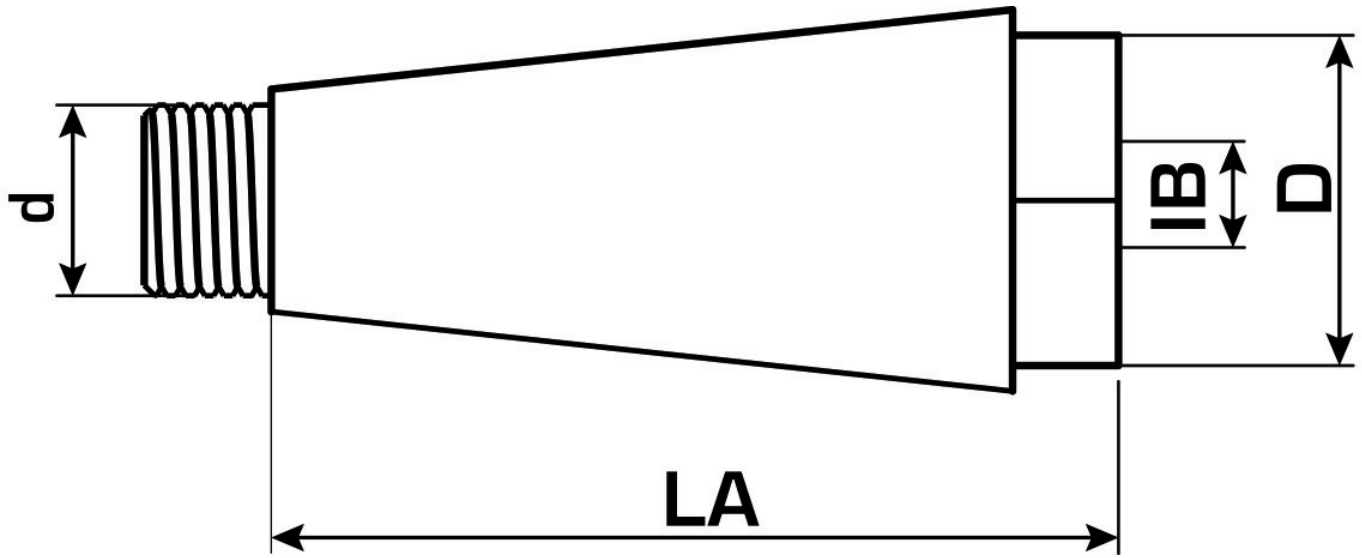

Art. No	label	d mm	d1 mm
2803120	1/2" M	12	36