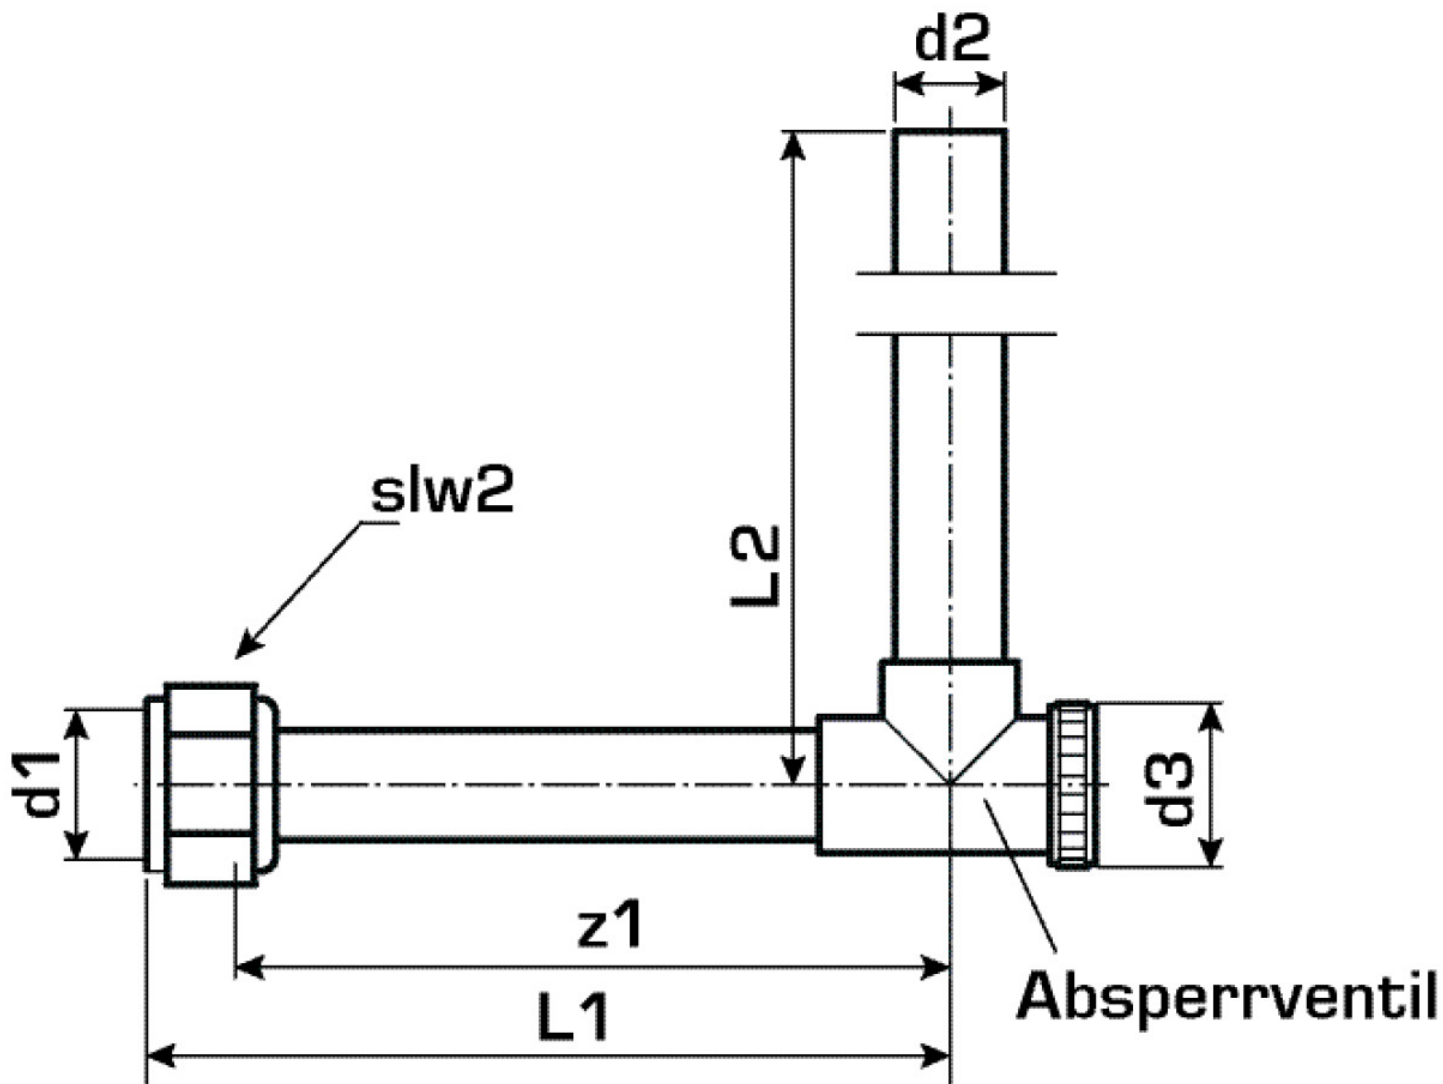

KELOX

KM438 KELOX SB shut-off elbow 15x1mm

7701620

Areas of application

Screw-off secured shut-off elbow for skirting boards made of nickel-plated semi-hard d15 copper; to connect the skirting board connecting set to the radiator; complete with compression ring joint for skirting board set

Threaded union to radiator is NOT INCLUDED

ATTENTION: Follow the installation instructions of the screw fitting manufacturer and if necessary use support sleeves for copper connections!

Specifications

Article information

design Elbow

Product information

VPE1	1,00 SA1
VPE2	20,00 KT1
weight	0,367 KGM
text	KELOX SB shut-off elbow
INTRNR	74122000
main material group	KELOX
material group	KELOX metal fittings
code	KM438

Art. No	label	d1 Inches	d2 mm	d3 mm	L1 mm	L2 mm	z1 mm	z2
7701620	15x1mm	1/2" (15)	15	23	115	131	100	131