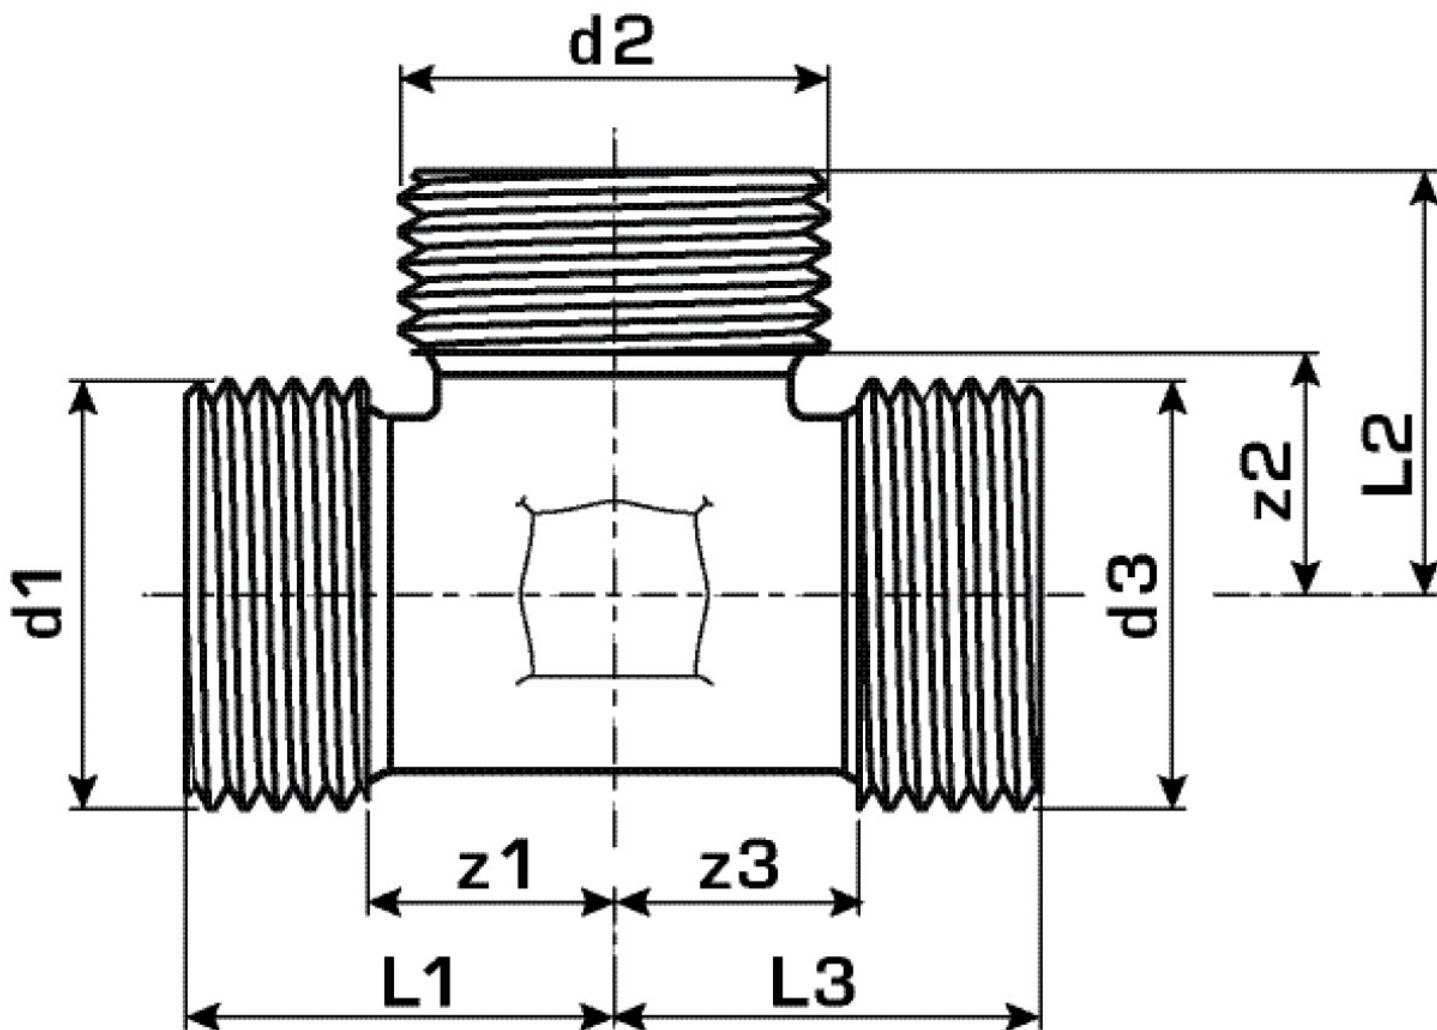

KELOX

KM340E KELOX threaded tee 3/4"

7706920

Areas of application

Connector tee piece, non-porous metallised brass with three male threads suitable for KM220 euro thread fitting

Approvals:

Specifications

Article information

port 1	Male thread metric
port 2	Male thread
port 3	Male thread

Product information

VPE1	10,00 KT1
weight	0,095 KGM
text	KELOX threaded tee
INTRNR	74122000
main material group	KELOX
material group	KELOX screw fittings
code	KM340E

Art. No	label	d1	d2	d3	d1	d3	L1	L2	L3	z1	z2	z3
			Inches		Inches	Inches	mm	mm	mm	mm	mm	mm
770692C	3/4"	3/4	3/4"	3/4	3/4"	3/4"	26	26	26	19	19	19
		Zoll	(20)	Zoll	(20)	(20)						
		(20)		(20)								