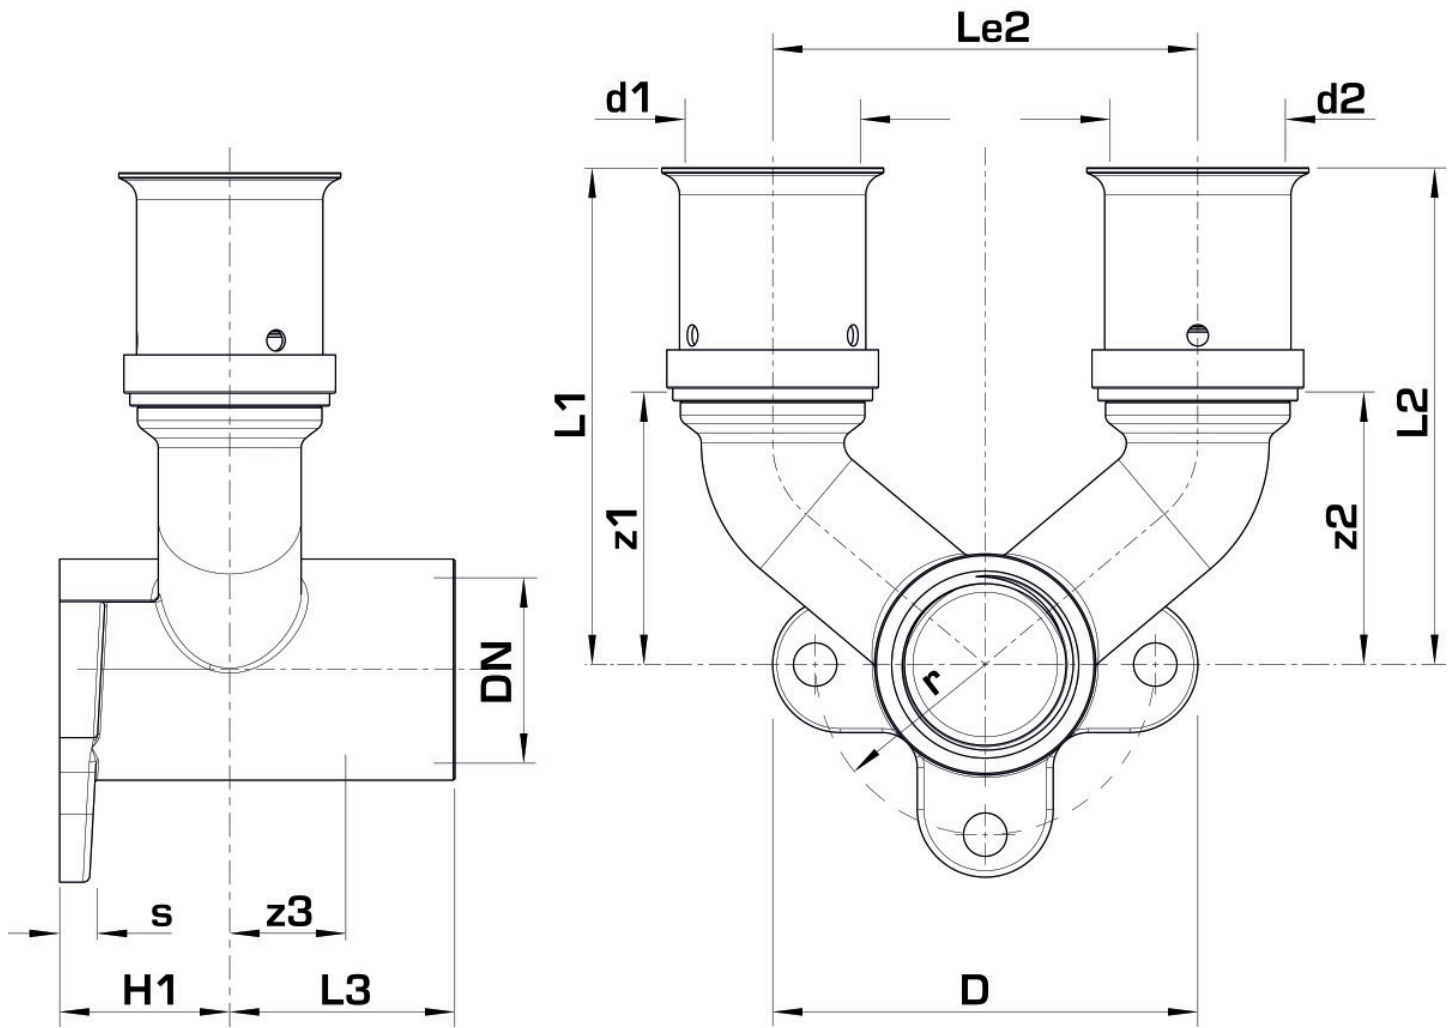

Overall height:

1/2" - 46.5mm

DO NOT screw in threaded pipes and cast iron fittings!

## Article information

port 1	Pressing socket
design	Continuously right-angled
press contour	U

## Product information

VPE1	10,00 SA1
VPE2	50,00 KT1
weight	0,246 KGM
text	KELOX-ULTRAX double U wall bracket fitting with female thread
INTRNR	74122000
main material group	KELOX
material group	KELOX-ULTRAX metal fittings
code	KMU477

Art. No	label	d1 mm	L1 mm	L2 mm	L3 mm	z1 mm	z2 mm	z3 mm
71254B2B	16x1/2"	16	57	27	26,5	35	10	25,5