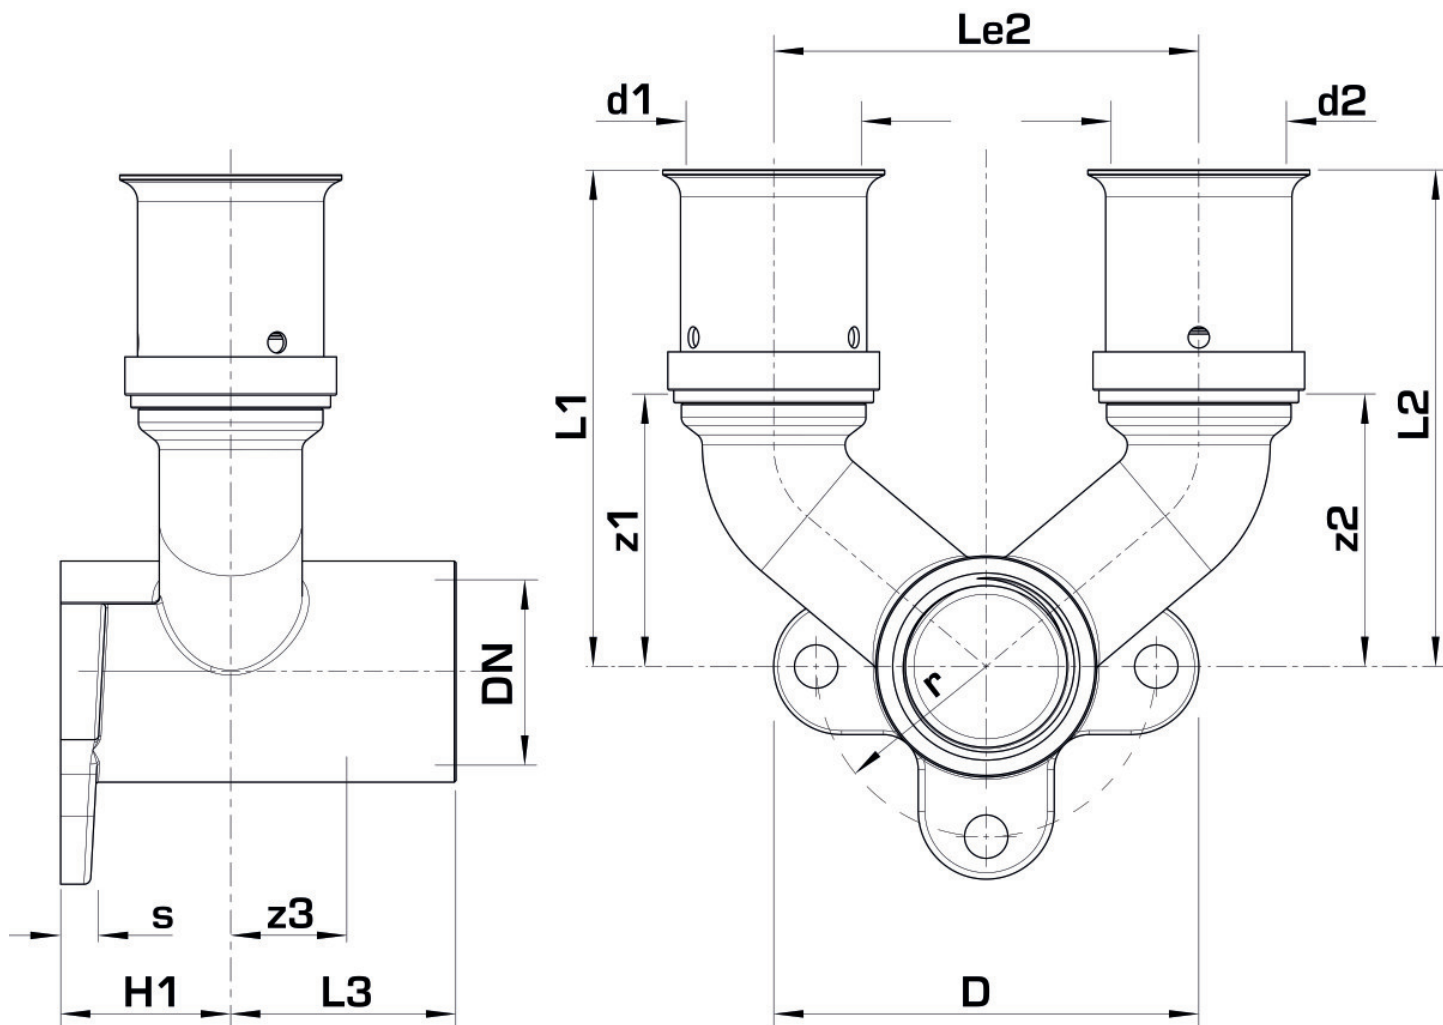

KELOX

KMU477 KELOX-ULTRAX double U wall bracket fitting with female thread 20x1/2"

71254D2D

Areas of application

Press-fit double-U wall bracket fitting with female thread made from non-porous metallised brass, including support sleeves with O-rings and stainless steel press-fit sleeves, "leak before pressed"

Overall height:

1/2" - 46.5mm

DO NOT screw in threaded pipes and cast iron fittings!

Approvals:

Specifications

Article information

port 1	Pressing socket
design	Continuously right-angled
press contour	U

Technical properties

maximum working pressure at 20 ° C	10 bar
------------------------------------	--------

Product information

VPE1	10,00 SA1
VPE2	50,00 KT1
weight	0,264 KGM
text	KELOX-ULTRAX double U wall bracket fitting with female thread
INTRNR	74122000
main material group	KELOX
material group	KELOX-ULTRAX metal fittings
code	KMU477

Art. No	label	d1 mm	L1 mm	L2 mm	L3 mm	z1 mm	z2 mm	z3 mm
71254D2D	20x1/2"	20	59	27	26,5	35	10	25,5