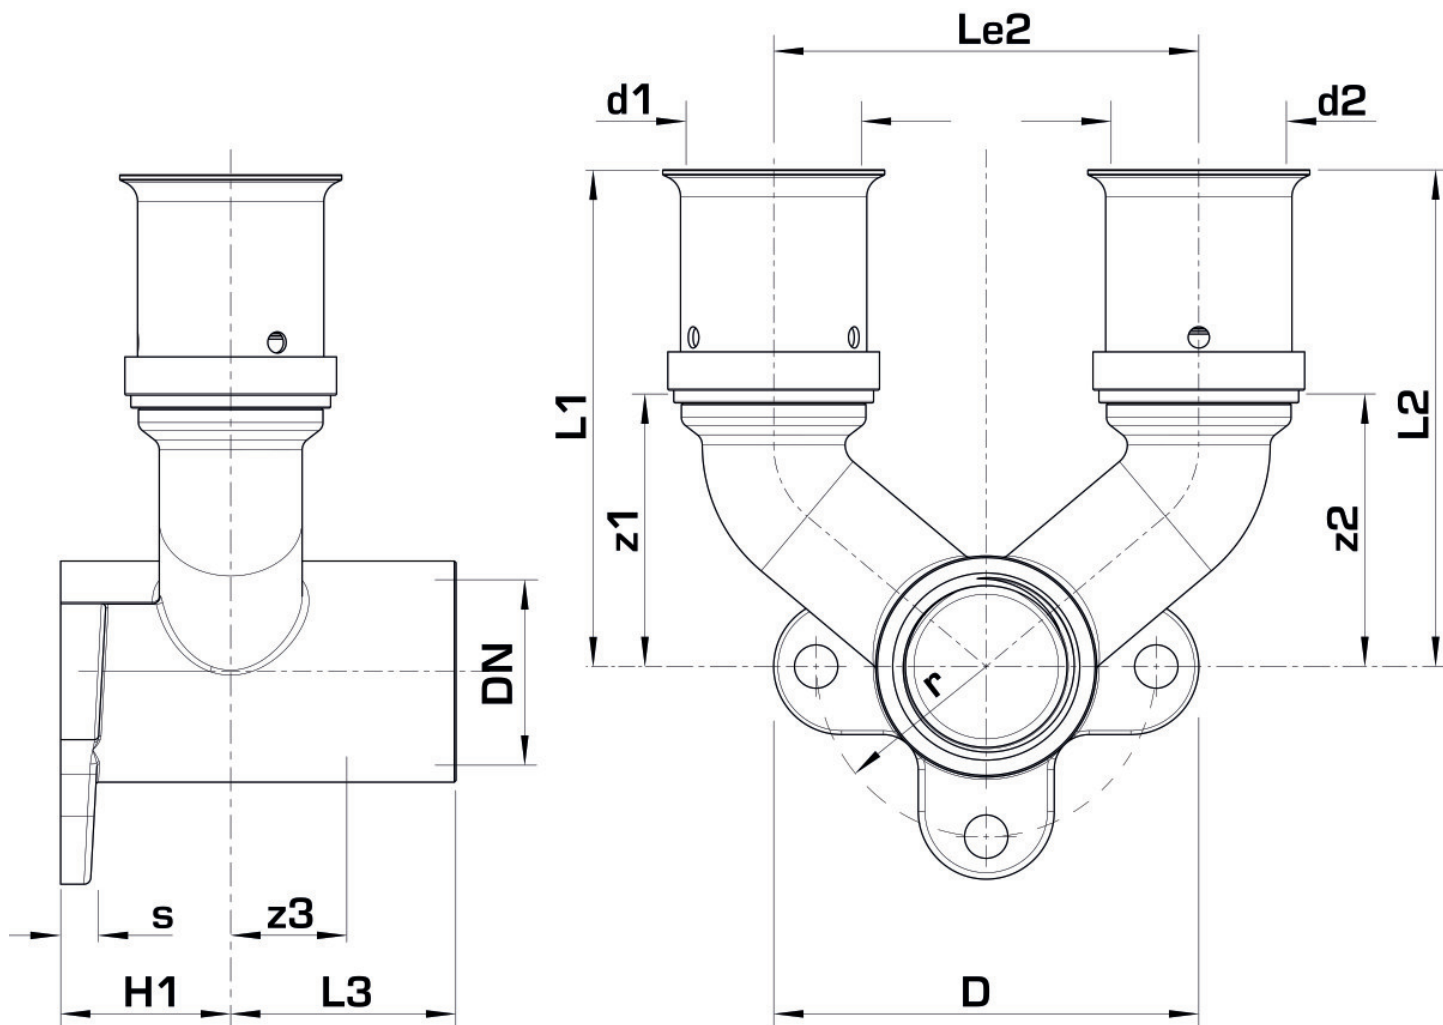

KELOX

KMU477 KELOX-ULTRAX double U wall bracket fitting with female thread 25x1/2"

71254E2E

Areas of application

Press-fit double-U wall bracket fitting with female thread made from non-porous metallised brass, including support sleeves with O-rings and stainless steel press-fit sleeves, "leak before pressed"

Overall height:

1/2" - 46.5mm

DO NOT screw in threaded pipes and cast iron fittings!

Approvals:

Specifications

Article information

port 1	Pressing socket
design	Continuously right-angled
press contour	U

Technical properties

maximum working pressure at 20 ° C	10 bar
------------------------------------	--------

Product information

VPE1	4,00 SA1
VPE2	32,00 KT1
weight	0,360 KGM
text	KELOX-ULTRAX double U wall bracket fitting with female thread
INTRNR	74122000
main material group	KELOX
material group	KELOX-ULTRAX metal fittings
code	KMU477

Art. No	label	d1 mm	L1 mm	L2 mm	L3 mm	z1 mm	z2 mm	z3 mm
71254E2E	25x1/2"	25	75	27	26,5	44	11	25,5