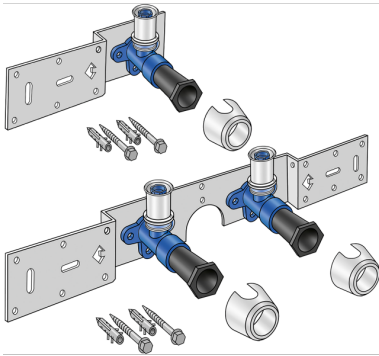

KELOX

KWW485 KELOX-WINDOW-W connection set 16x1/2" single connection

72461B02

Areas of application

?With zeta value-optimised KWW480 90° elbow wall bracket fitting, sound-insulated, plug, metal bracket, anchors and fasteners, "leak before pressed" audible leakage signal at air-pressure testing
DO NOT screw in threaded pipes and cast iron fittings!
DO NOT use liquid sealants!

Approvals:

Specifications

Product information		
VPE1		1,00 KT1
VPE2		15,00 KT2
weight		0,419 KGM
text		?KELOX-WINDOWX-W connection set
INTRNR		39174000
main material group		KELOX
code		KWW485

Art. No	label	d1 mm
72461B02	16x1/2" single connection	16