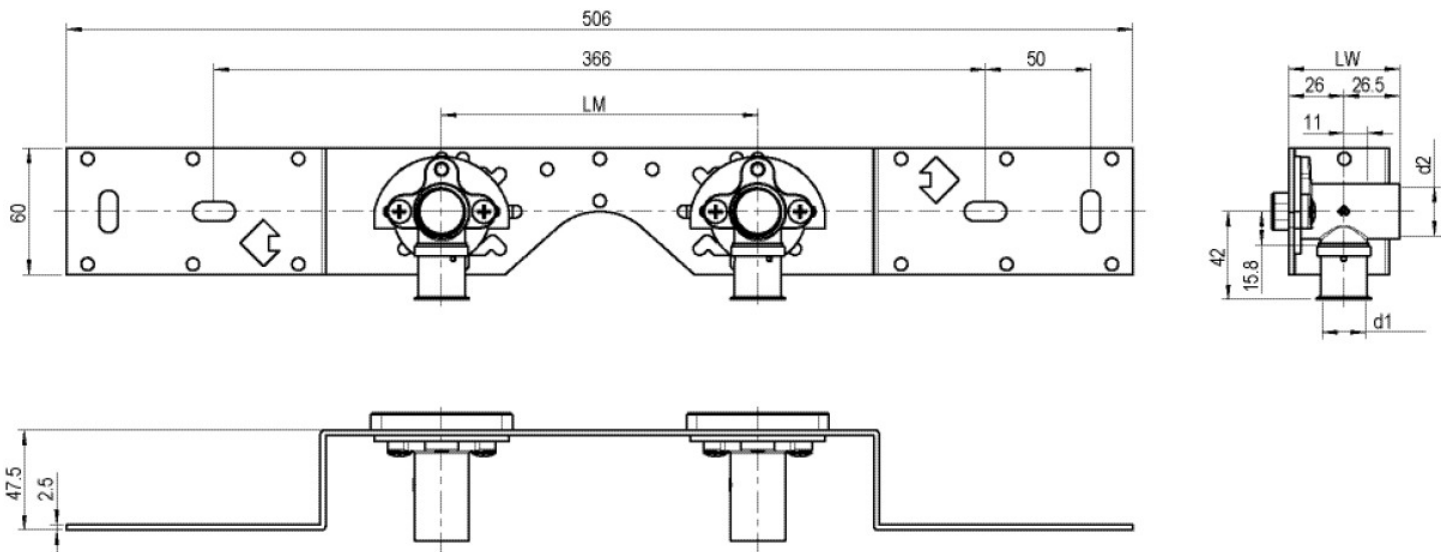

STEELOX

SMX485 STEELOX connection set 16x1/2" single connection

57261B02

Areas of application

With SMX480 wall bracket fitting elbow 90°, sound-insulated, stopper, metal mount, plugs and fastening elements

Article information

port 1	Pressing socket
execution	Single

Product information

VPE1	1,00 KT1
VPE2	15,00 KT2
weight	0,482 KGM
text	?STEELOX connection set
INTRNR	74122000
code	SMX485

Art. No	label	d1 mm
57261B02	16x1/2" single connection	16