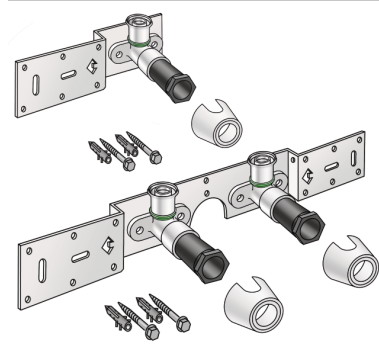

STEELOX

SMX485 STEELOX connection set 16x1/2" single connection

57261B02

Areas of application

With SMX480 wall bracket fitting elbow 90°, sound-insulated, stopper, metal mount, plugs and fastening elements

DO NOT screw in any threaded pipes and cast iron fittings!

Approvals:

KE KELIT GmbH

A 4020 Linz, Ignaz-Mayer-Straße 17, Austria, Europe

PHONE +43 (0) 50 779 E-MAIL office@kekelit.com

www.kekelit.com

Specifications

Article information

port 1	Pressing socket
execution	Single

Product information

VPE1	1,00 KT1
VPE2	15,00 KT2
weight	0,482 KGM
text	?STEELOX connection set
INTRNR	74122000
code	SMX485

Art. No	label	d1 mm
57261B02	16x1/2" single connection	16