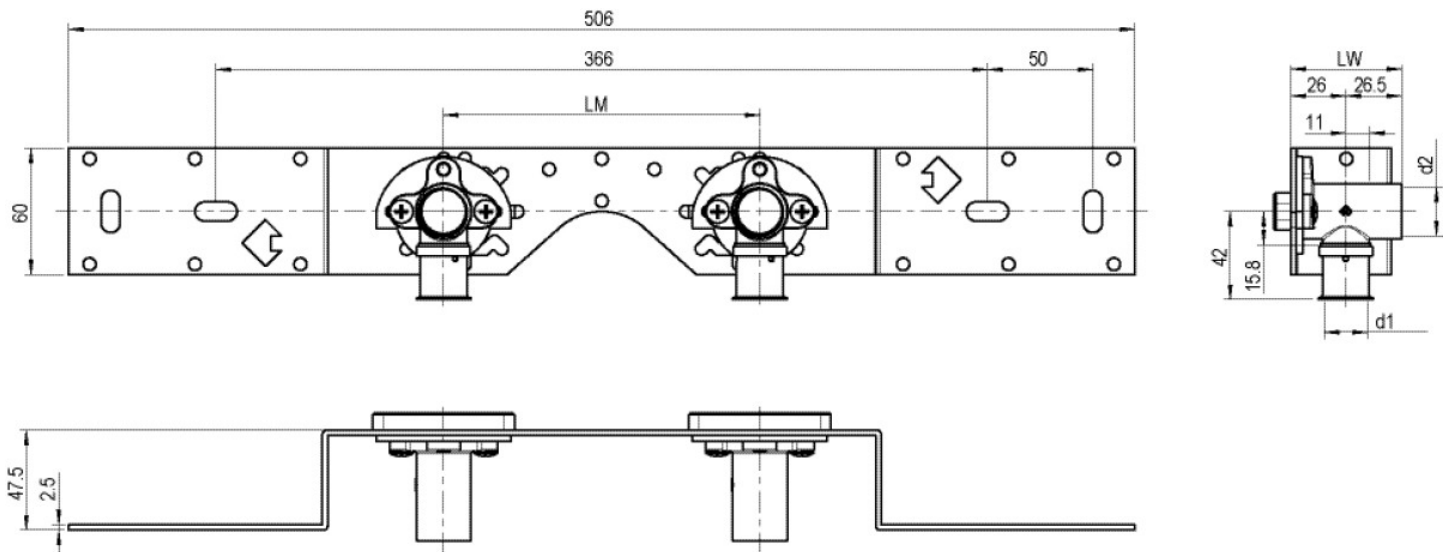

### Areas of application

With SMX480 wall bracket fitting elbow 90°, sound-insulated, stopper, metal mount, plugs and fastening elements

DO NOT screw in any threaded pipes and cast iron fittings!

## Product information

VPE1	1,00 KT1
VPE2	15,00 KT2
weight	0,925 KGM
text	?STEELOX connection set
INTRNR	74122000
code	SMX485

Art. No	label	d1 mm
57262B02	16x1/2" 8-10cm	16

**KE KELIT GmbH**

A 4020 Linz, Ignaz-Mayer-Straße 17, Austria, Europe