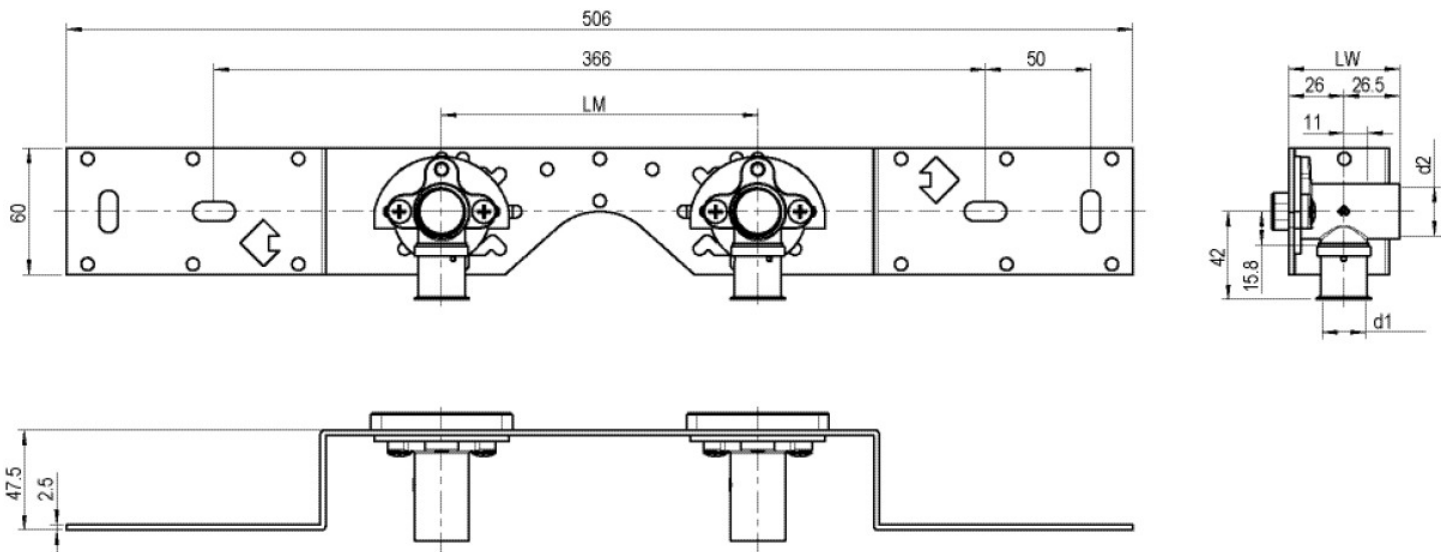

STEELOX

SMX485 STEELOX connection set 16x1/2" 15cm

57266B02

Areas of application

With SMX480 wall bracket fitting elbow 90°, sound-insulated, stopper, metal mount, plugs and fastening elements

DO NOT screw in any threaded pipes and cast iron fittings!

Product information

VPE1	1,00 KT1
VPE2	15,00 KT2
weight	0,951 KGM
text	?STEELOX connection set
INTRNR	74122000
code	SMX485

Art. No	label	d1 mm
57266B02	16x1/2" 15cm	16

KE KELIT GmbH

A 4020 Linz, Ignaz-Mayer-Straße 17, Austria, Europe