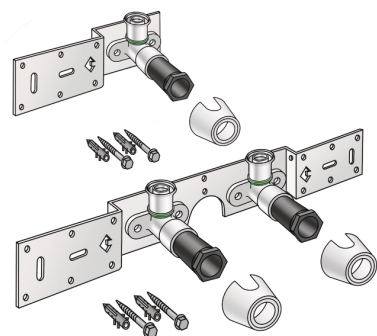

STEELOX

SMX485 STEELOX connection set 20x1/2"
single conn.

57261D02

Areas of application

With SMX480 wall bracket fitting elbow 90°, sound-insulated, stopper, metal mount, plugs and fastening elements

DO NOT screw in any threaded pipes and cast iron fittings!

execution Single

Product information

VPE1 1,00 KT1

VPE2 15,00 KT2

weight 0,493 KGM

text ?STEELOX connection set

INTRNR 74122000

code SMX485