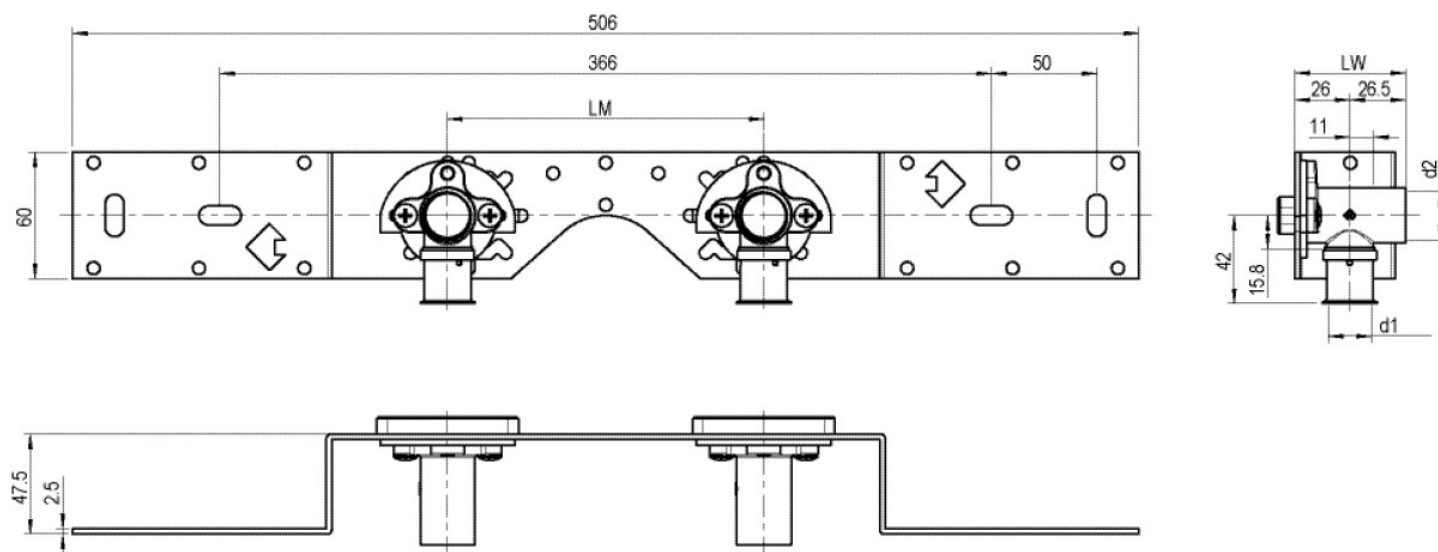

STEELOX

SMX485 STEELOX connection set 20x1/2"
single conn.

57261D02

Areas of application

With SMX480 wall bracket fitting elbow 90°, sound-insulated, stopper, metal mount, plugs and fastening elements

DO NOT screw in any threaded pipes and cast iron fittings!

execution Single

Product information

VPE1 1,00 KT1

VPE2 15,00 KT2

weight 0,493 KGM

text ?STEELOX connection set

INTRNR 74122000

code SMX485

Art. No	label	d1 mm
57261D02	20x1/2" single conn.	20

KE KELIT GmbH

A 4020 Linz, Ignaz-Mayer-Straße 17, Austria, Europe

PHONE +43 (0) 50 779 **E-MAIL** office@kekelit.com

www.kekelit.com