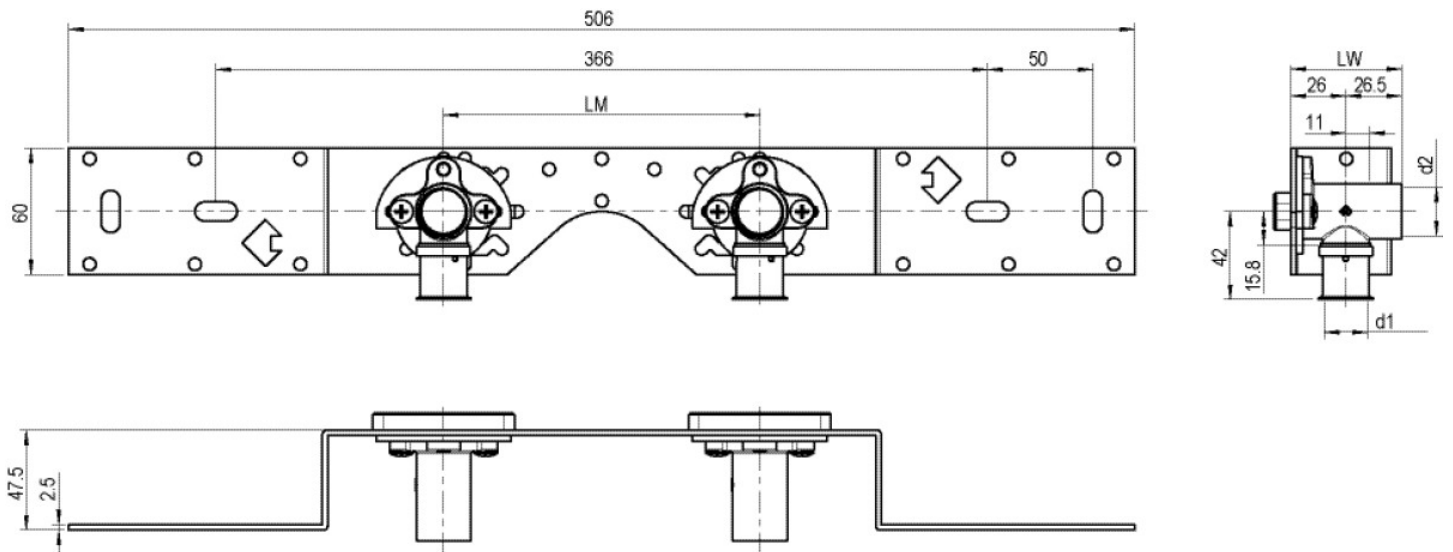

STEELOX

SMX485 STEELOX connection set 20x1/2" 8-10cm

57262D02

Areas of application

With SMX480 wall bracket fitting elbow 90°, sound-insulated, stopper, metal mount, plugs and fastening elements

DO NOT screw in any threaded pipes and cast iron fittings!

Product information

VPE1	1,00 KT1
VPE2	15,00 KT2
weight	0,947 KGM
text	?STEELOX connection set
INTRNR	74122000
code	SMX485

Art. No	label	d1 mm
57262D02	20x1/2" 8-10cm	20

KE KELIT GmbH

A 4020 Linz, Ignaz-Mayer-Straße 17, Austria, Europe