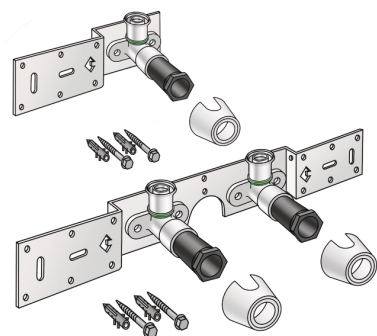

STEELOX

SMX485Z STEELOX zeta connection set 16x1/2" single connection

57291B02

Areas of application

With SMX480Z zeta value-optimised press-fit wall bracket fitting with female thread 90°, sound-insulated; stopper, metal mount, plugs and fastening elements
DO NOT screw in any threaded pipes and cast iron fittings!

Approvals:

KE KELIT GmbH

A 4020 Linz, Ignaz-Mayer-Straße 17, Austria, Europe

PHONE +43 (0) 50 779 E-MAIL office@kekelit.com

www.kekelit.com

Specifications

Article information

port 1	Gas female thread, cylindrical (BSPP)
execution	Single

Product information

VPE1	1,00 KT1
VPE2	15,00 KT2
weight	0,466 KGM
text	STEELOX zeta connection set
INTRNR	74122000
code	SMX485Z

Art. No	label	d1 mm
57291B02	16x1/2" single connection	16

KE KELIT GmbH

A 4020 Linz, Ignaz-Mayer-Straße 17, Austria, Europe