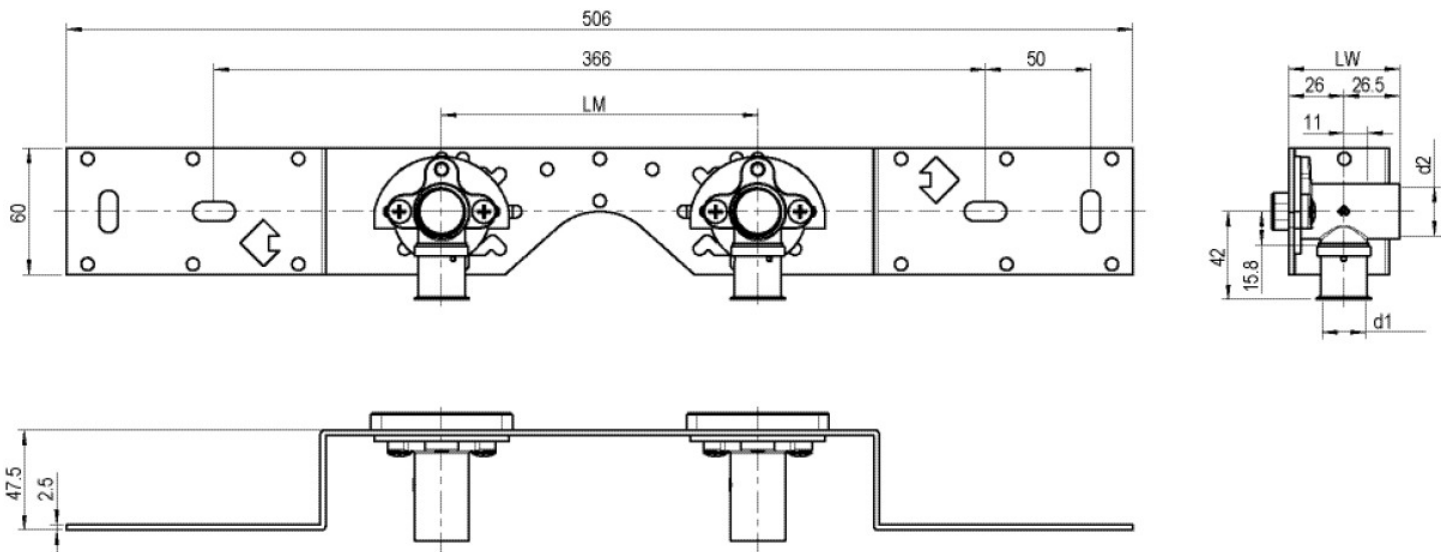

STEELOX

SMX485Z STEELOX zeta connection set 16x1/2" single connection

57291B02

Areas of application

With SMX480Z zeta value-optimised press-fit wall bracket fitting with female thread 90°, sound-insulated; stopper, metal mount, plugs and fastening elements
DO NOT screw in any threaded pipes and cast iron fittings!

Approvals:

KE KELIT GmbH

A 4020 Linz, Ignaz-Mayer-Straße 17, Austria, Europe

PHONE +43 (0) 50 779 E-MAIL office@kekelit.com

www.kekelit.com

Specifications

Article information

port 1	Gas female thread, cylindrical (BSPP)
execution	Single

Product information

VPE1	1,00 KT1
VPE2	15,00 KT2
weight	0,466 KGM
text	STEELOX zeta connection set
INTRNR	74122000
code	SMX485Z

Art. No	label	d1 mm
57291B02	16x1/2" single connection	16

KE KELIT GmbH

A 4020 Linz, Ignaz-Mayer-Straße 17, Austria, Europe