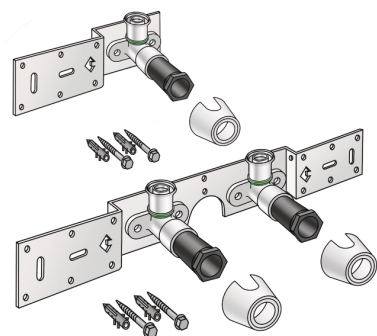

STEELOX

SMX485Z STEELOX zeta connection set 16x1/2" 8-10cm

57292B02

Areas of application

With SMX480Z zeta value-optimised press-fit wall bracket fitting with female thread 90°, sound-insulated; stopper, metal mount, plugs and fastening elements
DO NOT screw in any threaded pipes and cast iron fittings!

Approvals:

KE KELIT GmbH

A 4020 Linz, Ignaz-Mayer-Straße 17, Austria, Europe

PHONE +43 (0) 50 779 E-MAIL office@kekelit.com

www.kekelit.com

Specifications

Article information

port 1	Gas female thread, cylindrical (BSPP)
execution	Double bridge

Product information

VPE1	1,00 KT1
VPE2	15,00 KT2
weight	0,893 KGM
text	STEELOX zeta connection set
INTRNR	74122000
code	SMX485Z

Art. No	label	d1 mm
57292B02	16x1/2" 8-10cm	16

KE KELIT GmbH

A 4020 Linz, Ignaz-Mayer-Straße 17, Austria, Europe