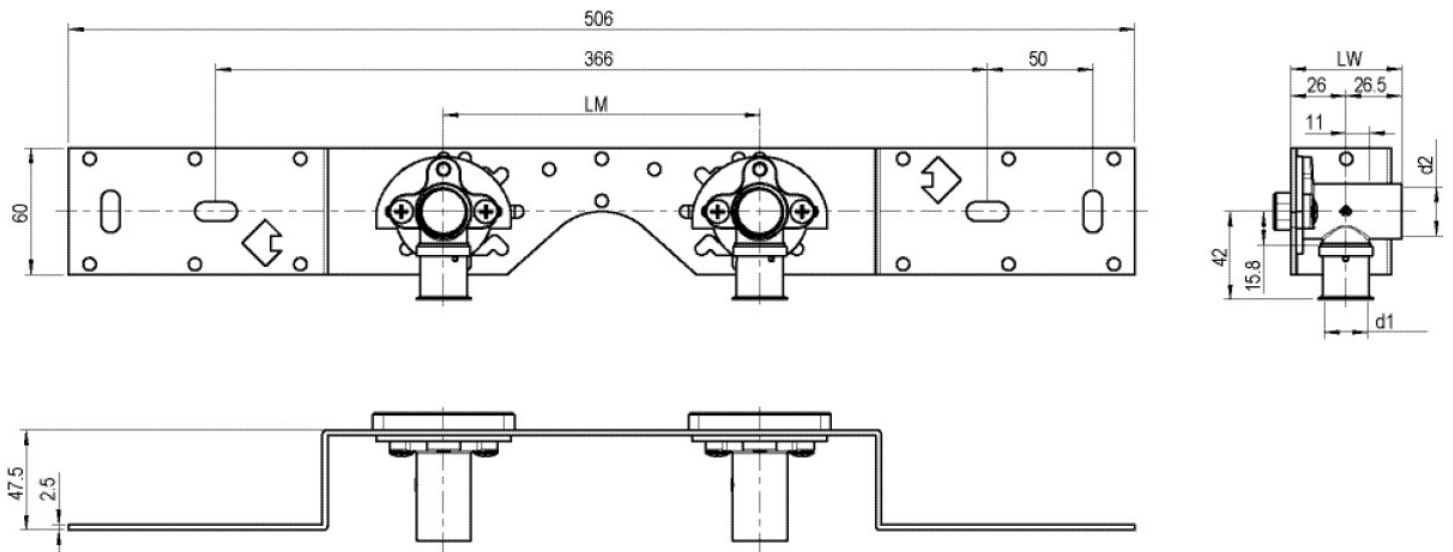

STEELOX

SMX485Z STEELOX zeta connection set 16x1/2" 8-10cm

57292B02

Areas of application

With SMX480Z zeta value-optimised press-fit wall bracket fitting with female thread 90°, sound-insulated; stopper, metal mount, plugs and fastening elements
DO NOT screw in any threaded pipes and cast iron fittings!

Approvals:

KE KELIT GmbH

A 4020 Linz, Ignaz-Mayer-Straße 17, Austria, Europe

PHONE +43 (0) 50 779 E-MAIL office@kekelit.com

www.kekelit.com

Specifications

Article information

port 1	Gas female thread, cylindrical (BSPP)
execution	Double bridge

Product information

VPE1	1,00 KT1
VPE2	15,00 KT2
weight	0,893 KGM
text	STEELOX zeta connection set
INTRNR	74122000
code	SMX485Z

Art. No	label	d1 mm
57292B02	16x1/2" 8-10cm	16

KE KELIT GmbH

A 4020 Linz, Ignaz-Mayer-Straße 17, Austria, Europe