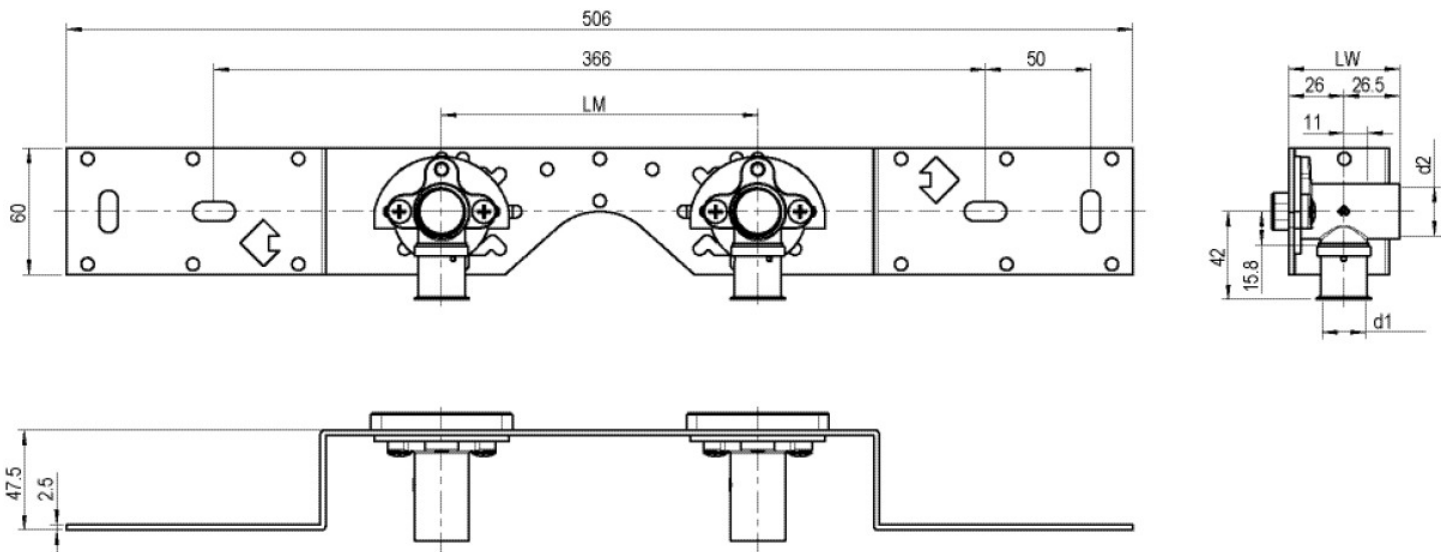

STEELOX

SMX485Z STEELOX zeta connection set 20x1/2" 15cm

57296D02

Areas of application

With SMX480Z zeta value-optimised press-fit wall bracket fitting with female thread 90°, sound-insulated; stopper, metal mount, plugs and fastening elements
DO NOT screw in any threaded pipes and cast iron fittings!

Approvals:

KE KELIT GmbH

A 4020 Linz, Ignaz-Mayer-Straße 17, Austria, Europe

PHONE +43 (0) 50 779 E-MAIL office@kekelit.com

www.kekelit.com

Specifications

Article information

port 1	Gas female thread, cylindrical (BSPP)
execution	Double bridge

Product information

VPE1	1,00 KT1
VPE2	15,00 KT2
weight	0,939 KGM
text	STEELOX zeta connection set
INTRNR	74122000
code	SMX485Z

Art. No	label	d1 mm
57296D02	20x1/2" 15cm	20

KE KELIT GmbH

A 4020 Linz, Ignaz-Mayer-Straße 17, Austria, Europe