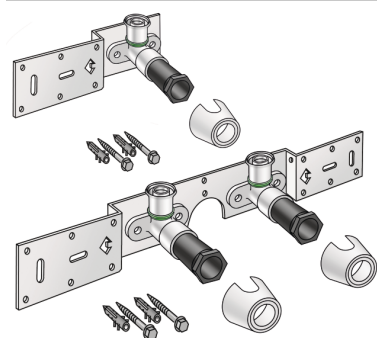

STEELOX

SMX485Z STEELOX zeta connection set 20x1/2" 15cm

57296D02

Areas of application

With SMX480Z zeta value-optimised press-fit wall bracket fitting with female thread 90°, sound-insulated; stopper, metal mount, plugs and fastening elements
DO NOT screw in any threaded pipes and cast iron fittings!

Approvals:

KE KELIT GmbH

A 4020 Linz, Ignaz-Mayer-Straße 17, Austria, Europe

PHONE +43 (0) 50 779 E-MAIL office@kekelit.com

www.kekelit.com

Specifications

Article information

port 1	Gas female thread, cylindrical (BSPP)
execution	Double bridge

Product information

VPE1	1,00 KT1
VPE2	15,00 KT2
weight	0,939 KGM
text	STEELOX zeta connection set
INTRNR	74122000
code	SMX485Z

Art. No	label	d1 mm
57296D02	20x1/2" 15cm	20

KE KELIT GmbH

A 4020 Linz, Ignaz-Mayer-Straße 17, Austria, Europe