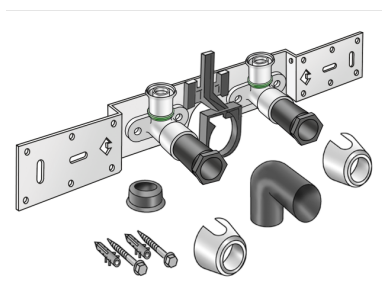

STEELOX

SMX485SZ STEELOX zeta connection set with elbow 16x1/2" 8-10cm

57294B02

Areas of application

With SMX480Z zeta value-optimised press-fit wall bracket fitting with female thread 90°, sound-insulated; stopper, metal mount, plugs and fastening elements, incl. elbow for connecting to trap d50mm and galvanised nipple d30

DO NOT screw in any threaded pipes and cast iron fittings!

Approvals:

Specifications

Article information

port 1 Gas female thread, cylindrical (BSPP)

execution Double bridge

Product information

VPE1 1,00 KT1

VPE2 15,00 KT2

weight 1,033 KGM

text STEELOX zeta connection set with elbow

INTRNR 74122000

code SMX485SZ

| Art. No | label | d1 mm |
|----------|----------------|-------|
| 57294B02 | 16x1/2" 8-10cm | 16 |