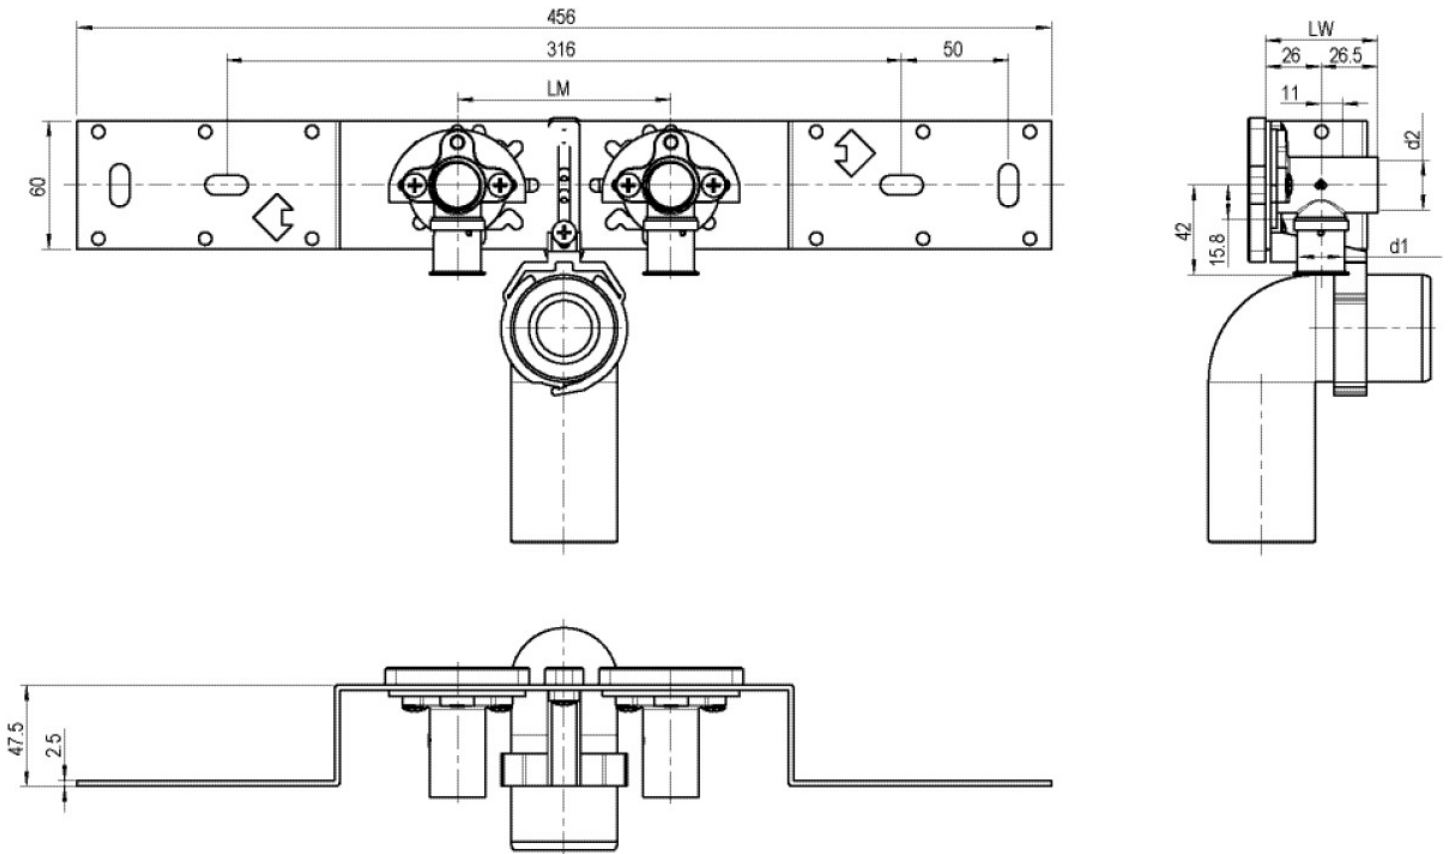

STEELOX

SMX485SZ STEELOX zeta connection set with elbow 16x1/2" 8-10cm

57294B02

Areas of application

With SMX480Z zeta value-optimised press-fit wall bracket fitting with female thread 90°, sound-insulated; stopper, metal mount, plugs and fastening elements, incl. elbow for connecting to trap d50mm and galvanised nipple d30

DO NOT screw in any threaded pipes and cast iron fittings!

Approvals:

Specifications

Article information

port 1 Gas female thread, cylindrical (BSPP)

execution Double bridge

Product information

VPE1 1,00 KT1

VPE2 15,00 KT2

weight 1,033 KGM

text STEELOX zeta connection set with elbow

INTRNR 74122000

code SMX485SZ

| Art. No | label | d1 mm |
|----------|----------------|-------|
| 57294B02 | 16x1/2" 8-10cm | 16 |