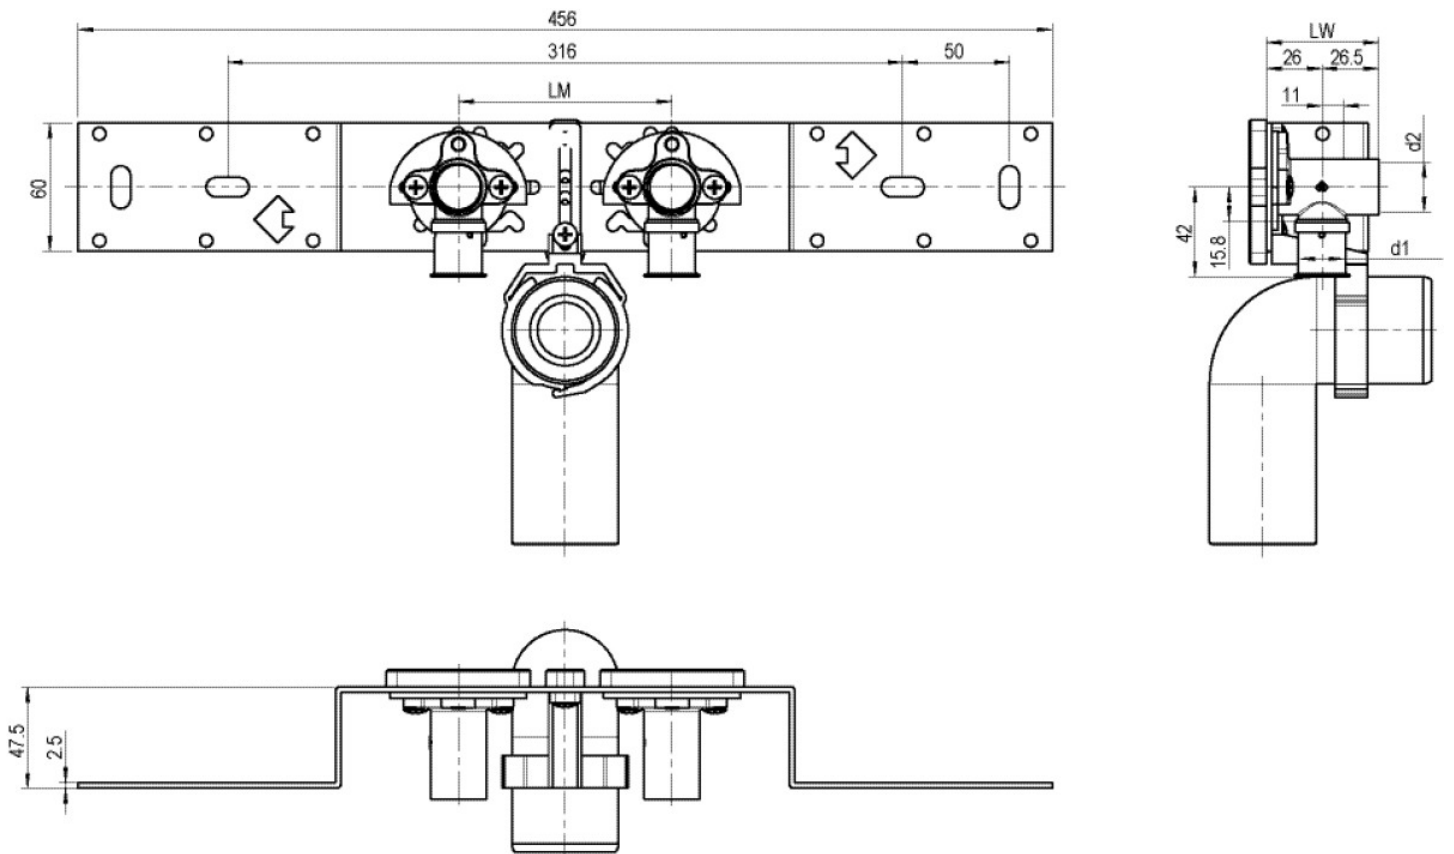

STEELOX

SMX485SZ STEELOX zeta connection set with elbow 16x1/2" 15cm

57298B02

Areas of application

With SMX480Z zeta value-optimised press-fit wall bracket fitting with female thread 90°, sound-insulated; stopper, metal mount, plugs and fastening elements, incl. elbow for connecting to trap d50mm and galvanised nipple d30

DO NOT screw in any threaded pipes and cast iron fittings!

Approvals:

Specifications

Article information

port 1 Gas female thread, cylindrical (BSPP)

execution Double bridge

Product information

VPE1 1,00 KT1

VPE2 15,00 KT2

weight 1,059 KGM

text STEELOX zeta connection set with elbow

INTRNR 74122000

code SMX485SZ

Art. No	label	d1 mm
57298B02	16x1/2" 15cm	16