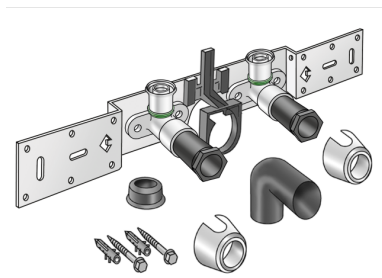

STEELOX

SMX485SZ STEELOX zeta connection set with elbow 16x1/2" 15cm

57298B02

Areas of application

With SMX480Z zeta value-optimised press-fit wall bracket fitting with female thread 90°, sound-insulated; stopper, metal mount, plugs and fastening elements, incl. elbow for connecting to trap d50mm and galvanised nipple d30

DO NOT screw in any threaded pipes and cast iron fittings!

Approvals:

Specifications

Article information

port 1 Gas female thread, cylindrical (BSPP)

execution Double bridge

Product information

VPE1 1,00 KT1

VPE2 15,00 KT2

weight 1,059 KGM

text STEELOX zeta connection set with elbow

INTRNR 74122000

code SMX485SZ

Art. No	label	d1 mm
57298B02	16x1/2" 15cm	16