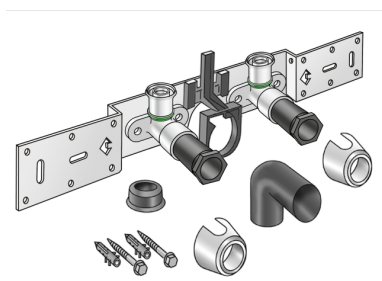

## SMX485SZ STEELOX zeta connection set with elbow 20x1/2" 8-10cm

57294D02

### Areas of application

With SMX480Z zeta value-optimised press-fit wall bracket fitting with female thread 90°, sound-insulated; stopper, metal mount, plugs and fastening elements, incl. elbow for connecting to trap d50mm and galvanised nipple d30

## Article information

**port 1** Gas female thread, cylindrical (BSPP)

**execution** Double bridge

## Product information

**VPE1** 1,00 KT1

**VPE2** 15,00 KT2

**weight** 1,053 KGM

**text** STEELOX zeta connection set with elbow

**INTRNR** 74122000

**code** SMX485SZ

Art. No	label	d1 mm
57294D02	20x1/2" 8-10cm	20