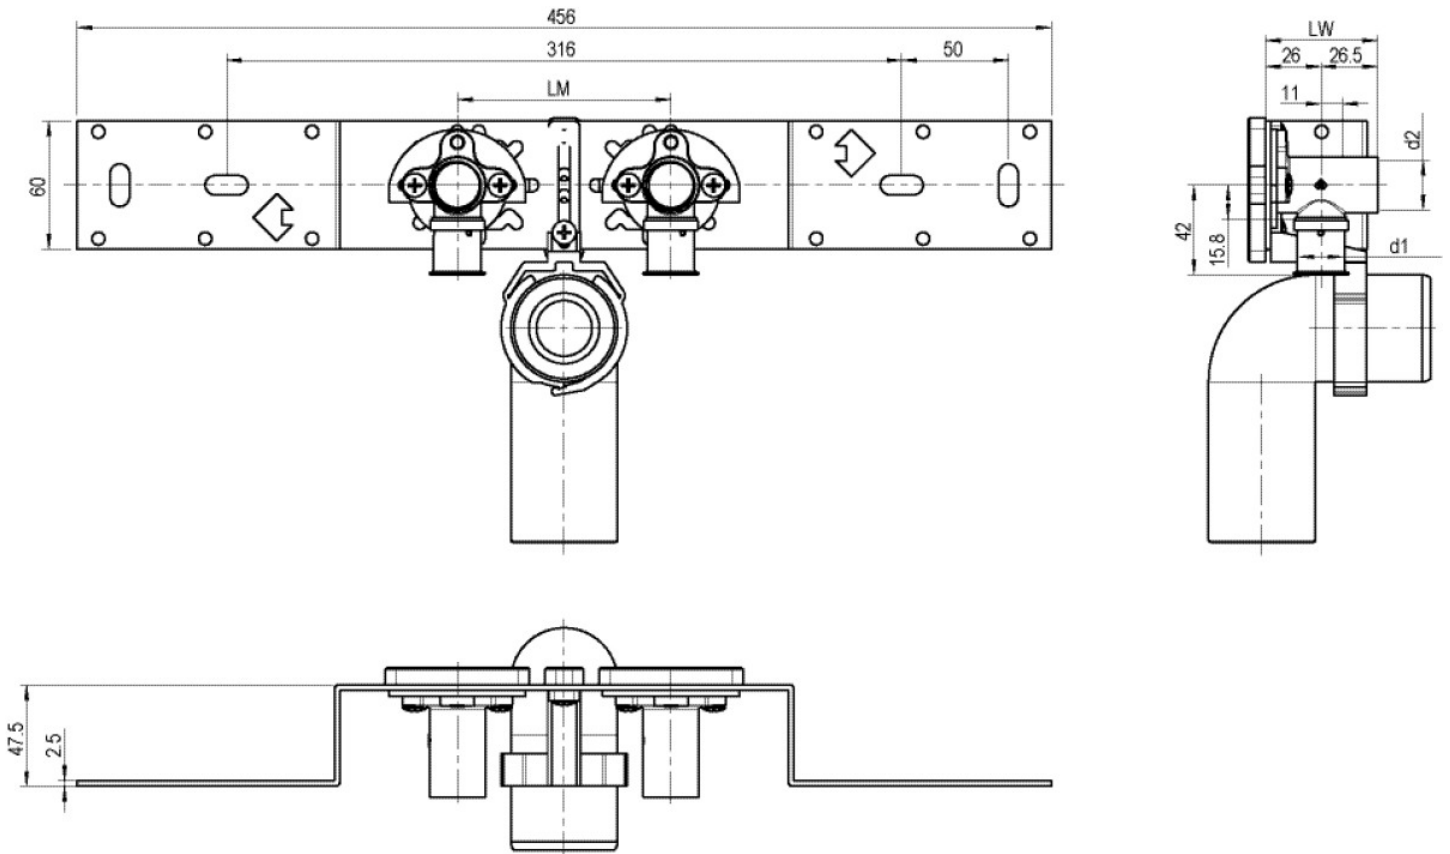

## Article information

**port 1** Gas female thread, cylindrical (BSPP)

**execution** Double bridge

## Product information

**VPE1** 1,00 KT1

**VPE2** 15,00 KT2

**weight** 1,053 KGM

**text** STEELOX zeta connection set with elbow

**INTRNR** 74122000

**code** SMX485SZ

Art. No	label	d1 mm
57294D02	20x1/2" 8-10cm	20