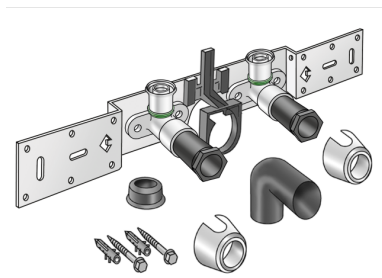

## SMX485SZ STEELOX zeta connection set with elbow 20x1/2" 15cm

57298D02

### Areas of application

With SMX480Z zeta value-optimised press-fit wall bracket fitting with female thread 90°, sound-insulated; stopper, metal mount, plugs and fastening elements, incl. elbow for connecting to trap d50mm and galvanised nipple d30

## Article information

**port 1** Gas female thread, cylindrical (BSPP)

**execution** Double bridge

## Product information

**VPE1** 1,00 KT1

**VPE2** 15,00 KT2

**weight** 1,079 KGM

**text** STEELOX zeta connection set with elbow

**INTRNR** 74122000

**code** SMX485SZ

Art. No	label	d1 mm
57298D02	20x1/2" 15cm	20