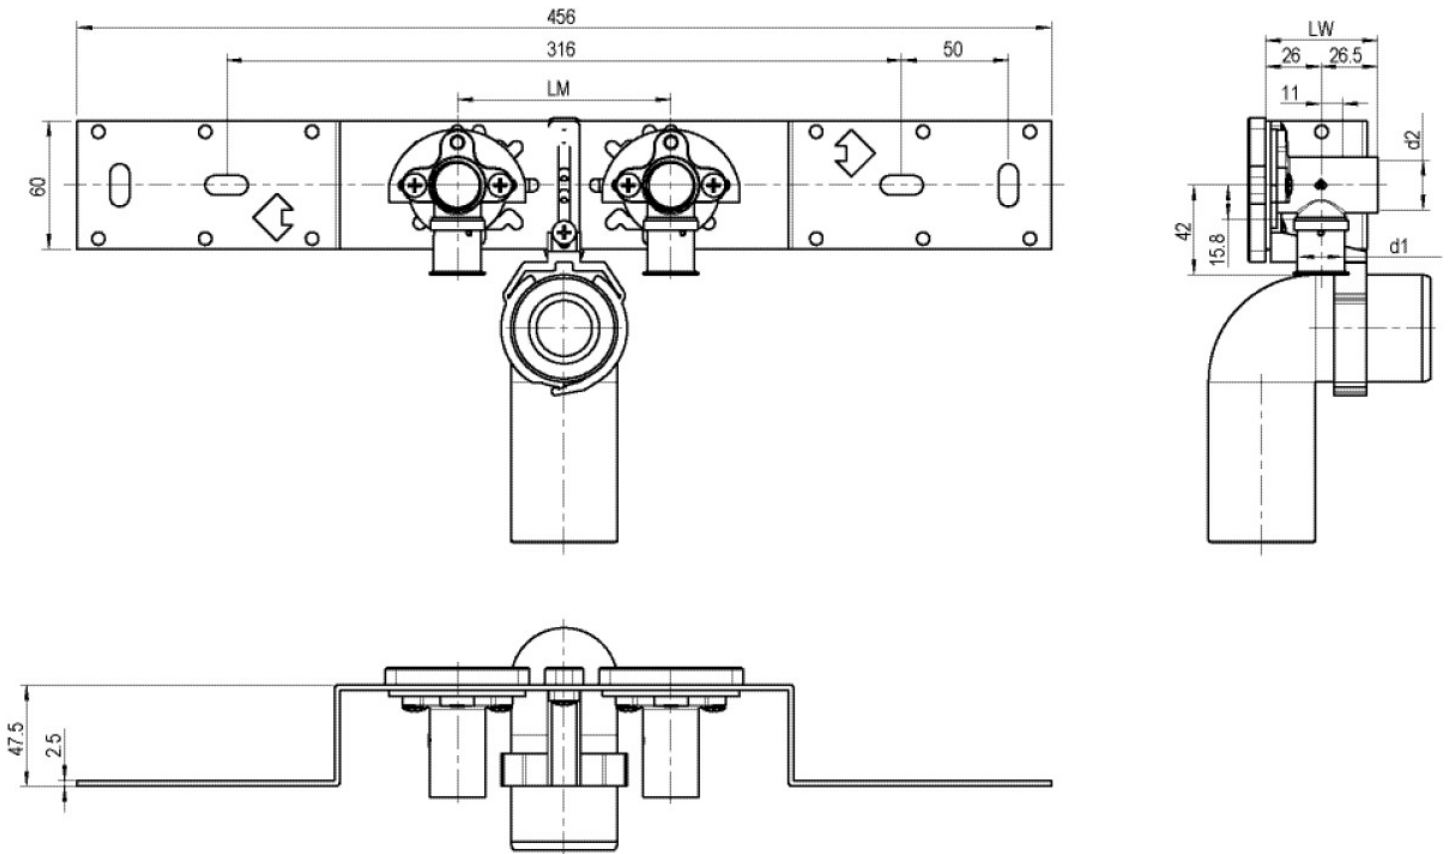

## Article information

**port 1** Gas female thread, cylindrical (BSPP)

**execution** Double bridge

## Product information

**VPE1** 1,00 KT1

**VPE2** 15,00 KT2

**weight** 1,079 KGM

**text** STEELOX zeta connection set with elbow

**INTRNR** 74122000

**code** SMX485SZ

Art. No	label	d1 mm
57298D02	20x1/2" 15cm	20