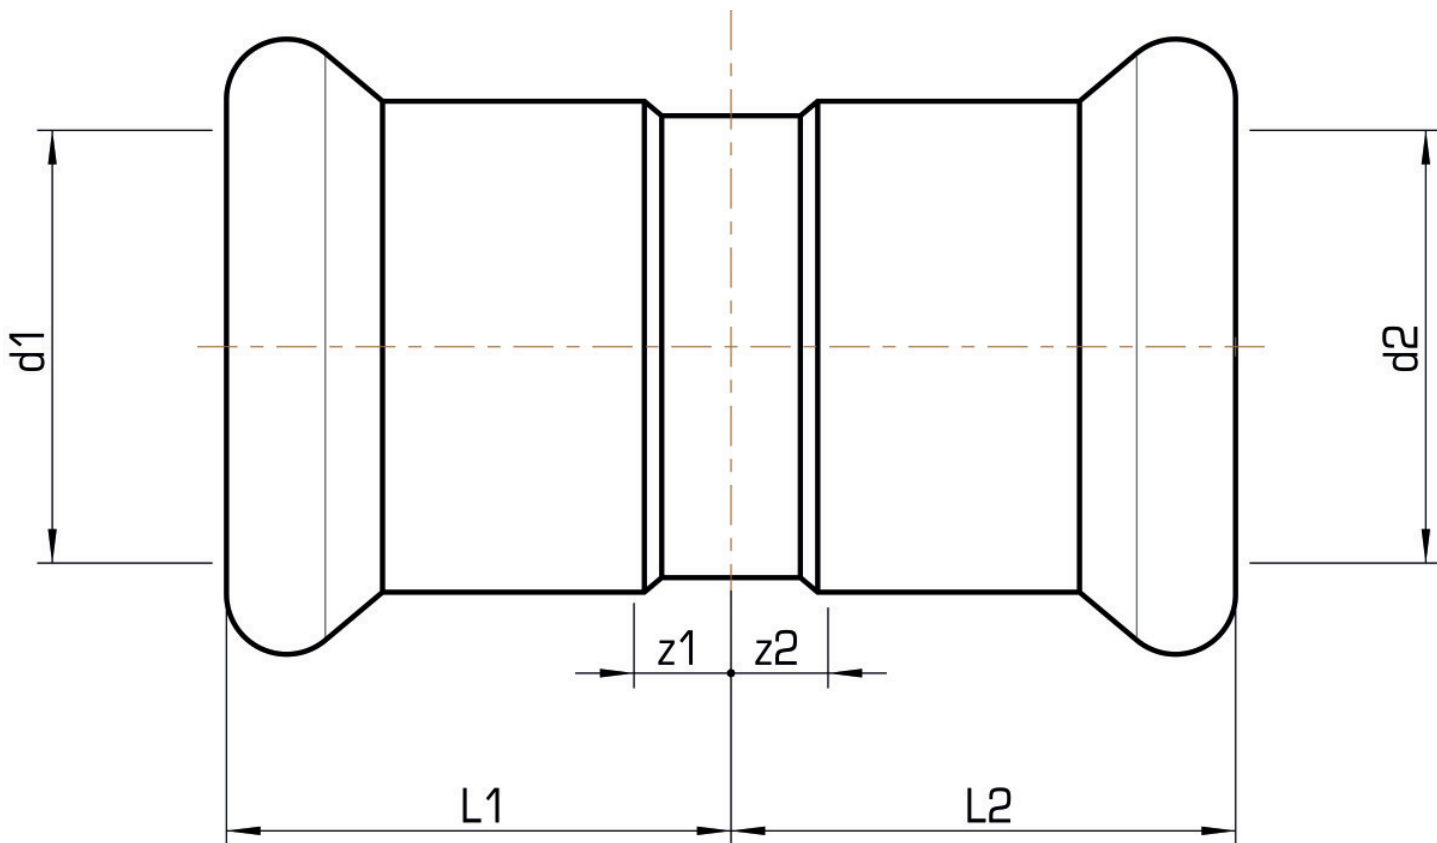

Art. No	label	d1 mm	d2 mm	L1 mm	L2 mm	z1 mm	z2 mm
53600BB0	15	15	15	25	25	5	5