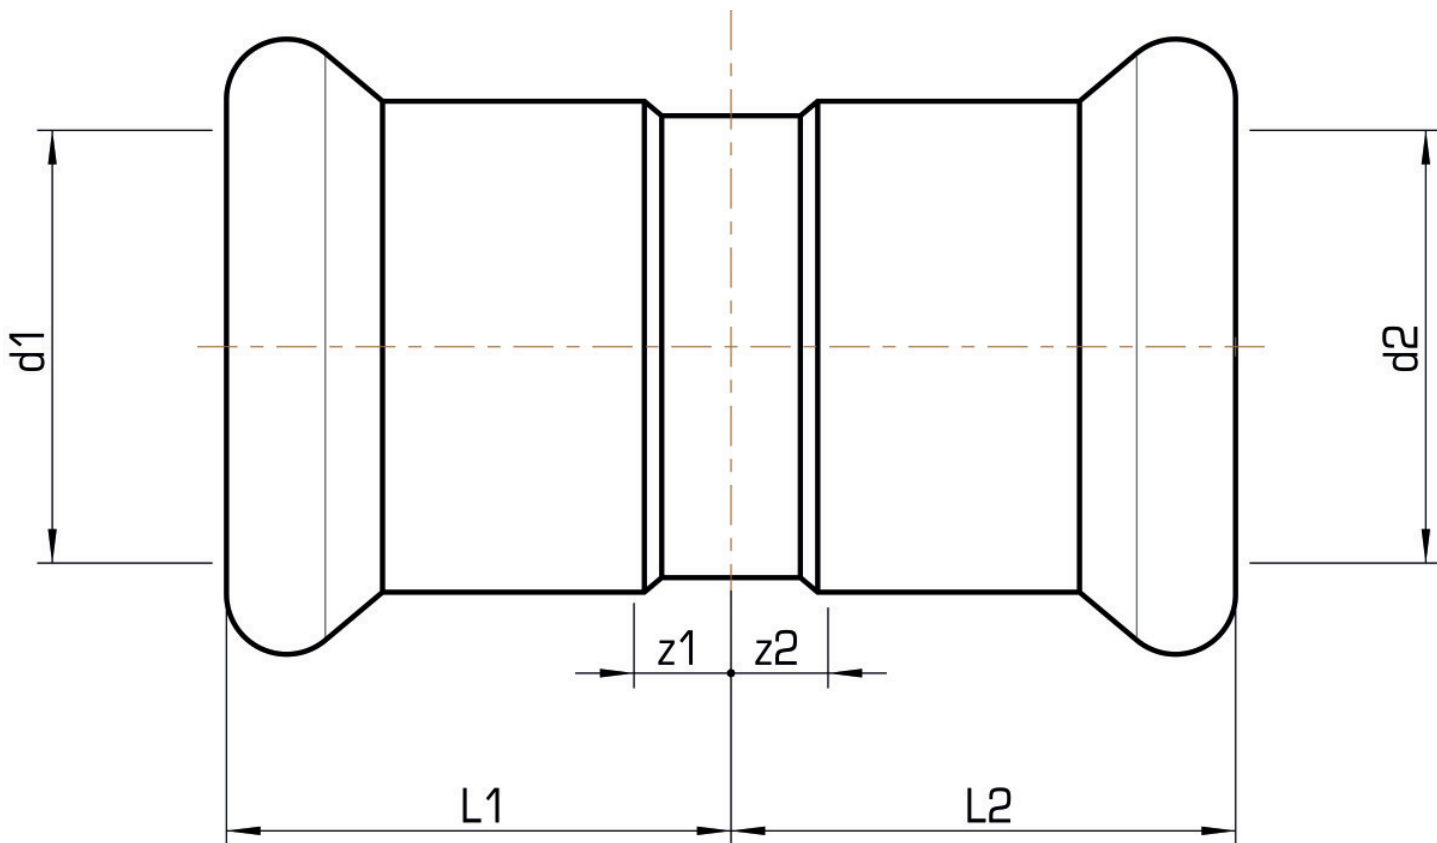

STEEL FIX EDELSTAHL

NP410 STEELFIX stainless steel press-fit coupling 35

53600FF0

Areas of application

Press coupling straight made of stainless steel 1.4404, incl. EPDM sealing elements, d15-54 "leak before pressed"

Press contour: M

Approvals:

Specifications

Article information

port 1	Pressmuffe
port 2	Pressmuffe
execution	1-part
design	gerade
press contour	M

Product information

VPE1	5,00 SA1
VPE2	40,00 KT1
VPE3	1000,00 DDP
weight	0,123 KGM
text	STEELFIX stainless steel press-fit coupling
INTRNR	73072980
material group	EDELSTAHL pressfittings
code	NP410

Art. No	label	d1 mm	d2 mm	L1 mm	L2 mm	z1 mm	z2 mm
53600FF0	35	35	35	31	31	5	5