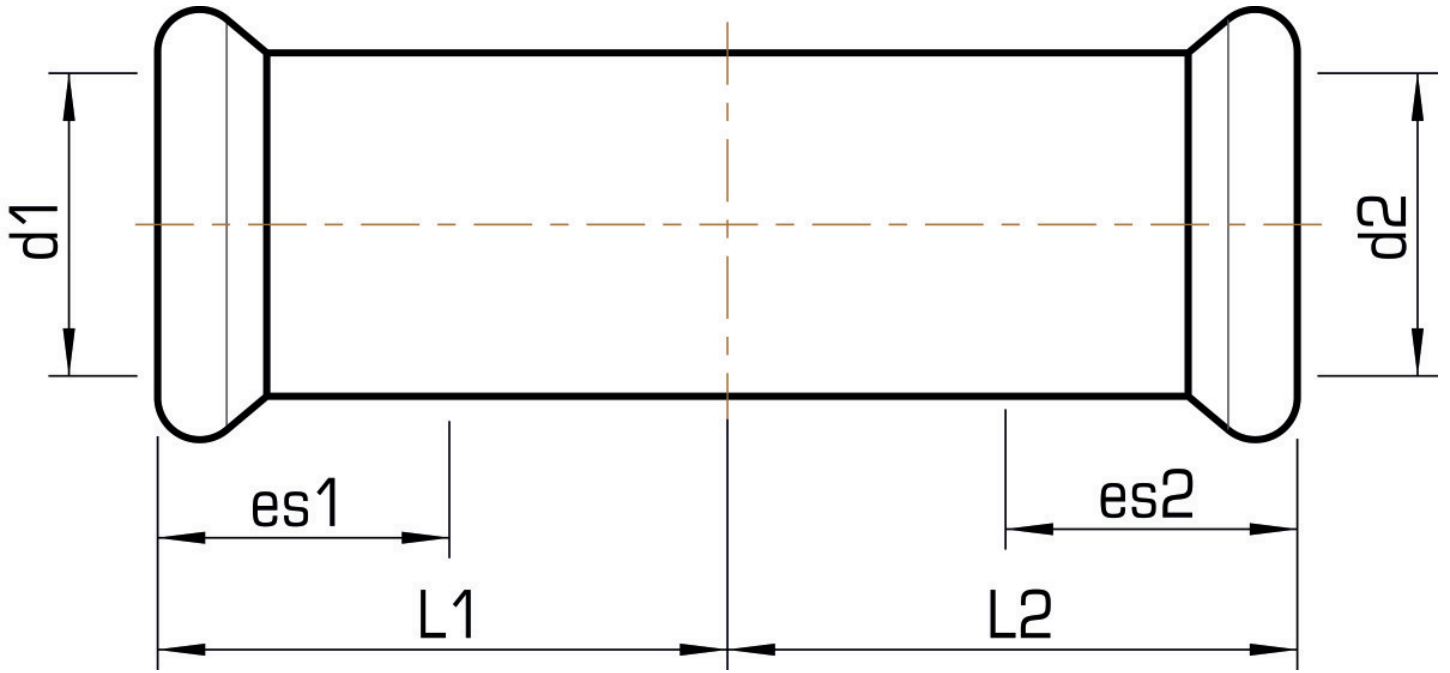

Art. No	label	d1 mm	d2 mm	L1 mm	L2 mm	insertion depth 1 (es1) mm	Insertion depth 2 (es2) mm
53605JJ0	76,1	76,1	76,1	115	115	60	60