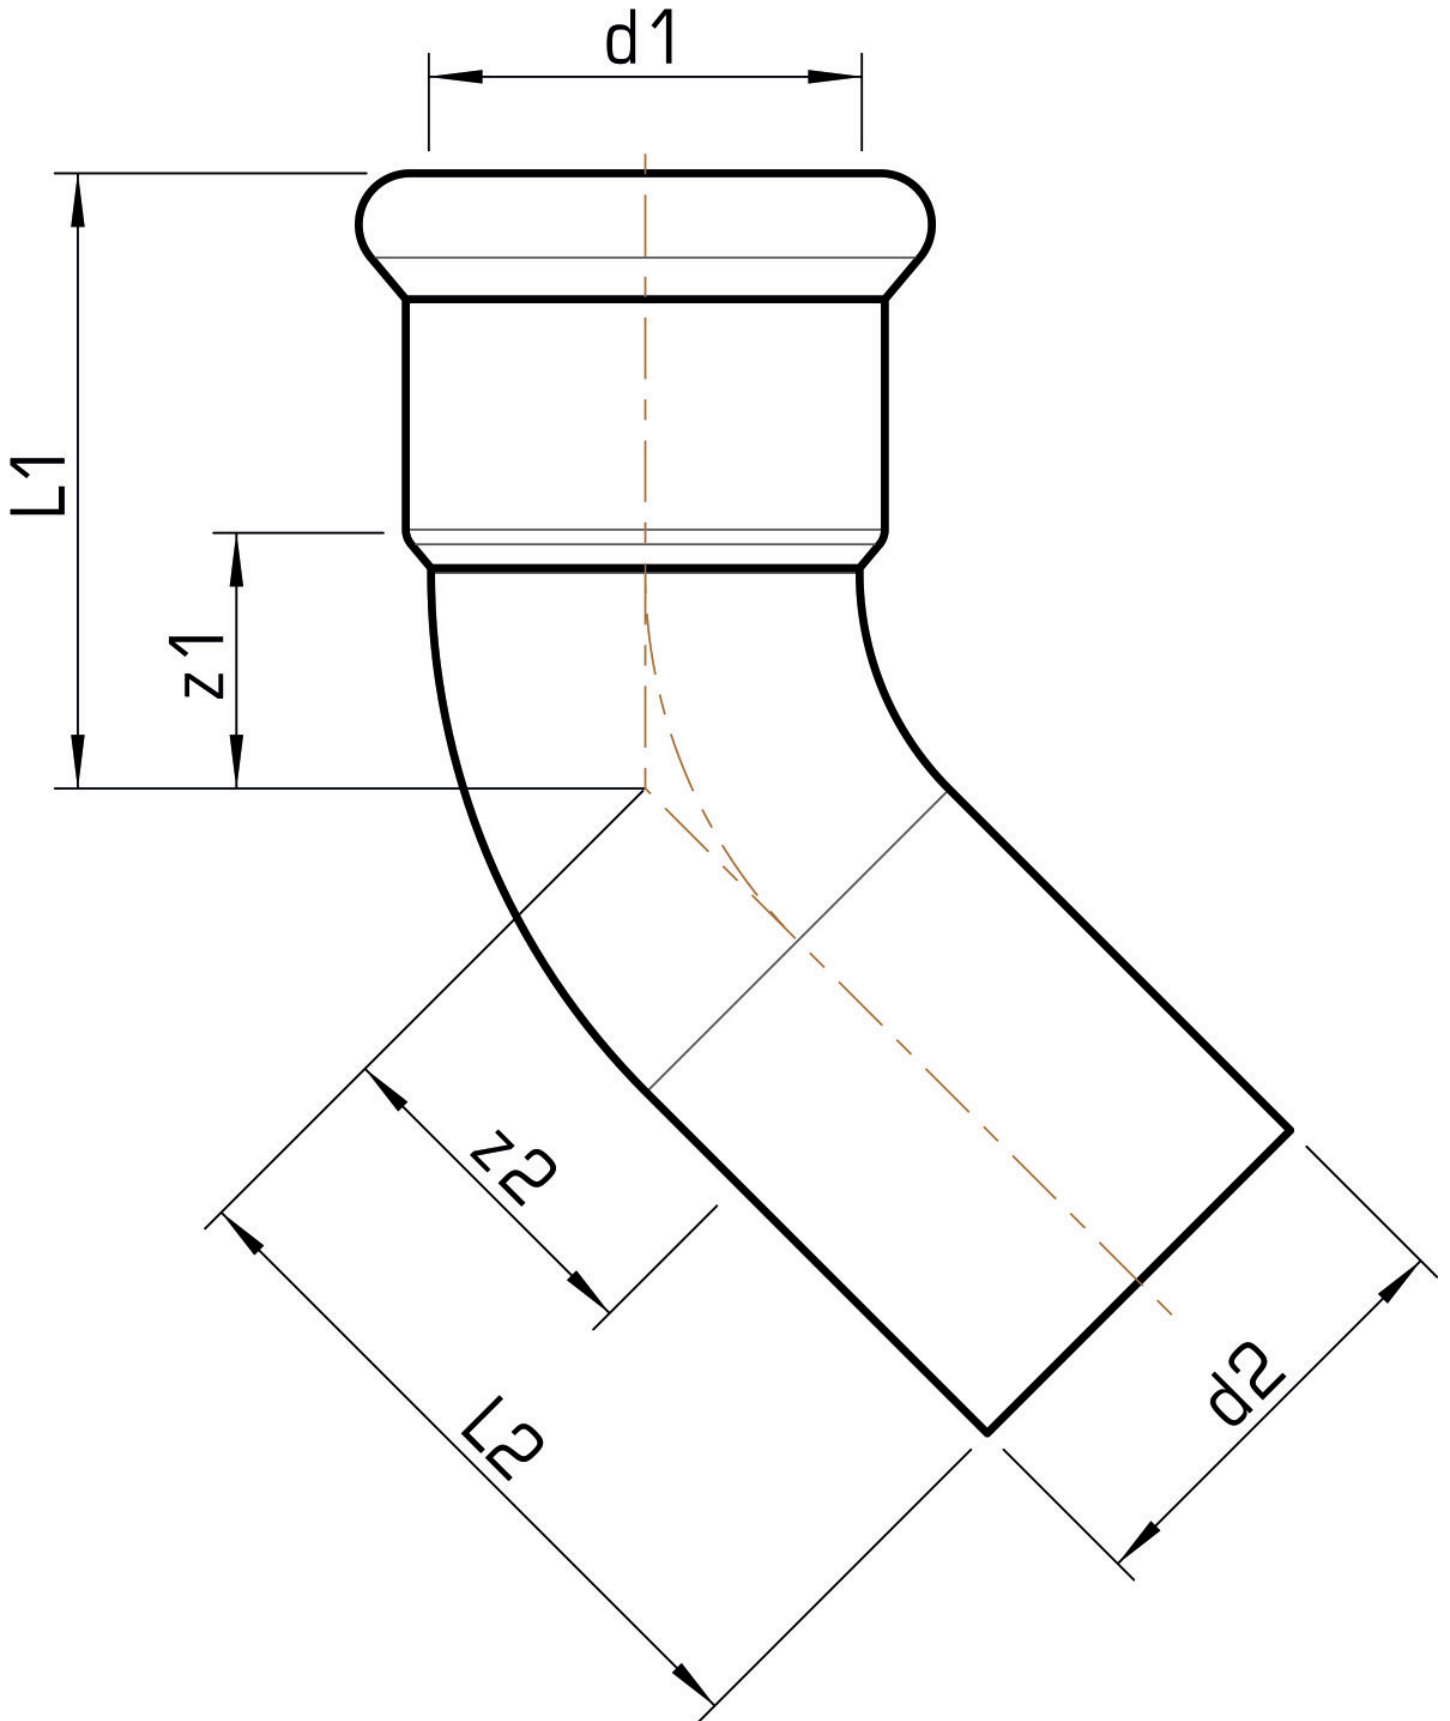

STEEL FIX EDELSTAHL

NP426 STEELFIX stainless steel press-fit-elbow
45° male/female 108

53621LL0

Areas of application

Press-elbow 45°, f/m, stainless steel 1.4404, incl. EPDM sealing elements, d15-54 "leak before pressed"

Press contour: M

Approvals:

Specifications

Article information

port 1	Pressmuffe
port 2	Zapfen/Rohrende
execution	1-part
design	Bogen
angle	45 °
press contour	M

Product information

VPE1	1,00 SA1
VPE2	6,00 KT1
weight	1,510 KGM
text	STEELFIX stainless steel press-fit-elbow 45° male/female
INTRNR	73072980
material group	EDELSTAHL pressfittings
code	NP426