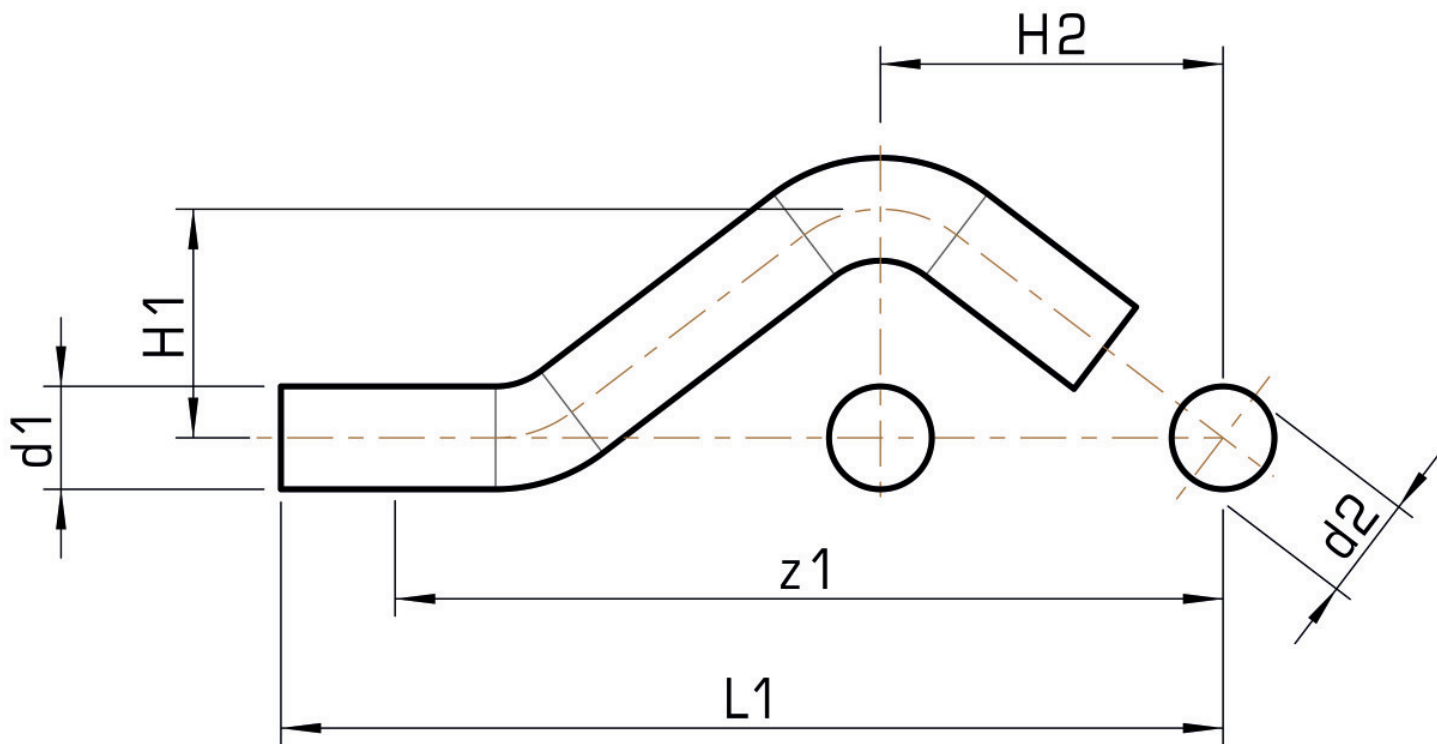

STEEL FIX EDELSTAHL

NP427 STEELFIX stainless steel press-fit curved pipe male/male 18

53623CC0

Areas of application

Curved pipe for parallel lines m/m made of stainless steel 1.4404

Approvals:

Specifications

Article information

port 1	Zapfen/Rohrende
port 2	Zapfen/Rohrende
execution	1-teilig
design	Versprung
press contour	M

Product information

VPE1	10,00 SA1
VPE2	60,00 KT1
VPE3	1500,00 DDP
weight	0,112 KGM
text	STEELFIX stainless steel press-fit curved pipe male/male
INTRNR	73072980
material group	EDELSTAHL pressfittings
code	NP427

Art. No	label	d1 mm	d2 mm	d1 mm	d2 mm	L1 mm	z1 mm	z1 mm
53623CC0	18	18	18	18	18	165	145	145