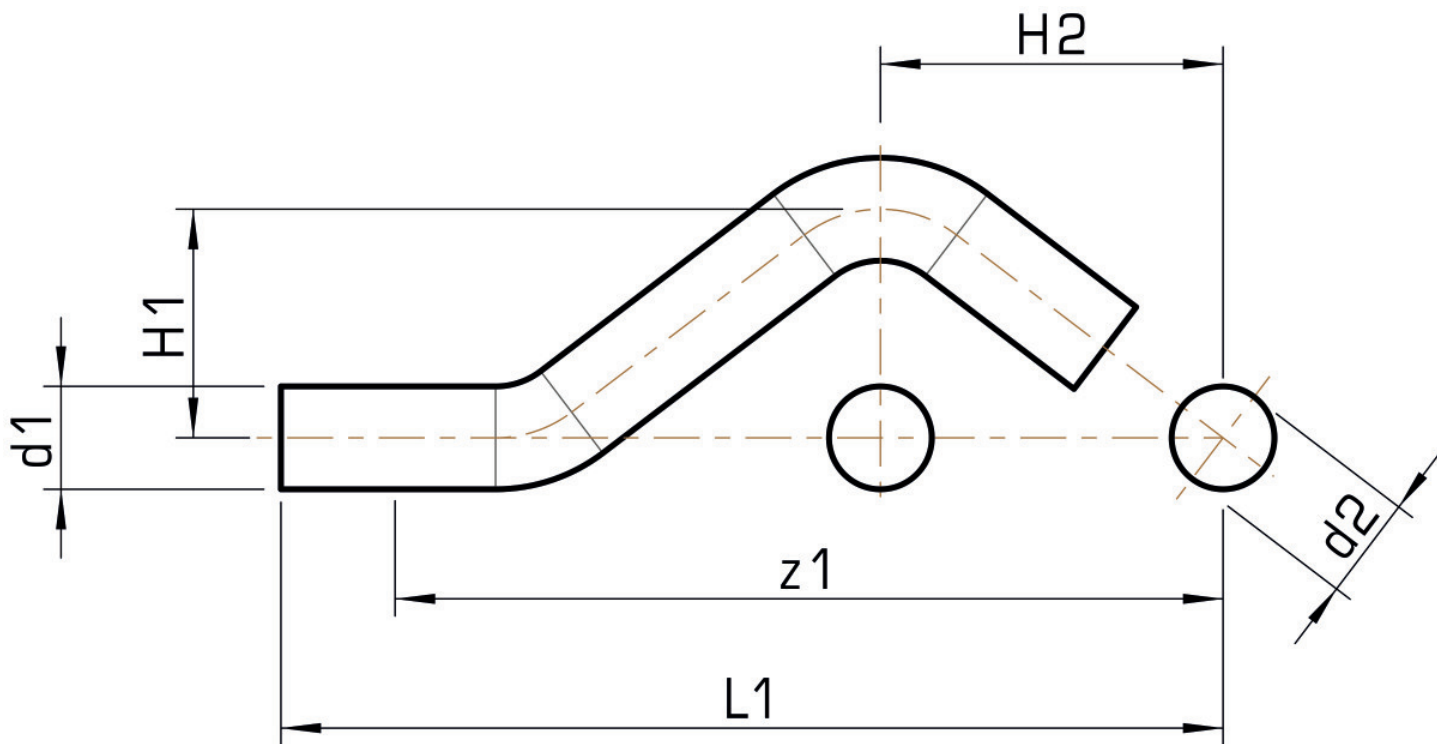

STEEL FIX EDELSTAHL

NP427 STEELFIX stainless steel press-fit curved pipe male/male 28

53623EE0

Areas of application

Curved pipe for parallel lines m/m made of stainless steel 1.4404

Approvals:

Specifications

Article information

port 1	Zapfen/Rohrende
port 2	Zapfen/Rohrende
execution	1-teilig
design	Versprung
press contour	M

Product information

VPE1	5,00 SA1
VPE2	20,00 KT1
VPE3	500,00 DDP
weight	0,217 KGM
text	STEELFIX stainless steel press-fit curved pipe male/male
INTRNR	73072980
material group	EDELSTAHL pressfittings
code	NP427

Art. No	label	d1 mm	d2 mm	d1 mm	d2 mm	L1 mm	z1 mm	z1 mm
53623EE0	28	28	28	28	28	210	187	187