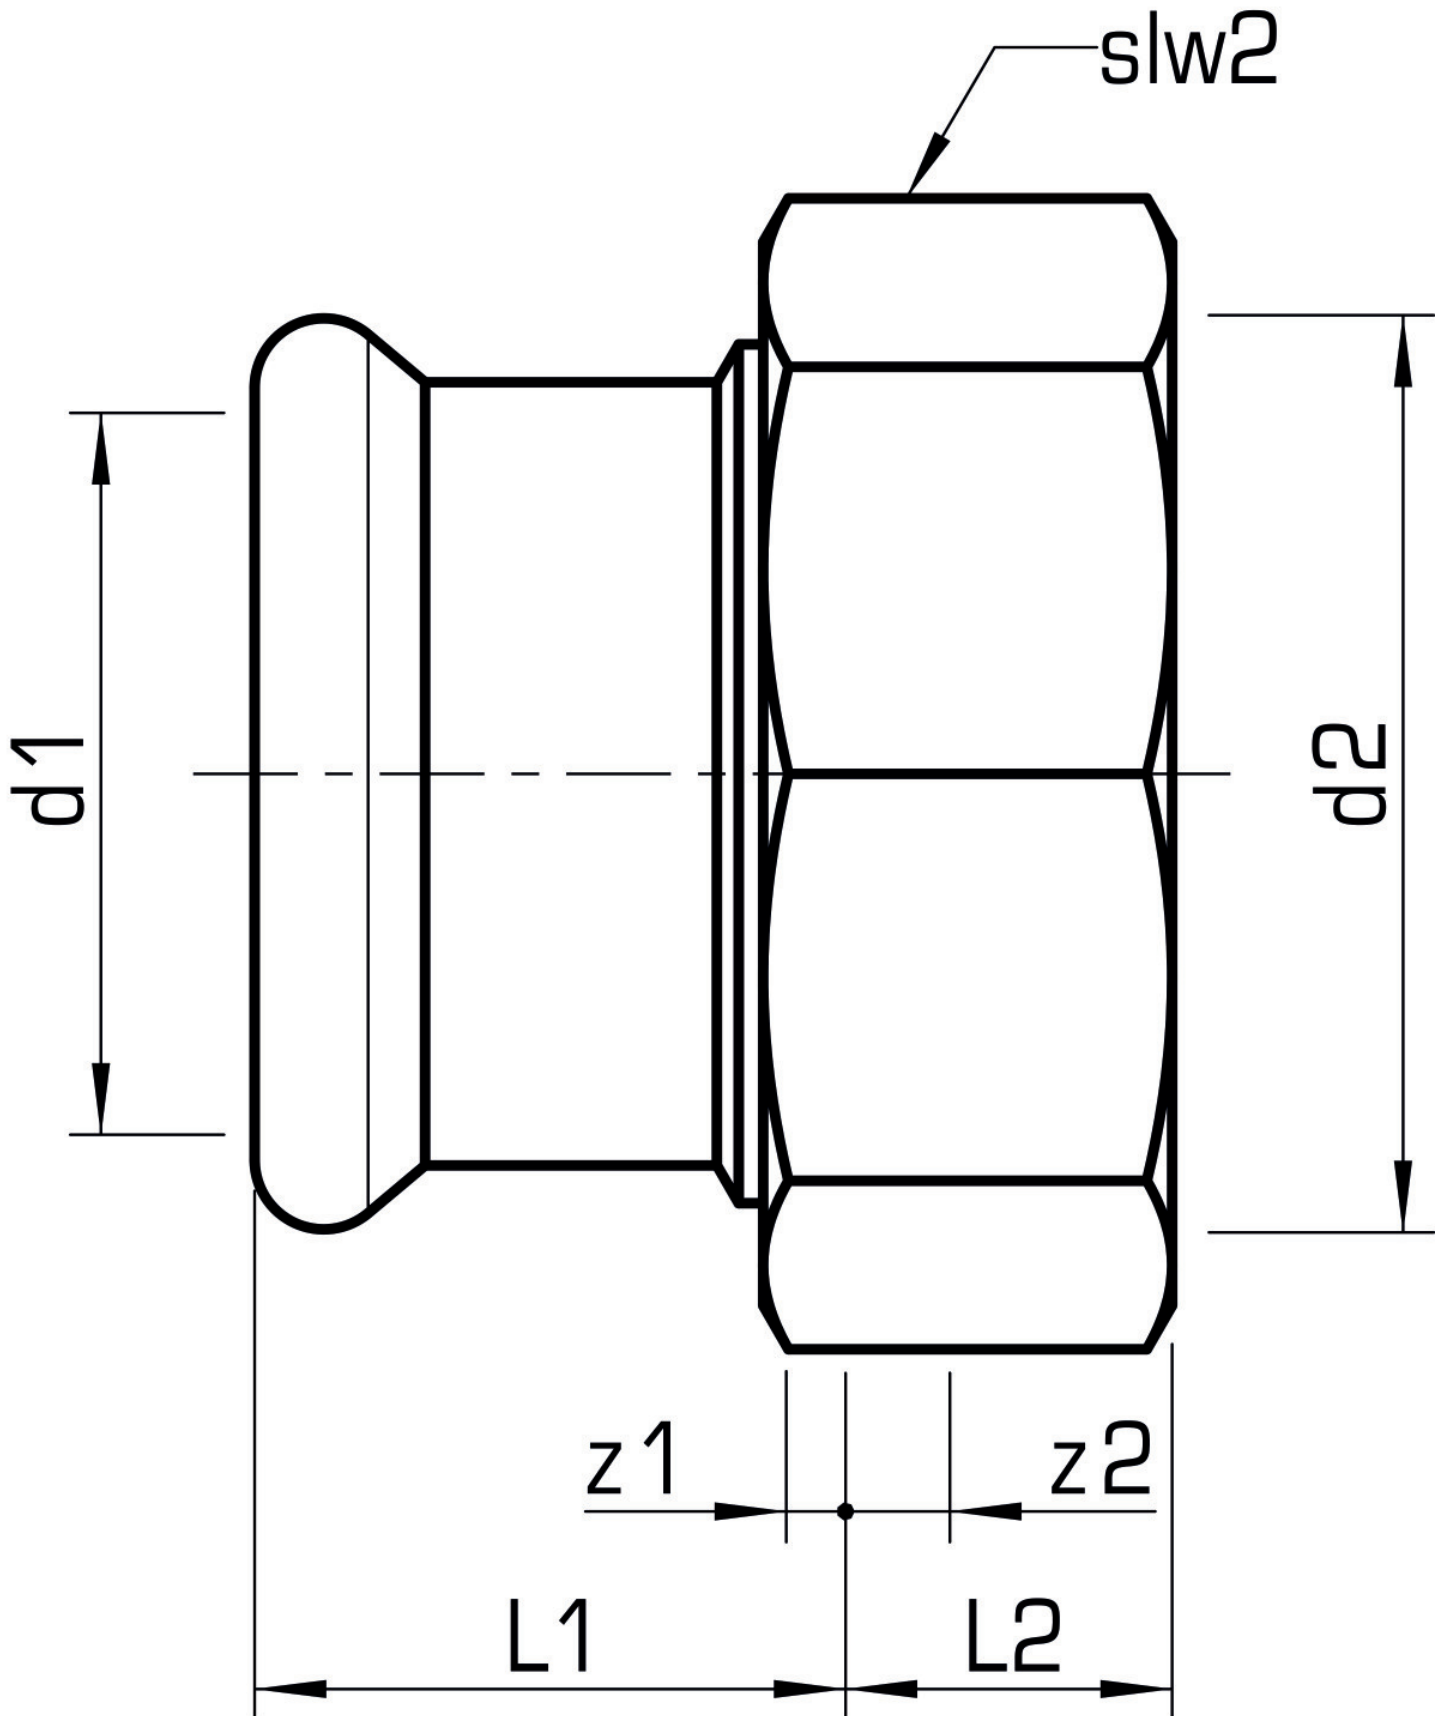

# STEEL FIX EDELSTAHL

NP455 STEELFIX stainless steel press-fit-threaded union with female thread 18x3/4"

53703C04

## Areas of application

Press-adapter female screw union to connect to fittings, made of stainless steel 1.4404, incl. EPDM sealing components, d15-54 "leak before pressed"

Press contour: M

## Article information

port 1	Pressmuffe
port 2	Innengewinde zylindrisch BSPT-Rp (ISO 7-1 / EN 10226-1)
execution	1-part
design	gerade
press contour	M

Art. No	label	d2 Inches	d1 mm	L1 mm	L2 mm	z1 mm	z2 mm	slw2 mm
53703C04	18x3/4"	3/4 Zoll (20)	18	24,5	12,5	4,5	4,5	30

**KE KELIT GmbH**

A 4020 Linz, Ignaz-Mayer-Straße 17, Austria, Europe

**PHONE** +43 (0) 50 779 **E-MAIL** office@kekelit.com