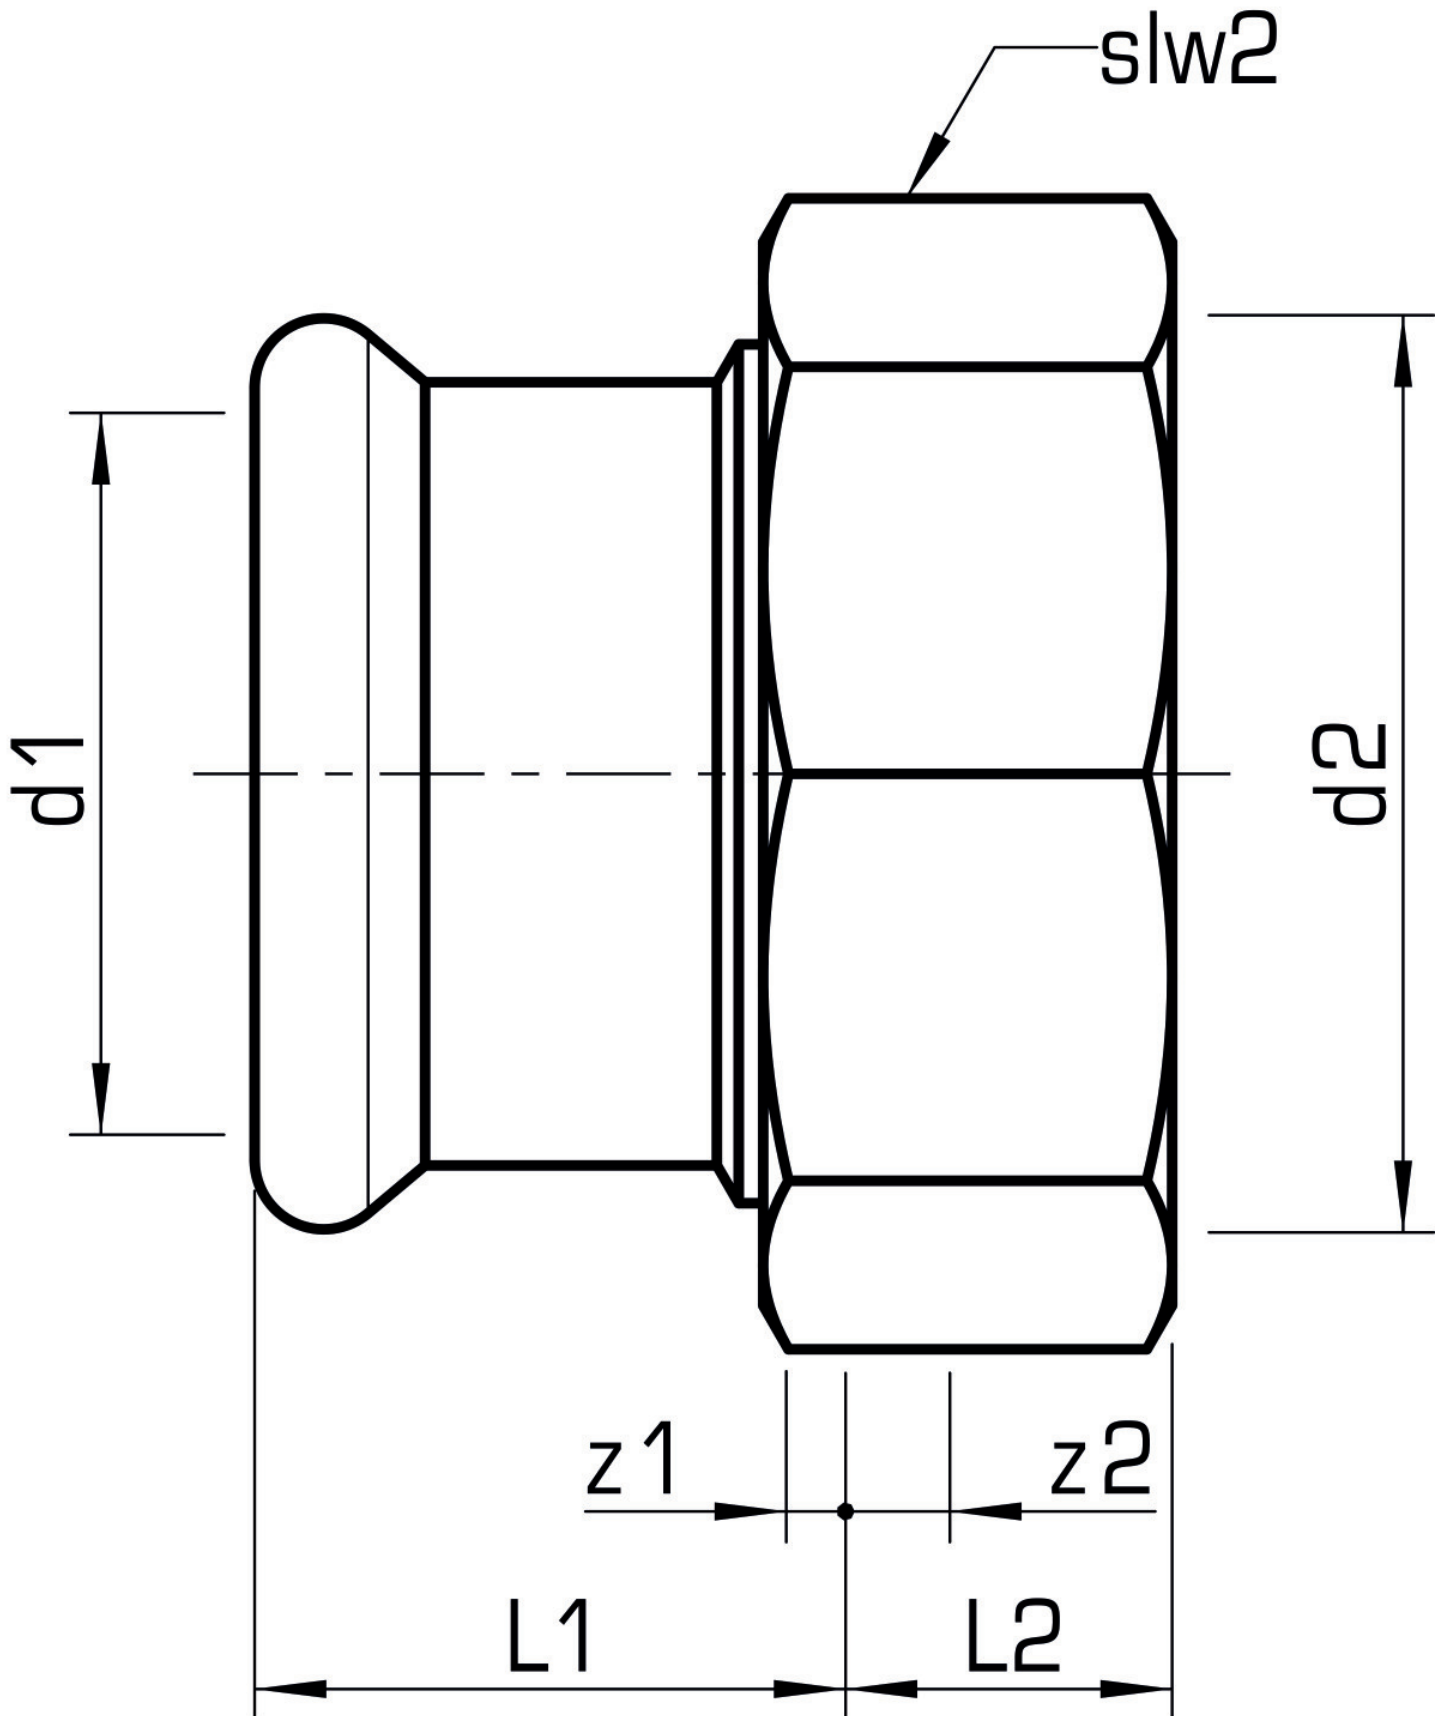

STEEL FIX EDELSTAHL

NP455 STEELFIX stainless steel press-fit-threaded union with female thread 22x1"

53703D05

Areas of application

Press-adapter female screw union to connect to fittings, made of stainless steel 1.4404, incl. EPDM sealing components, d15-54 "leak before pressed"

Press contour: M

Approvals:

Specifications

Article information

port 1	Pressmuffe
port 2	Innengewinde zylindrisch BSPT-Rp (ISO 7-1 / EN 10226-1)
execution	1-part
design	gerade
press contour	M

Product information

VPE1	10,00 SA1
VPE2	60,00 KT1
VPE3	1500,00 DDP
weight	0,125 KGM
text	STEELFIX stainless steel press-fit-threaded union with female thread
INTRNR	73072980
material group	EDELSTAHL pressfittings
code	NP455

Art. No	label	d2 Inches	d1 mm	L1 mm	L2 mm	z1 mm	z2 mm	slw2 mm
53703D05	22x1"	1"	22	25,5	14,5	4,5	4,5	37

KE KELIT GmbH

A 4020 Linz, Ignaz-Mayer-Straße 17, Austria, Europe

PHONE +43 (0) 50 779 **E-MAIL** office@kekelit.com