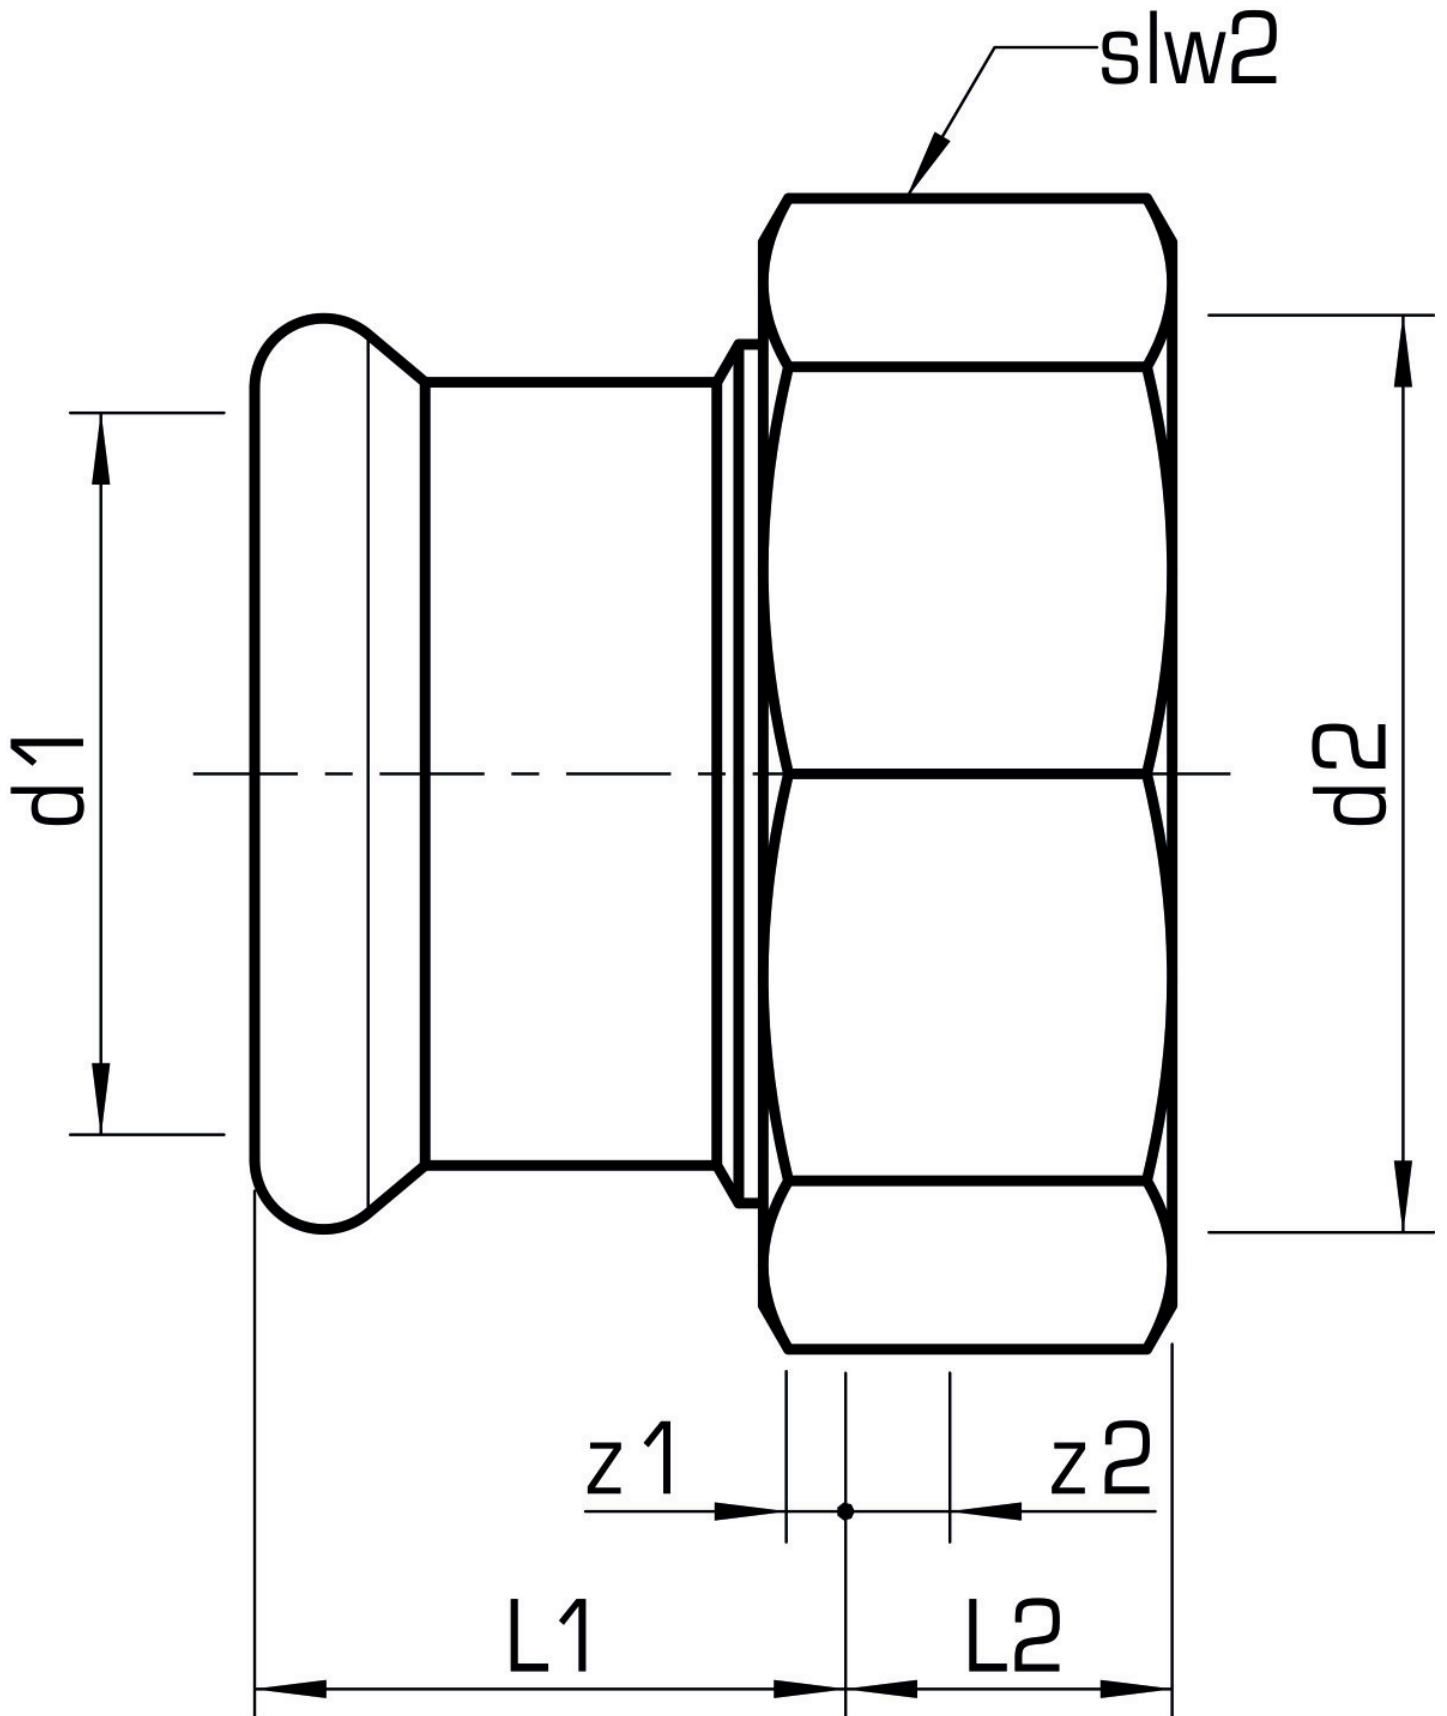

STEEL FIX EDELSTAHL

NP455 STEELFIX stainless steel press-fit-threaded union with female thread 28x5/4"

53703E06

Areas of application

Press-adapter female screw union to connect to fittings, made of stainless steel 1.4404, incl. EPDM sealing components, d15-54 "leak before pressed"

Press contour: M

Approvals:

Specifications

Article information

port 1	Pressmuffe
port 2	Innengewinde zylindrisch BSPT-Rp (ISO 7-1 / EN 10226-1)
execution	1-part
design	gerade
press contour	M

Product information

VPE1	10,00 SA1
VPE2	40,00 KT1
VPE3	1000,00 DDP
weight	0,195 KGM
text	STEELFIX stainless steel press-fit-threaded union with female thread
INTRNR	73072980
material group	EDELSTAHL pressfittings
code	NP455

Art. No	label	d2 Inches	d1 mm	L1 mm	L2 mm	z1 mm	z2 mm	slw2 mm
53703E06	28x5/4"	1 1/4"	28	26,5	15	3,5	4,5	46

KE KELIT GmbH

A 4020 Linz, Ignaz-Mayer-Straße 17, Austria, Europe

PHONE +43 (0) 50 779 **E-MAIL** office@kekelit.com