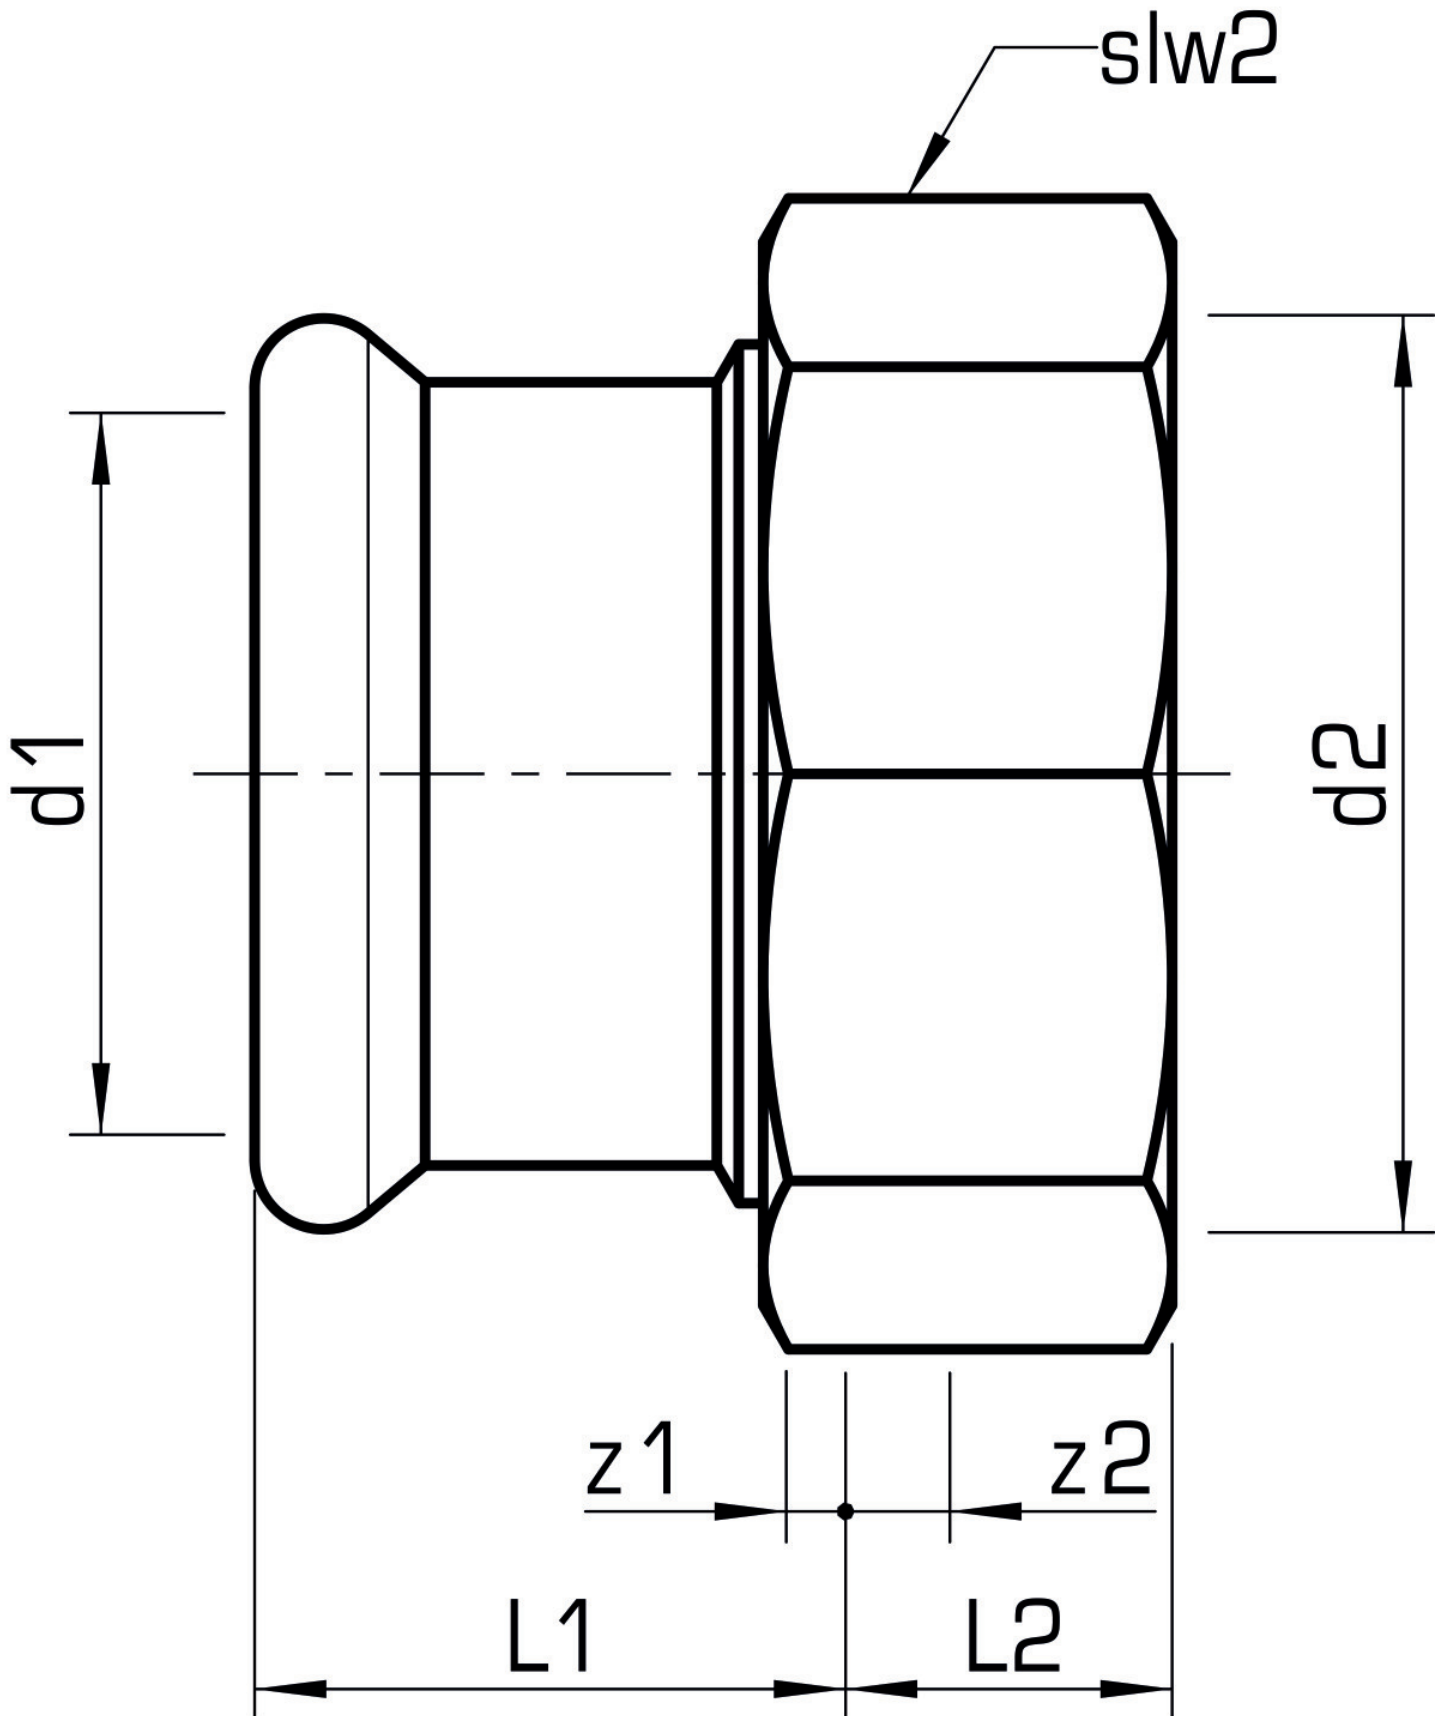

STEEL FIX EDELSTAHL

NP455 STEELFIX stainless steel press-fit-threaded union with female thread 35x6/4"

53703F07

Areas of application

Press-adapter female screw union to connect to fittings, made of stainless steel 1.4404, incl. EPDM sealing components, d15-54 "leak before pressed"

Press contour: M

Approvals:

Specifications

Article information

port 1	Pressmuffe
port 2	Innengewinde zylindrisch BSPT-Rp (ISO 7-1 / EN 10226-1)
execution	1-part
design	gerade
press contour	M

Product information

VPE1	4,00 SA1
VPE2	32,00 KT1
VPE3	800,00 DDP
weight	0,209 KGM
text	STEELFIX stainless steel press-fit-threaded union with female thread
INTRNR	73072980
material group	EDELSTAHL pressfittings
code	NP455

Art. No	label	d2 Inches	d1 mm	L1 mm	L2 mm	z1 mm	z2 mm	slw2 mm
53703F07	35x6/4"	1 1/2"	35	29	16	3	5	52

KE KELIT GmbH

A 4020 Linz, Ignaz-Mayer-Straße 17, Austria, Europe

PHONE +43 (0) 50 779 **E-MAIL** office@kekelit.com