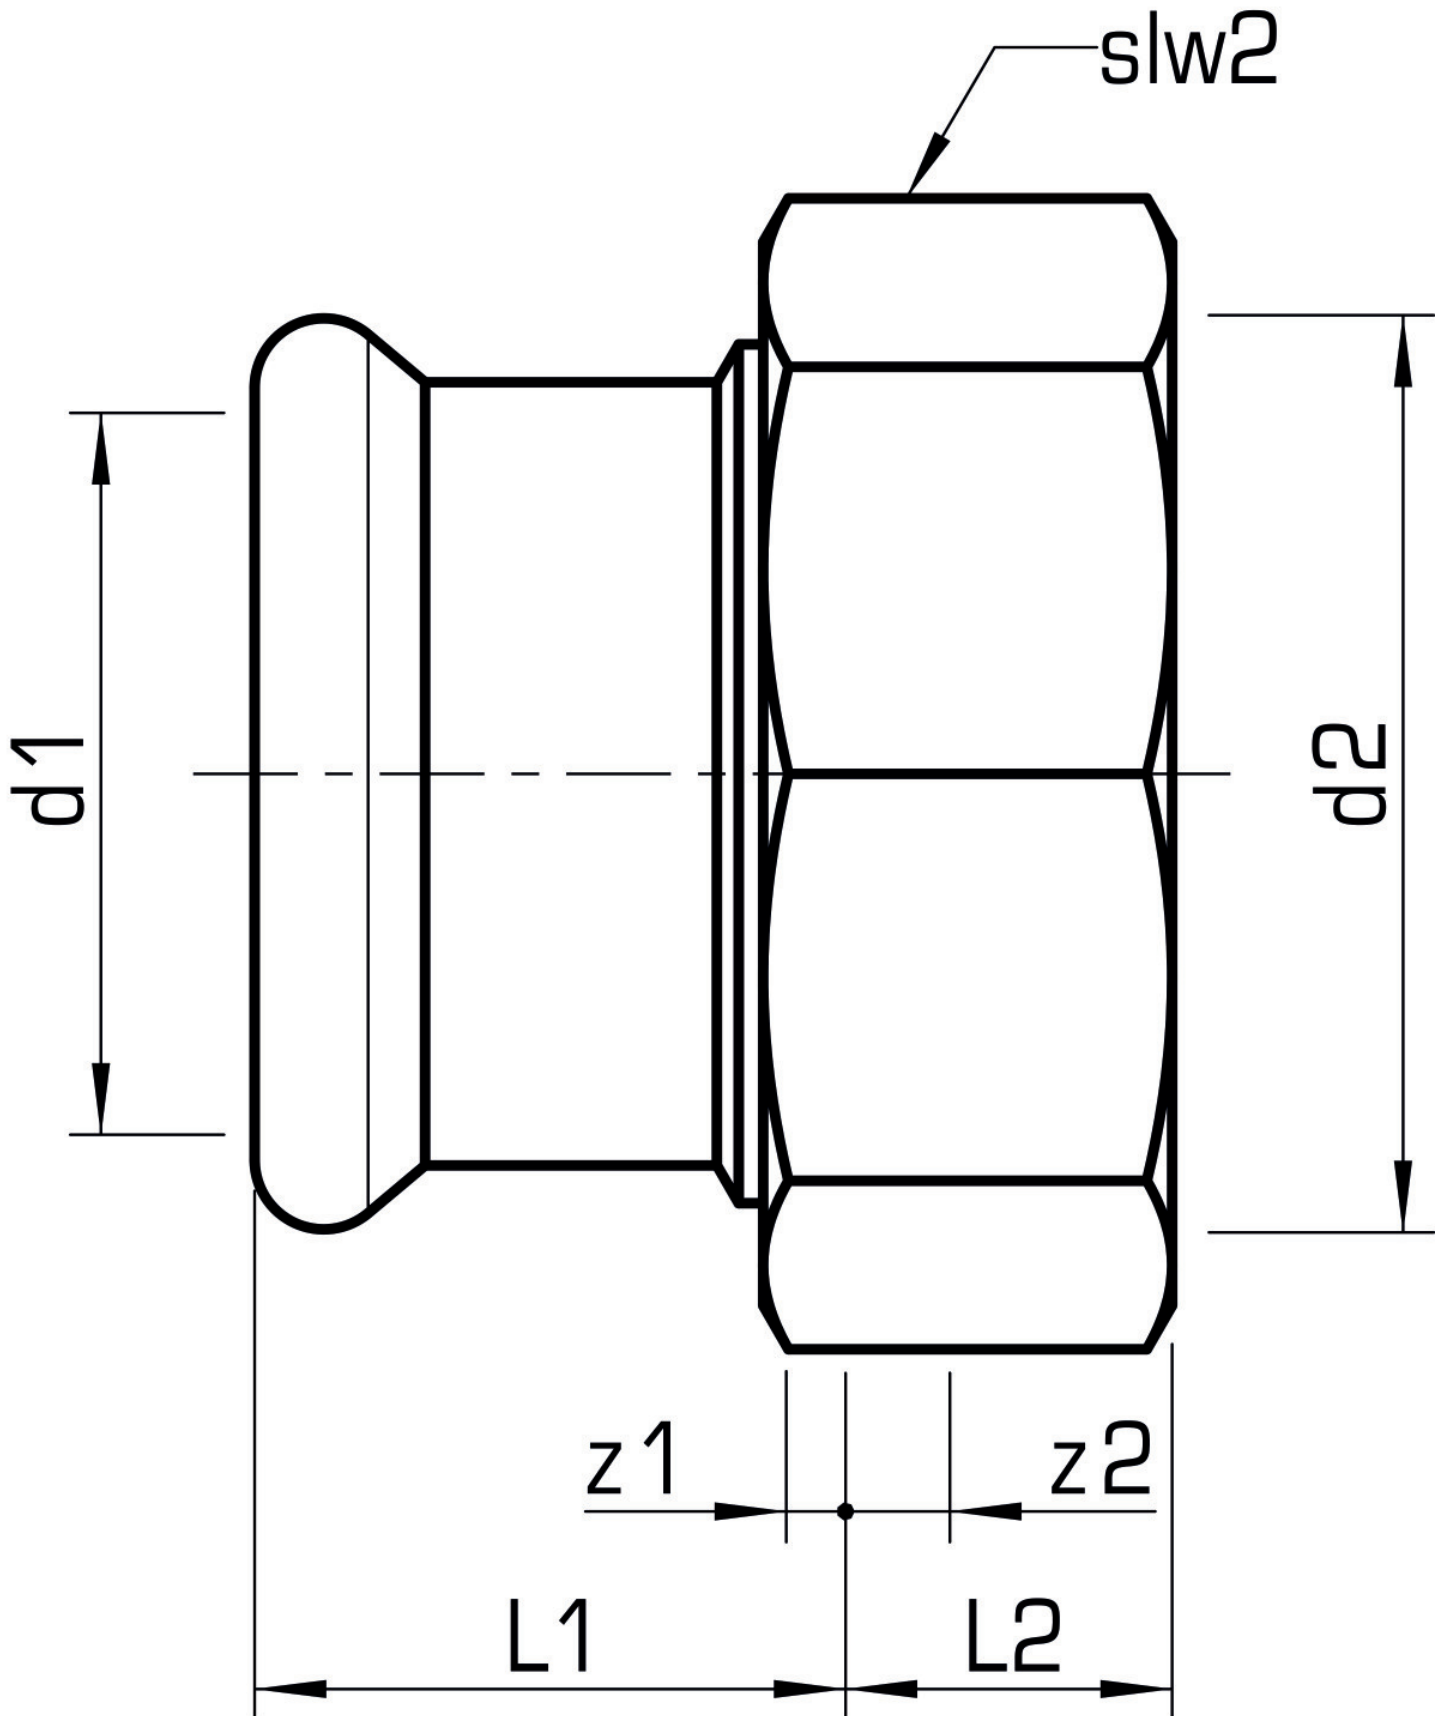

# STEEL FIX EDELSTAHL

NP455 STEELFIX stainless steel press-fit-threaded union with female thread 54x2 3/8"

53703H11

## Areas of application

Press-adapter female screw union to connect to fittings, made of stainless steel 1.4404, incl. EPDM sealing components, d15-54 "leak before pressed"

Press contour: M

## Article information

port 1	Pressmuffe
port 2	Innengewinde zylindrisch BSPT-Rp (ISO 7-1 / EN 10226-1)
execution	1-part
design	gerade
press contour	M

Art. No	label	d2 Inches	d1 mm	L1 mm	L2 mm	z1 mm	z2 mm	slw2 mm
53703H11	54x2 3/8"	2 3/8"	54	40,5	18	5,5	6,5	75

**KE KELIT GmbH**

A 4020 Linz, Ignaz-Mayer-Straße 17, Austria, Europe

**PHONE** +43 (0) 50 779 **E-MAIL** [office@kekelit.com](mailto:office@kekelit.com)