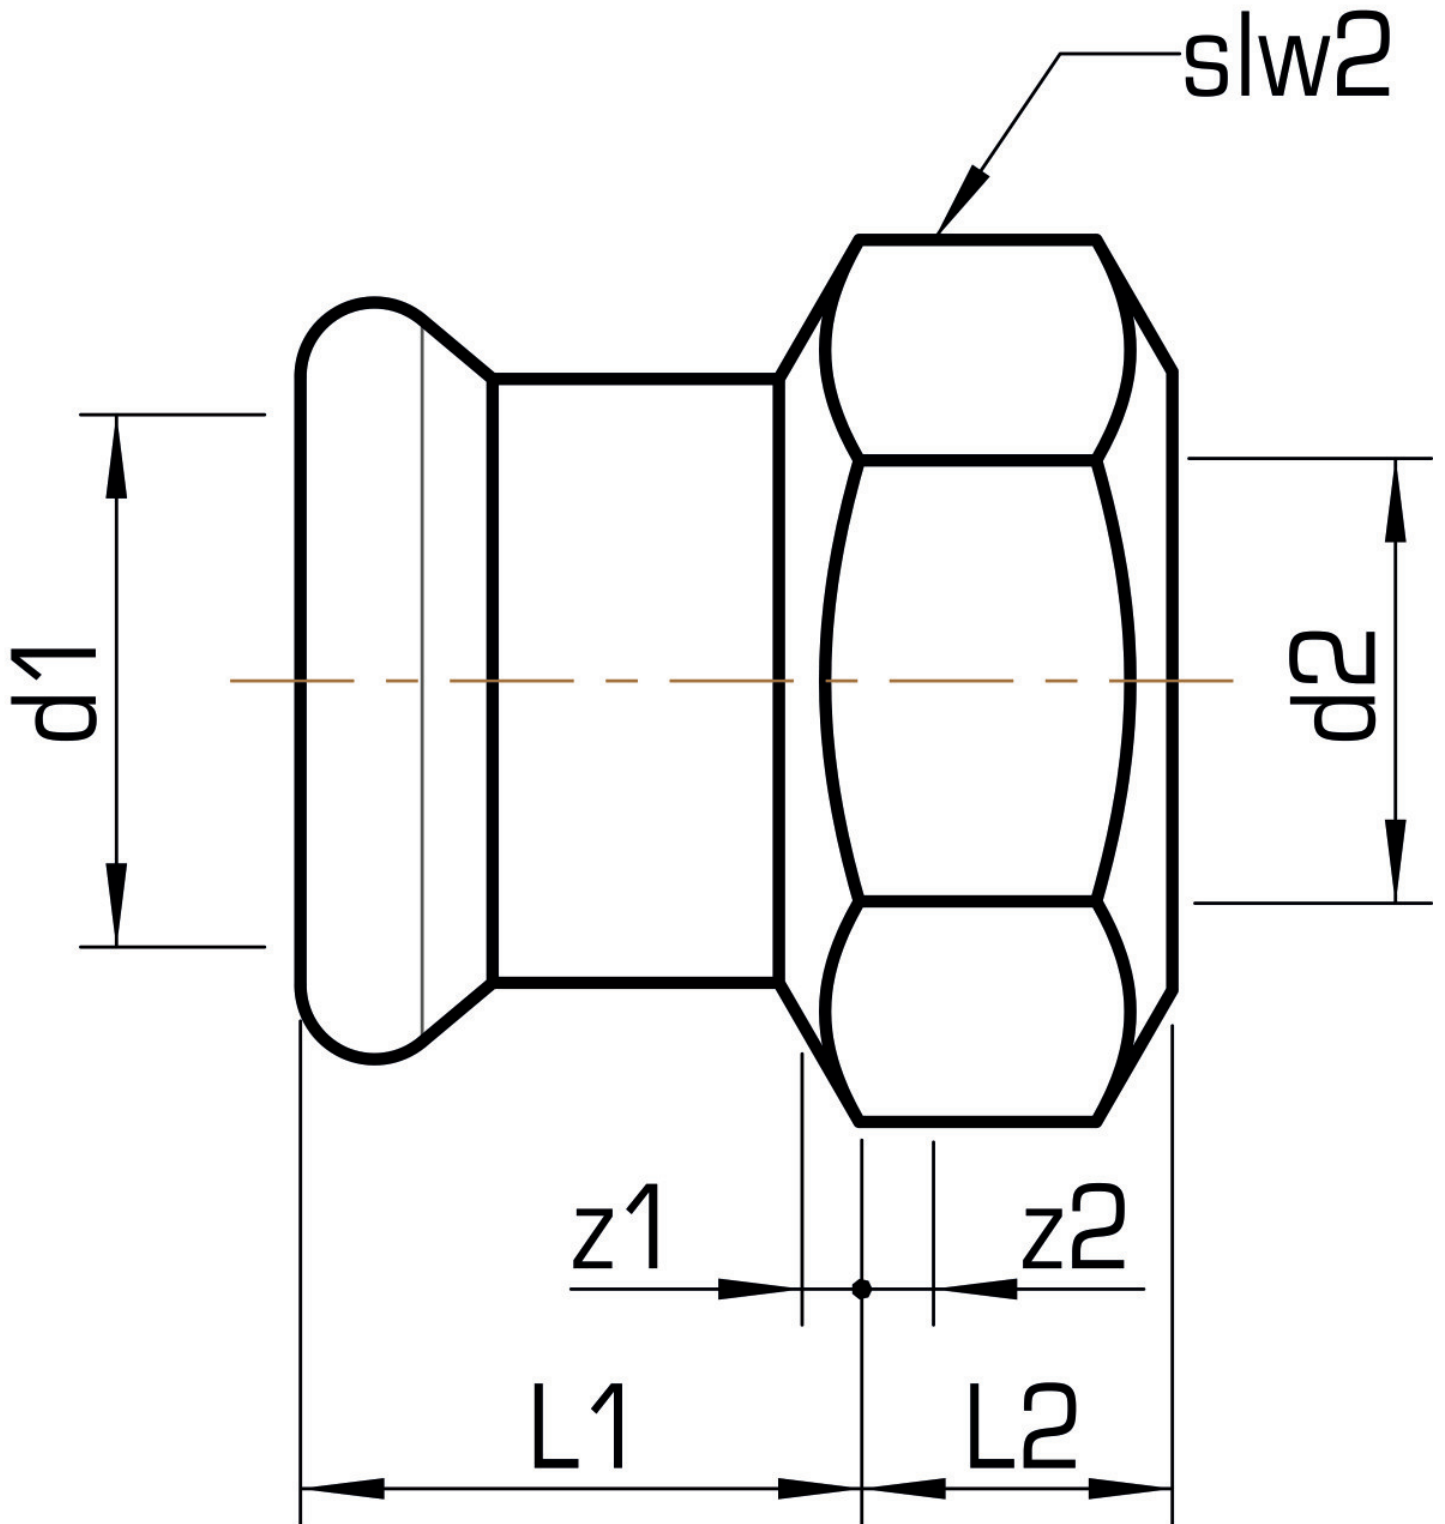

# STEEL FIX EDELSTAHL

NP457 STEELFIX stainless steel press-fit-adapter with female thread 15x1/2"

53706B02

## Areas of application

Press-adapter with female thread made of stainless steel 1.4404, incl. EPDM sealing components, d15-54 "leak before pressed"

Press contour: M

## Product information

VPE1	10,00 SA1
VPE2	130,00 KT1
VPE3	3250,00 DDP
weight	0,048 KGM
text	STEELFIX stainless steel press-fit-adapter with female thread
INTRNR	73072980
material group	EDELSTAHL pressfittings
code	NP457

Art. No	label	d2 Inches	d1 mm	L1 mm	L2 mm	z1 mm	z2 mm	slw2 mm
53706B02	15x1/2"	1/2" (15)	15	22	15	2	5	24

**KE KELIT GmbH**

A 4020 Linz, Ignaz-Mayer-Straße 17, Austria, Europe

**PHONE** +43 (0) 50 779 **E-MAIL** [office@kekelit.com](mailto:office@kekelit.com)