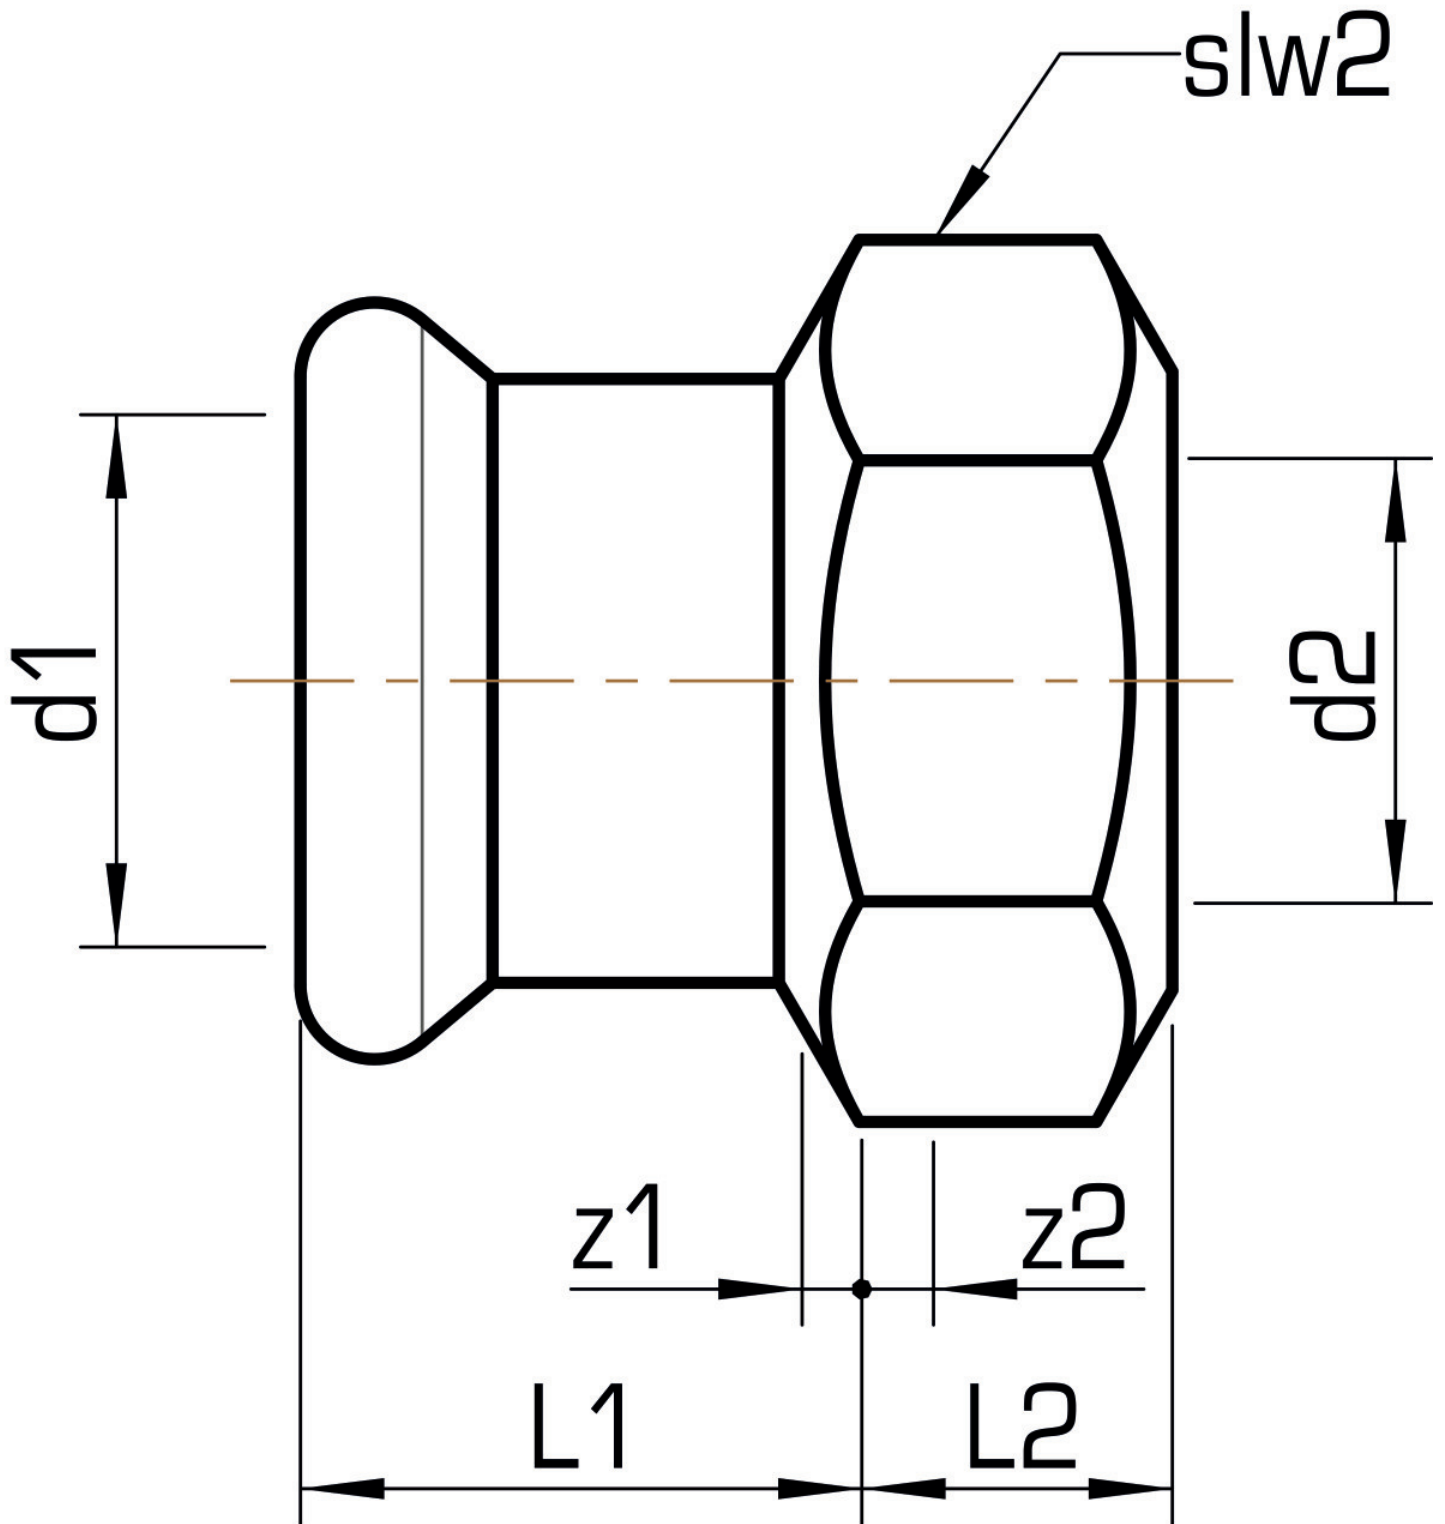

STEEL FIX EDELSTAHL

NP457 STEELFIX stainless steel press-fit-adapter with female thread 15x3/4"

53706B04

Areas of application

Press-adapter with female thread made of stainless steel 1.4404, incl. EPDM sealing components, d15-54 "leak before pressed"

Press contour: M

Approvals:

Specifications

Article information

port 1	Pressmuffe
port 2	Innengewinde zylindrisch BSPT-Rp (ISO 7-1 / EN 10226-1)
execution	1-part
design	gerade
press contour	M

Product information

VPE1	10,00 SA1
VPE2	90,00 KT1
VPE3	2250,00 DDP
weight	0,065 KGM
text	STEELFIX stainless steel press-fit-adapter with female thread
INTRNR	73072980
material group	EDELSTAHL pressfittings
code	NP457

Art. No	label	d2 Inches	d1 mm	L1 mm	L2 mm	z1 mm	z2 mm	slw2 mm
53706B04	15x3/4"	3/4 Zoll (20)	15	22,5	16,5	2,5	5,5	30