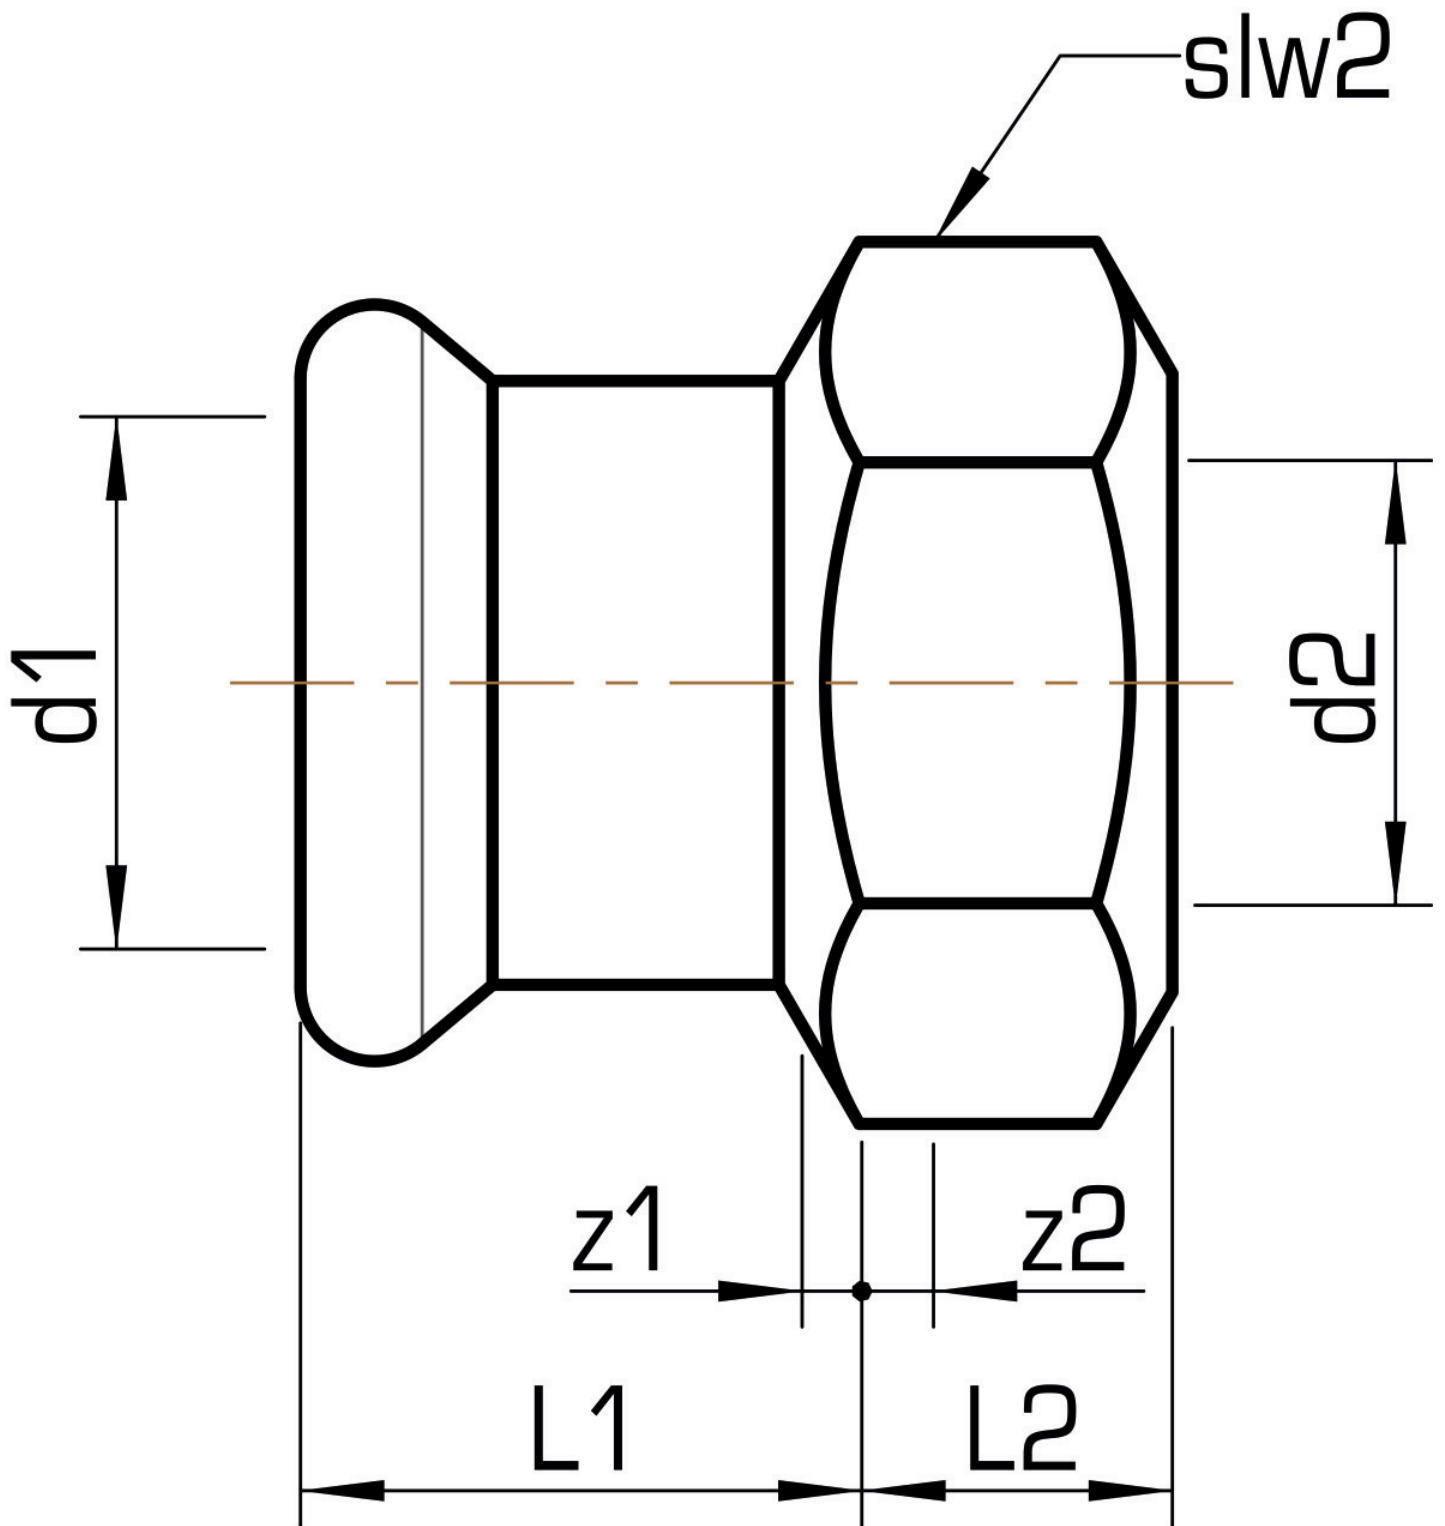

STEEL FIX EDELSTAHL

NP457 STEELFIX stainless steel press-fit-adapter with female thread 22x1"

53706D05

Areas of application

Press-adapter with female thread made of stainless steel 1.4404, incl. EPDM sealing components, d15-54 "leak before pressed"

Press contour: M

Approvals:

Specifications

Article information

port 1	Pressmuffe
port 2	Innengewinde zylindrisch BSPT-Rp (ISO 7-1 / EN 10226-1)
execution	1-part
design	gerade
press contour	M

Product information

VPE1	10,00 SA1
VPE2	60,00 KT1
VPE3	1500,00 DDP
weight	0,118 KGM
text	STEELFIX stainless steel press-fit-adapter with female thread
INTRNR	73072980
material group	EDELSTAHL pressfittings
code	NP457

Art. No	label	d2 Inches	d1 mm	L1 mm	L2 mm	z1 mm	z2 mm	slw2 mm
53706D05	22x1"	1"	22	24,5	19,5	3,5	6,5	38