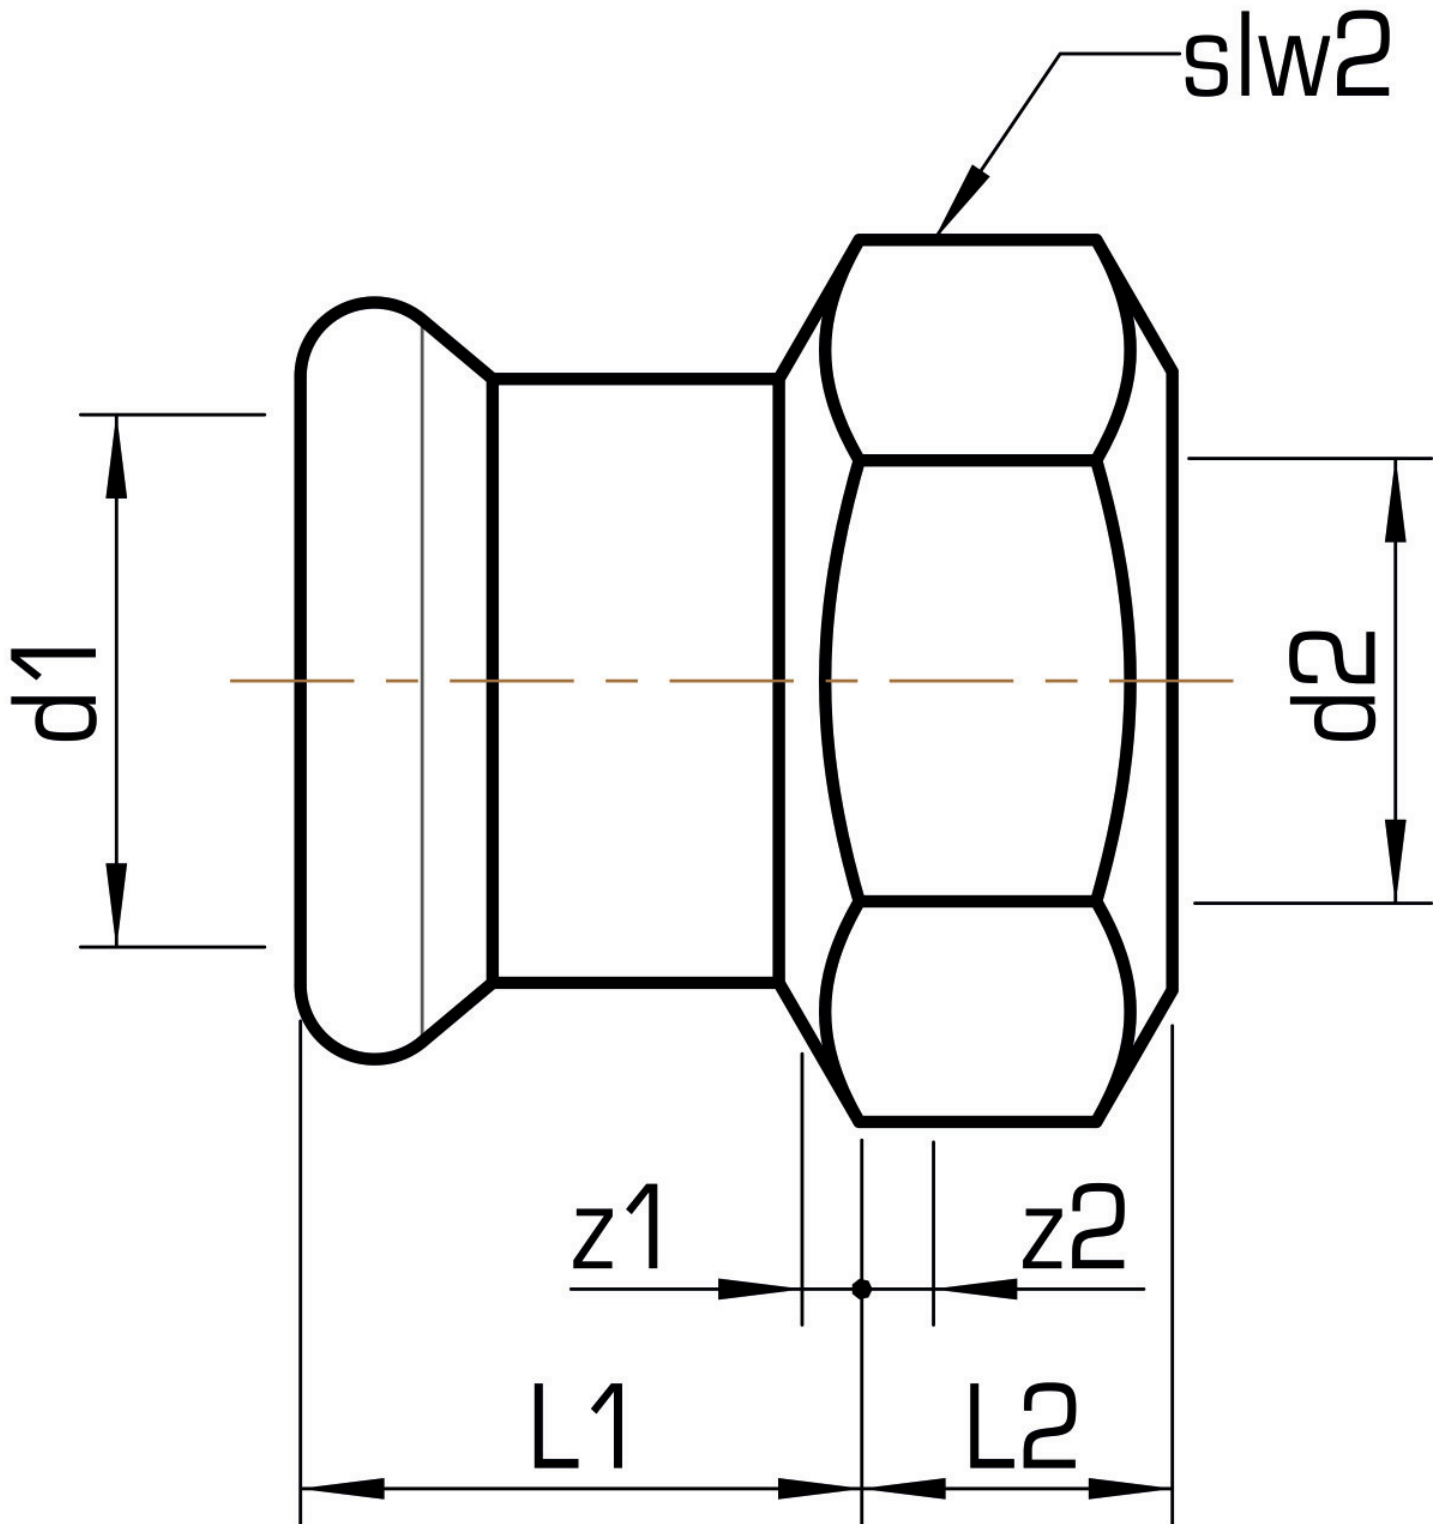

STEEL FIX EDELSTAHL

NP457 STEELFIX stainless steel press-fit-adapter with female thread 28x1/2"

53706E02

Areas of application

Press-adapter with female thread made of stainless steel 1.4404, incl. EPDM sealing components, d15-54 "leak before pressed"

Press contour: M

Approvals:

Specifications

Article information

port 1	Pressmuffe
port 2	Innengewinde zylindrisch BSPT-Rp (ISO 7-1 / EN 10226-1)
execution	1-part
design	gerade
press contour	M

Product information

VPE1	10,00 SA1
VPE2	60,00 KT1
VPE3	1500,00 DDP
weight	0,194 KGM
text	STEELFIX stainless steel press-fit-adapter with female thread
INTRNR	73072980
material group	EDELSTAHL pressfittings
code	NP457

Art. No	label	d2 Inches	d1 mm	L1 mm	L2 mm	z1 mm	z2 mm	slw2 mm
53706E02	28x1/2"	1/2" (15)	28	26	12	3	1,5	38