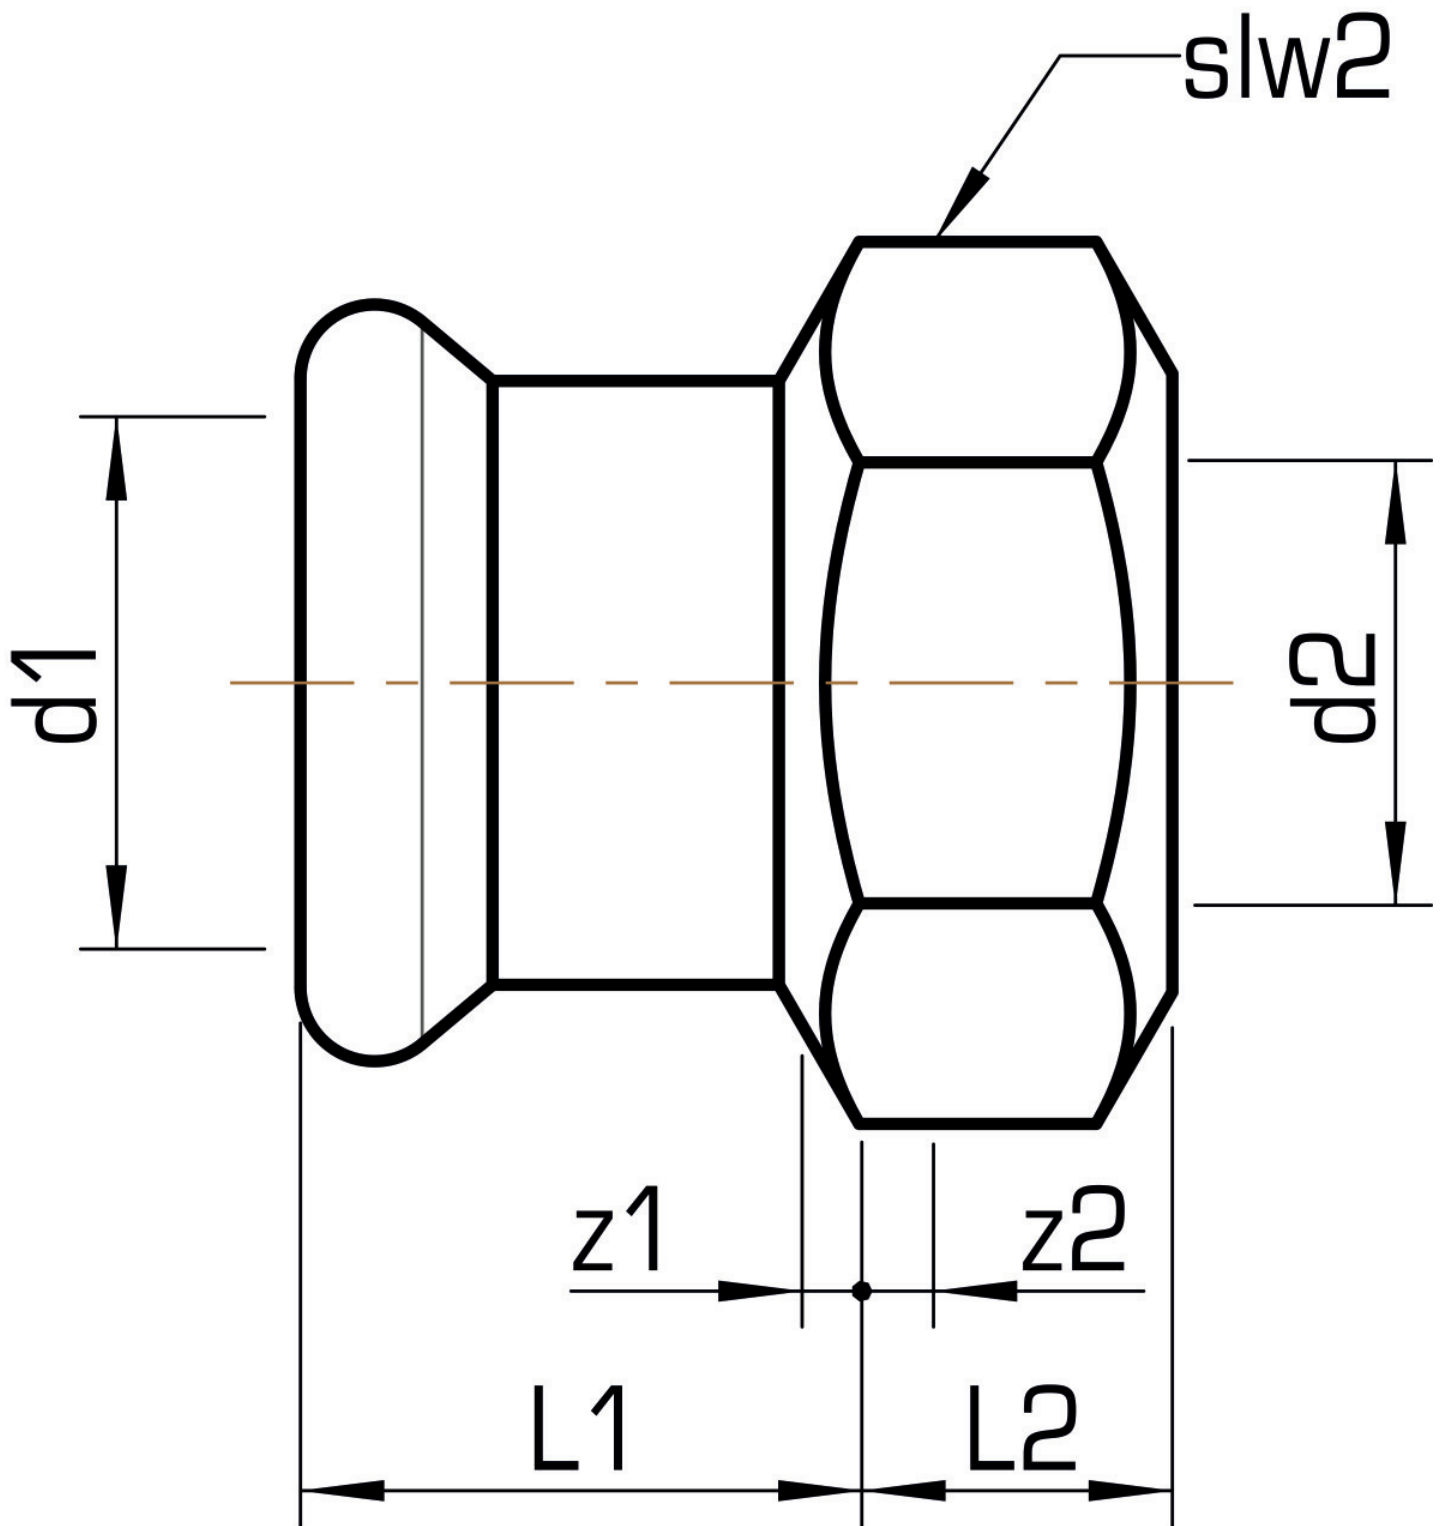

STEEL FIX EDELSTAHL

NP457 STEELFIX stainless steel press-fit-adapter with female thread 28x1"

53706E05

Areas of application

Press-adapter with female thread made of stainless steel 1.4404, incl. EPDM sealing components, d15-54 "leak before pressed"

Press contour: M

Approvals:

Specifications

Article information

port 1	Pressmuffe
port 2	Innengewinde zylindrisch BSPT-Rp (ISO 7-1 / EN 10226-1)
execution	1-part
design	gerade
press contour	M

Product information

VPE1	10,00 SA1
VPE2	40,00 KT1
VPE3	1000,00 DDP
weight	0,160 KGM
text	STEELFIX stainless steel press-fit-adapter with female thread
INTRNR	73072980
material group	EDELSTAHL pressfittings
code	NP457

Art. No	label	d2 Inches	d1 mm	L1 mm	L2 mm	z1 mm	z2 mm	slw2 mm
53706E05	28x1"	1"	28	25,5	19,5	2,5	6,5	38