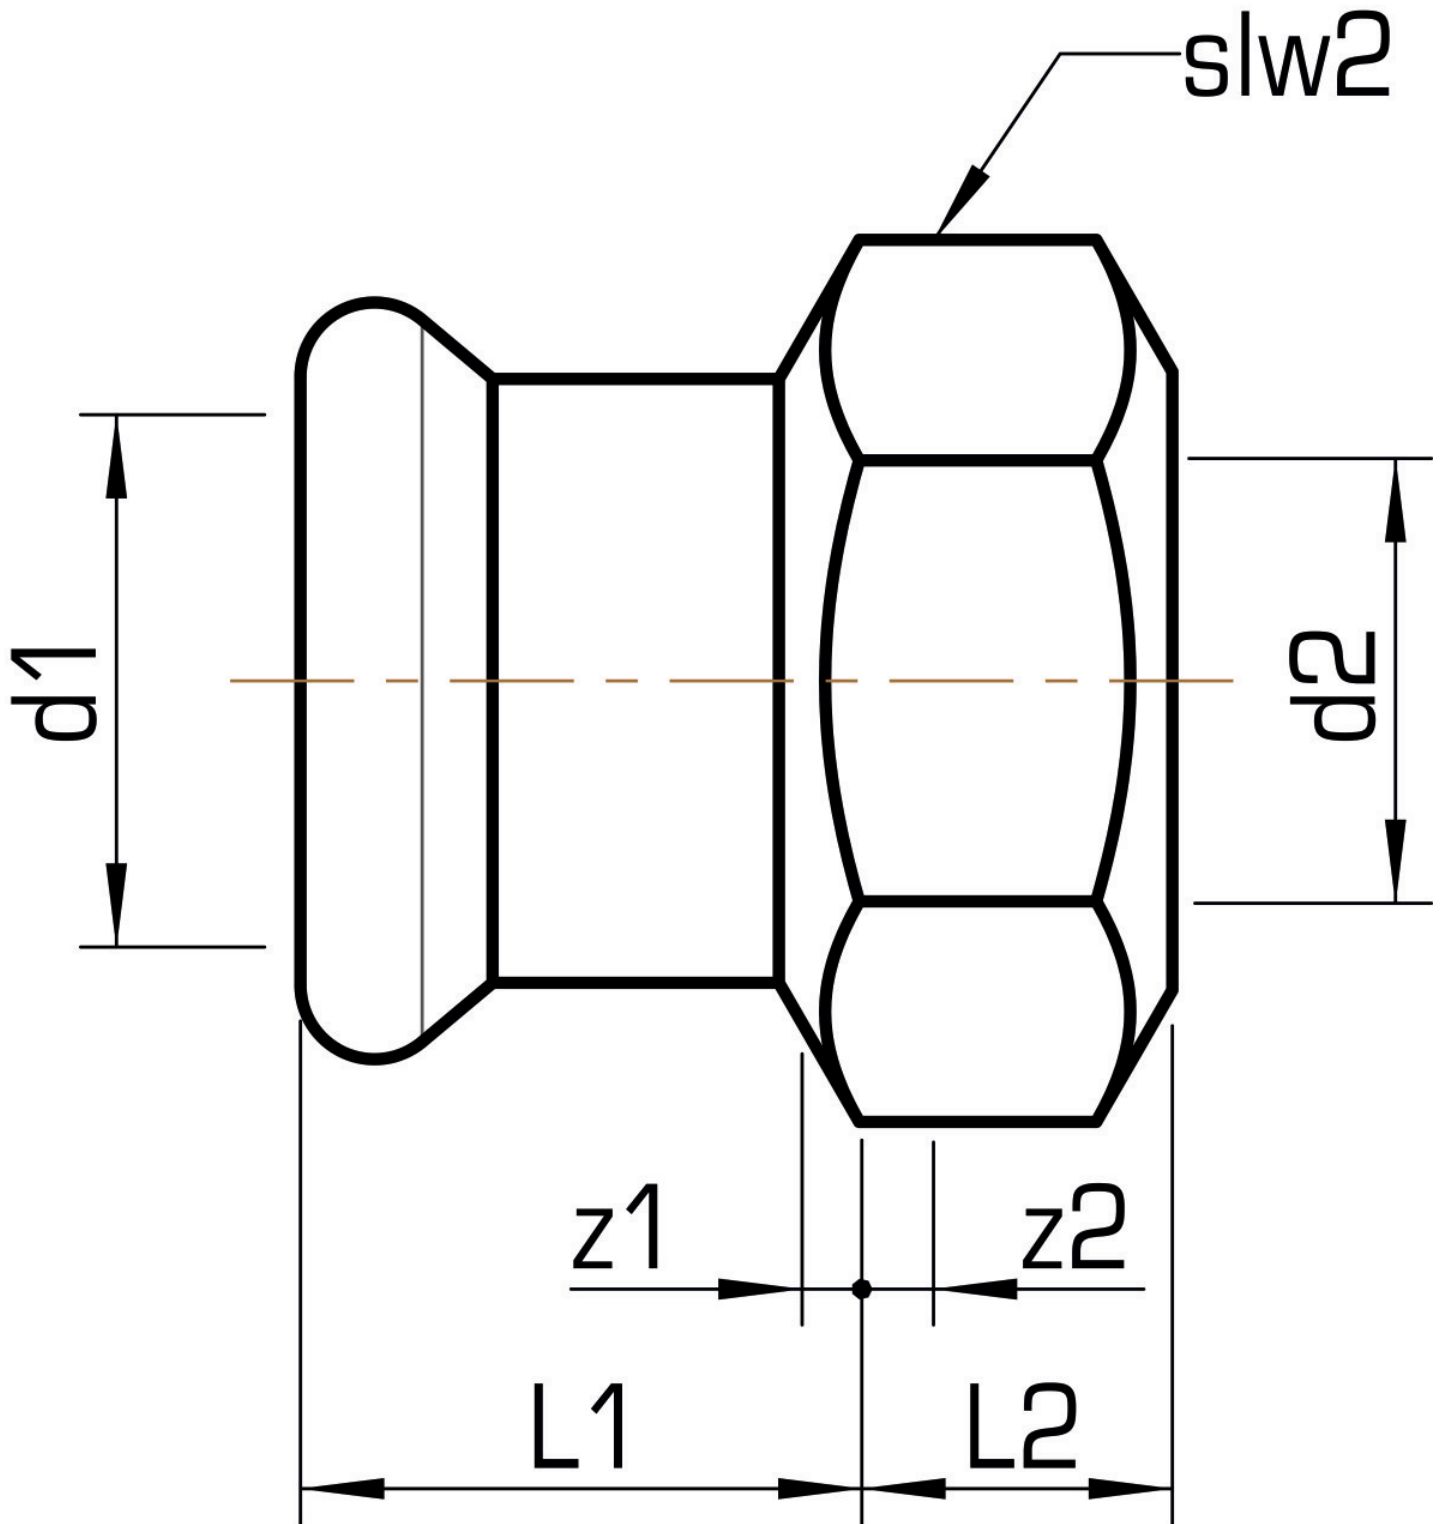

STEEL FIX EDELSTAHL

NP457 STEELFIX stainless steel press-fit-adapter with female thread 28x5/4"

53706E06

Areas of application

Press-adapter with female thread made of stainless steel 1.4404, incl. EPDM sealing components, d15-54 "leak before pressed"

Press contour: M

Approvals:

Specifications

Article information

port 1	Pressmuffe
port 2	Innengewinde zylindrisch BSPT-Rp (ISO 7-1 / EN 10226-1)
execution	1-part
design	gerade
press contour	M

Product information

VPE1	10,00 SA1
VPE2	30,00 KT1
VPE3	750,00 DDP
weight	0,170 KGM
text	STEELFIX stainless steel press-fit-adapter with female thread
INTRNR	73072980
material group	EDELSTAHL pressfittings
code	NP457

Art. No	label	d2 Inches	d1 mm	L1 mm	L2 mm	z1 mm	z2 mm	slw2 mm
53706E06	28x5/4"	1 1/4"	28	25,5	21,5	2,5	6,5	46