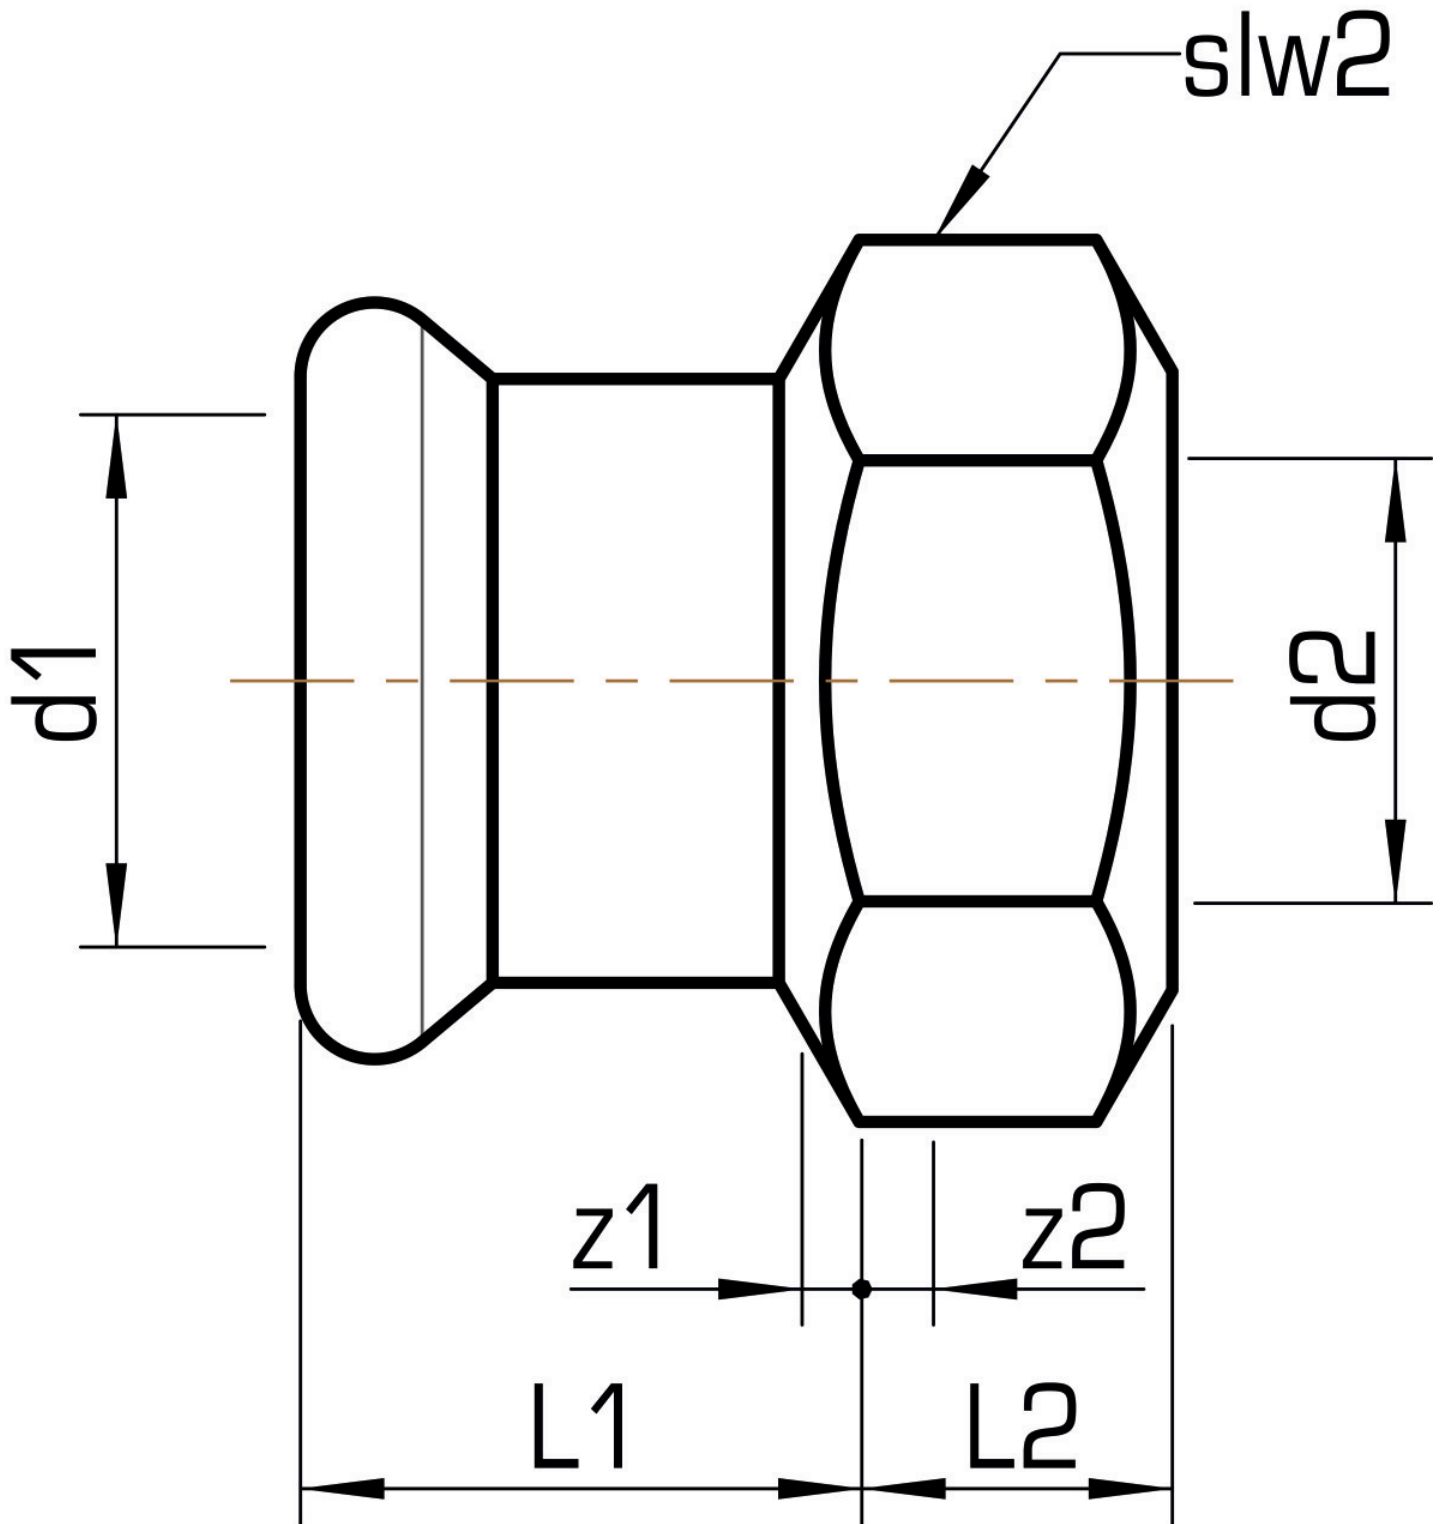

# STEEL FIX EDELSTAHL

NP457 STEELFIX stainless steel press-fit-adapter with female thread 35x5/4"

53706F06

## Areas of application

Press-adapter with female thread made of stainless steel 1.4404, incl. EPDM sealing components, d15-54 "leak before pressed"

Press contour: M

## Product information

VPE1	5,00 SA1
VPE2	20,00 KT1
VPE3	500,00 DDP
weight	0,212 KGM
text	STEELFIX stainless steel press-fit-adapter with female thread
INTRNR	73072980
material group	EDELSTAHL pressfittings
code	NP457

Art. No	label	d2 Inches	d1 mm	L1 mm	L2 mm	z1 mm	z2 mm	slw2 mm
53706F06	35x5/4"	1 1/4"	35	28,5	21,5	2,5	6,5	46

**KE KELIT GmbH**

A 4020 Linz, Ignaz-Mayer-Straße 17, Austria, Europe

**PHONE** +43 (0) 50 779 **E-MAIL** [office@kekelit.com](mailto:office@kekelit.com)