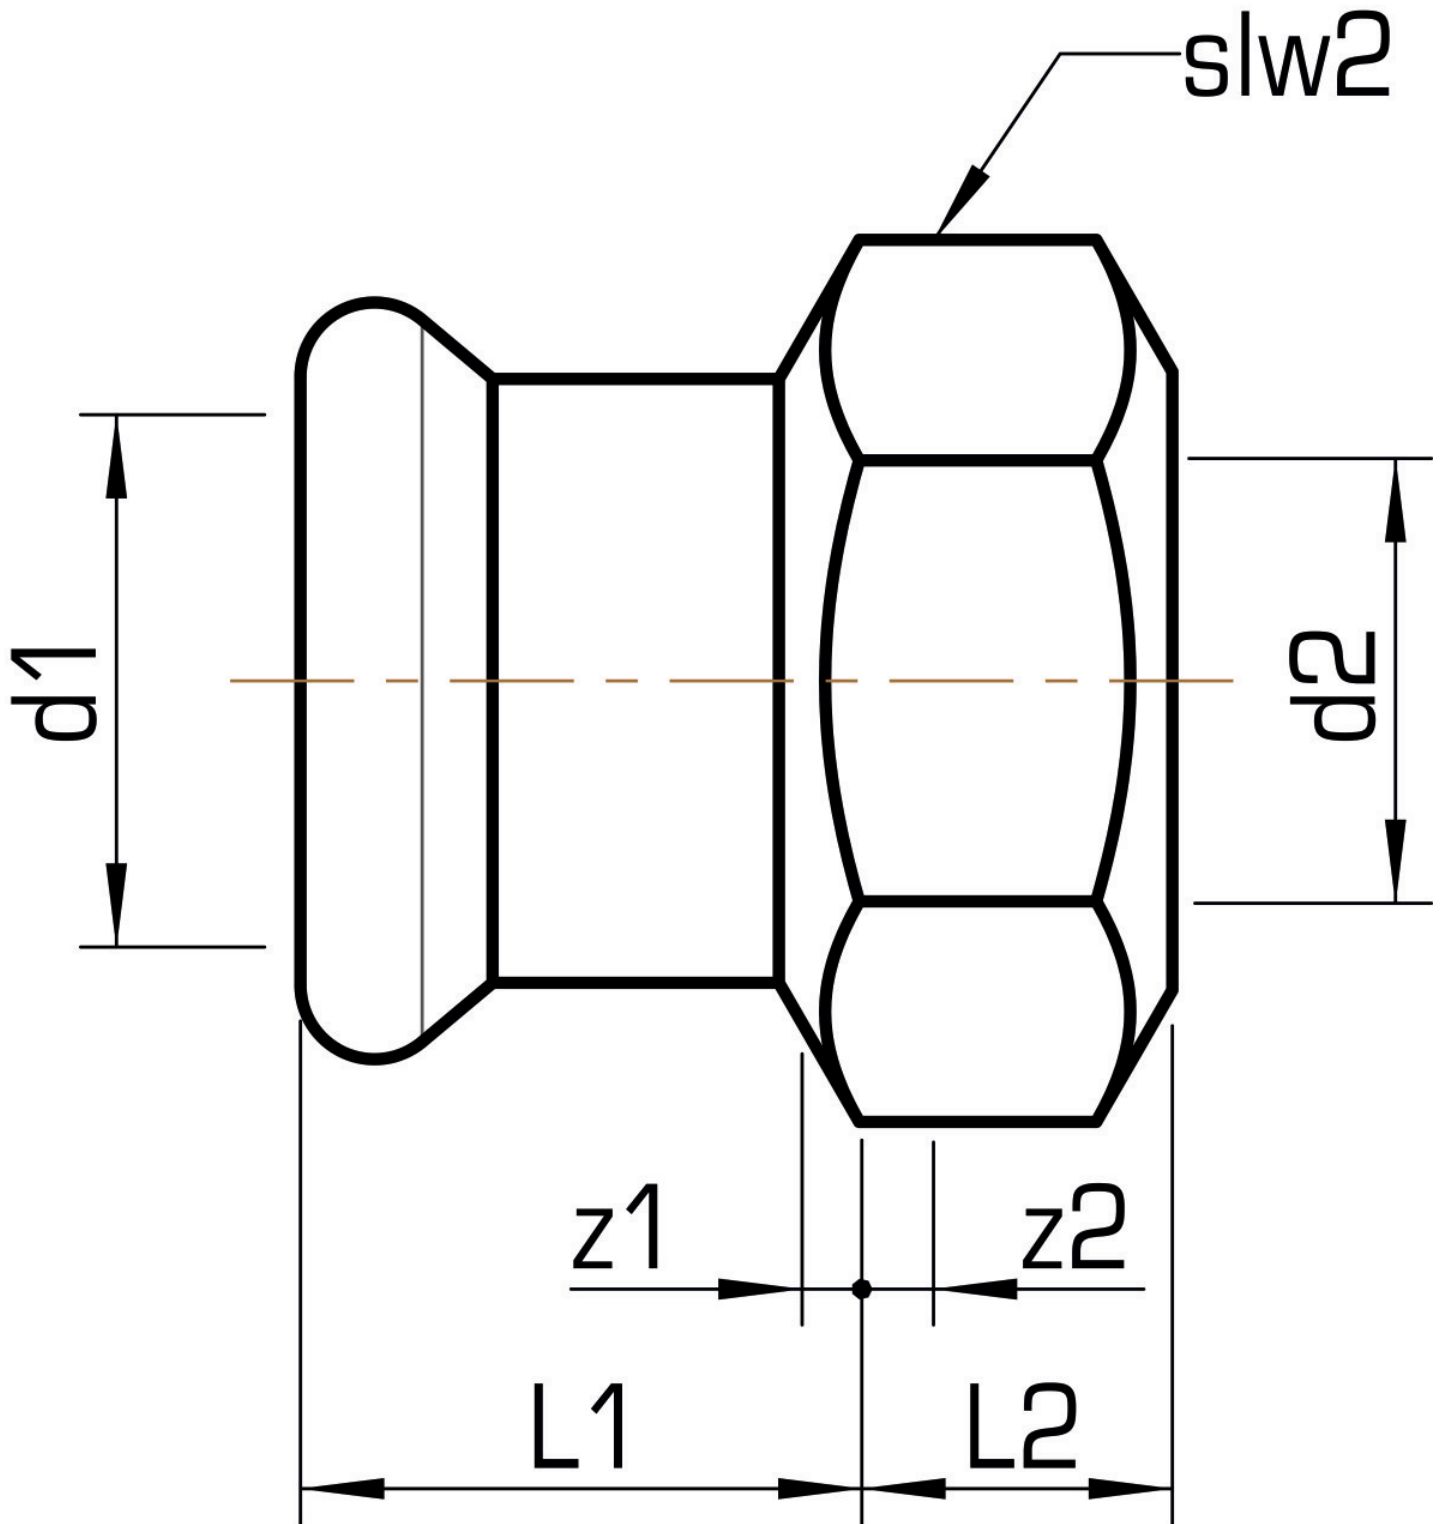

STEEL FIX EDELSTAHL

NP457 STEELFIX stainless steel press-fit-adapter with female thread 42x6/4"

53706G07

Areas of application

Press-adapter with female thread made of stainless steel 1.4404, incl. EPDM sealing components, d15-54 "leak before pressed"

Press contour: M

Approvals:

Specifications

Article information

port 1	Pressmuffe
port 2	Innengewinde zylindrisch BSPT-Rp (ISO 7-1 / EN 10226-1)
execution	1-part
design	gerade
press contour	M

Product information

VPE1	4,00 SA1
VPE2	12,00 KT1
VPE3	300,00 DDP
weight	0,278 KGM
text	STEELFIX stainless steel press-fit-adapter with female thread
INTRNR	73072980
material group	EDELSTAHL pressfittings
code	NP457

Art. No	label	d2 Inches	d1 mm	L1 mm	L2 mm	z1 mm	z2 mm	slw2 mm
53706G07	42x6/4"	1 1/2"	42	32	22	2	8	54