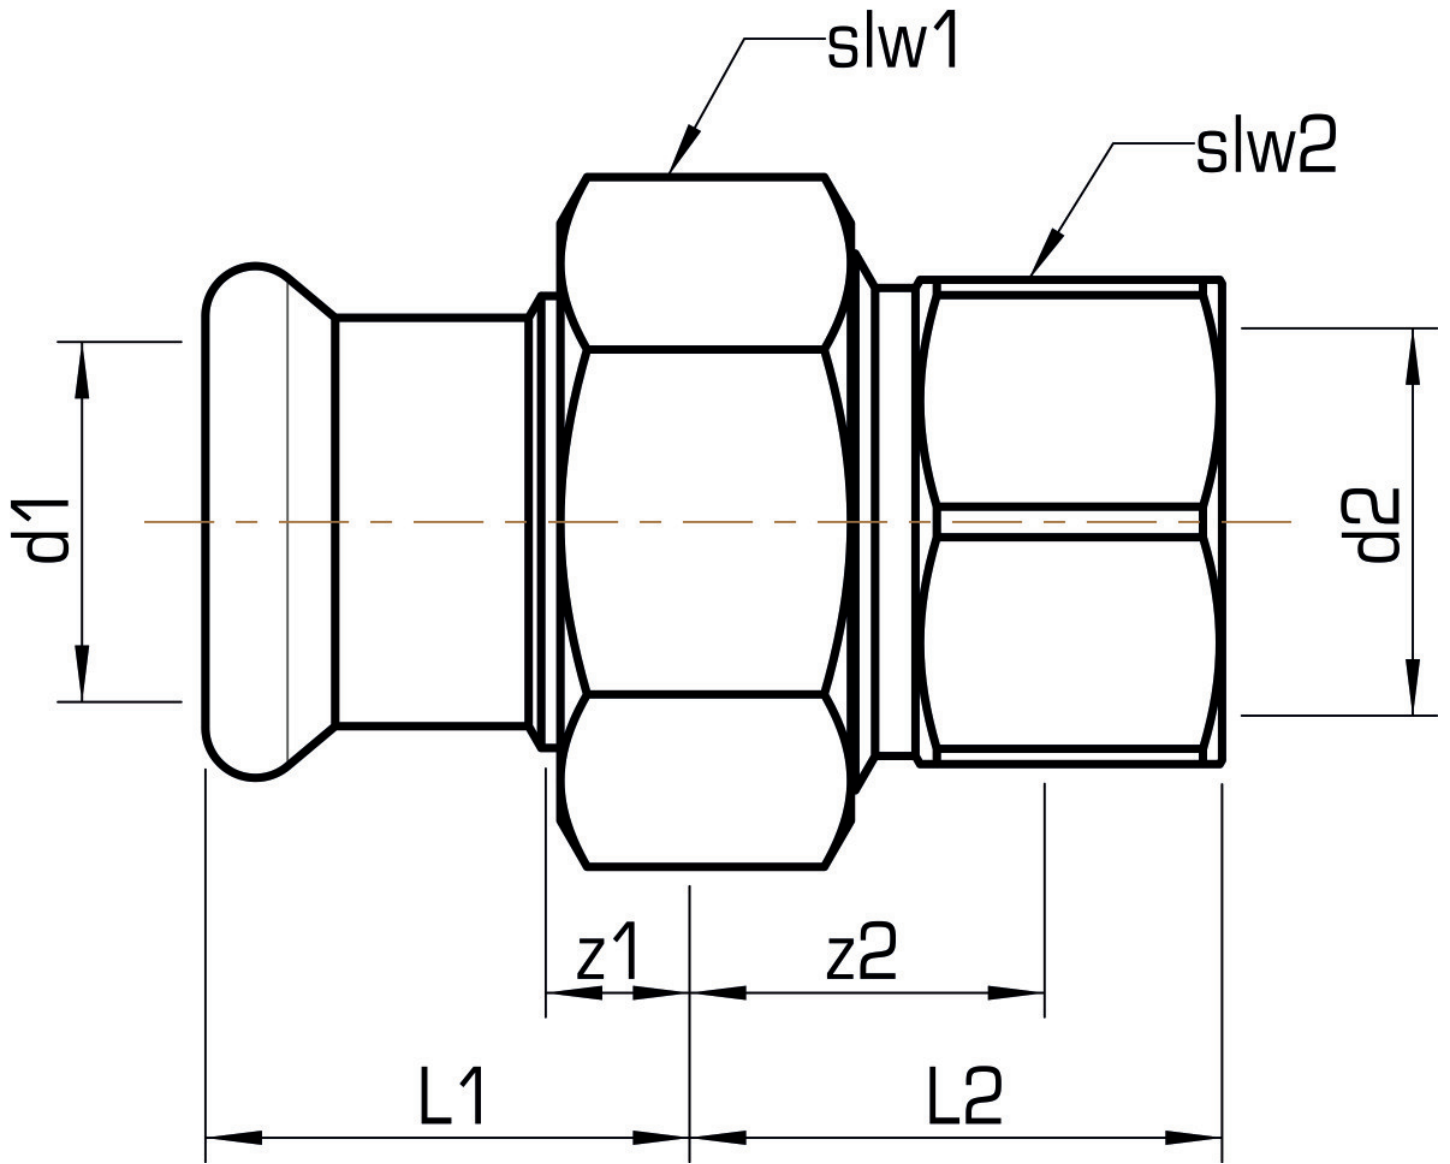

STEEL FIX EDELSTAHL

NP466 STEELFIX stainless steel press-fit union with female thread 15x1/2"

53742B02

Areas of application

Press-fit union with female thread conforming to EN 10226-1 made of stainless steel 1.4404, incl. EPDM sealing elements, d15-54 "leak before pressed"

Press contour: M

Approvals:

Specifications

Article information

port 1	Pressmuffe
port 2	Innengewinde zylindrisch BSPT-Rp (ISO 7-1 / EN 10226-1)
execution	1-part
design	gerade
press contour	M

Product information

VPE1	2,00 SA1
VPE2	60,00 KT1
weight	0,100 KGM
text	STEELFIX stainless steel press-fit union with female thread
INTRNR	73072980
material group	EDELSTAHL pressfittings
code	NP466

Art. No	label	d2 Inches	d1 mm	L1 mm	L2 mm	z1 mm	z2 mm	slw1 mm	slw2 mm
53742B02	15x1/2"	1/2" (15)	15	29	28	9	18	30	24