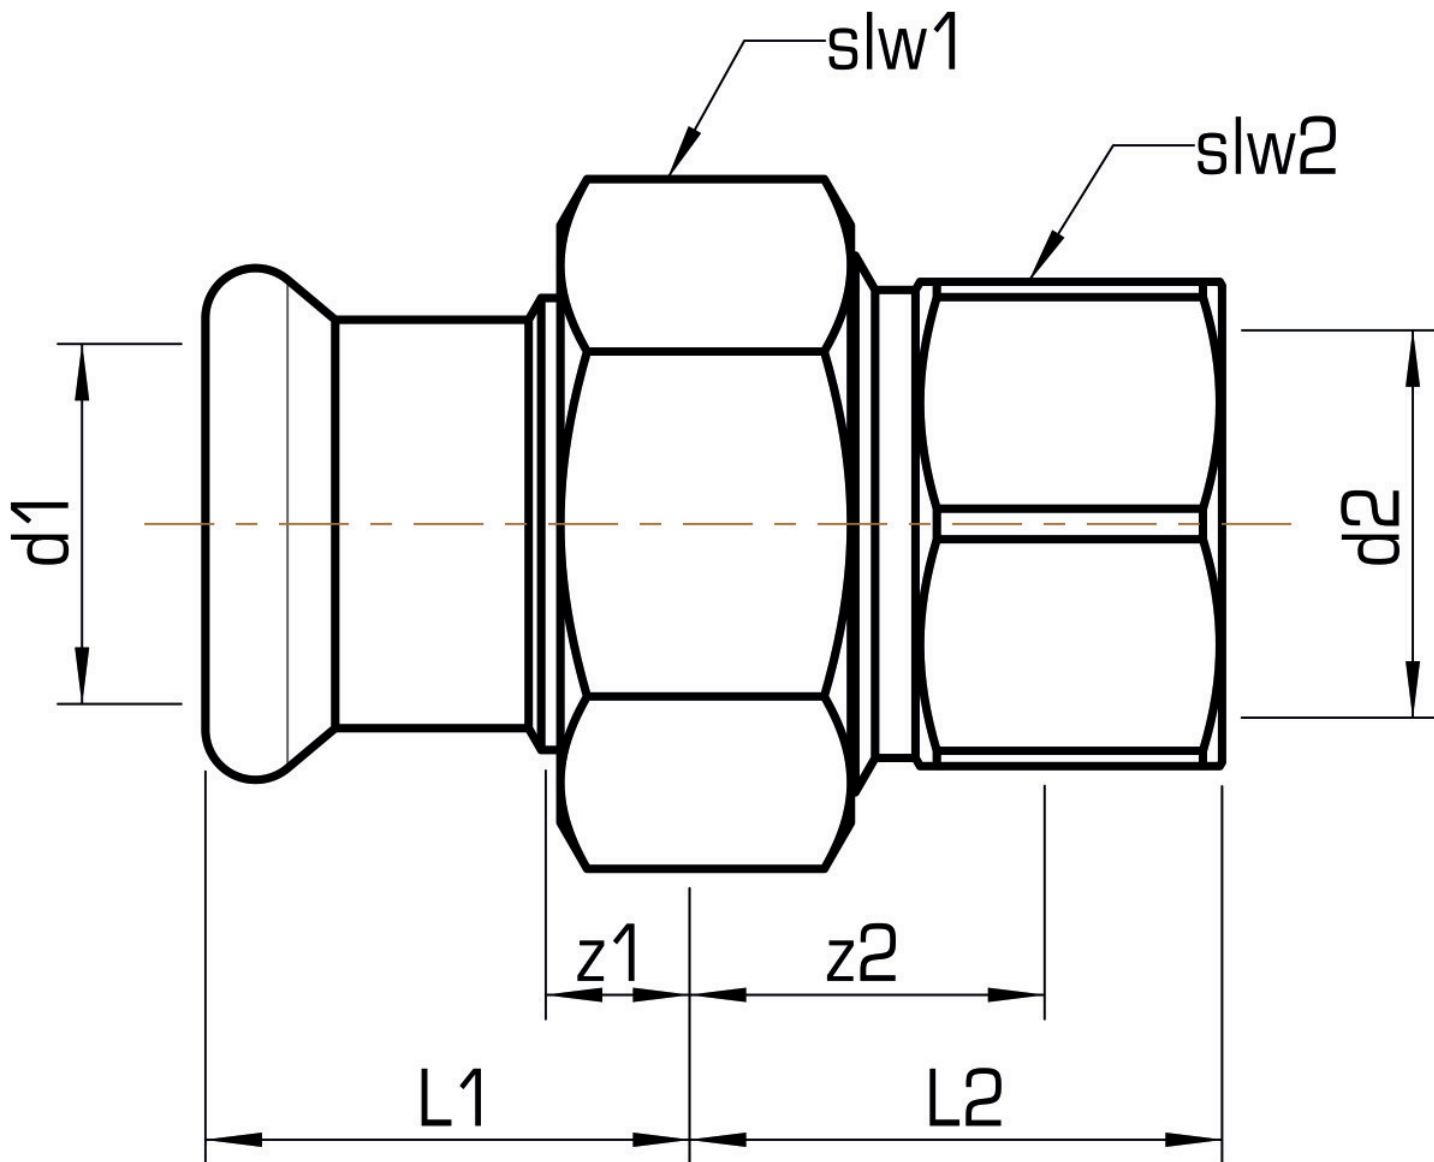

STEEL FIX EDELSTAHL

NP466 STEELFIX stainless steel press-fit union with female thread 18x3/4"

53742C04

Areas of application

Press-fit union with female thread conforming to EN 10226-1 made of stainless steel 1.4404, incl. EPDM sealing elements, d15-54 "leak before pressed"

Press contour: M

Approvals:

Specifications

Article information

port 1	Pressmuffe
port 2	Innengewinde zylindrisch BSPT-Rp (ISO 7-1 / EN 10226-1)
execution	1-part
design	gerade
press contour	M

Product information

VPE1	2,00 SA1
VPE2	40,00 KT1
weight	0,125 KGM
text	STEELFIX stainless steel press-fit union with female thread
INTRNR	73072980
material group	EDELSTAHL pressfittings
code	NP466

Art. No	label	d2 Inches	d1 mm	L1 mm	L2 mm	z1 mm	z2 mm	slw1 mm	slw2 mm
53742C04	18x3/4"	3/4 Zoll (20)	18	29	31	9	20	30	30