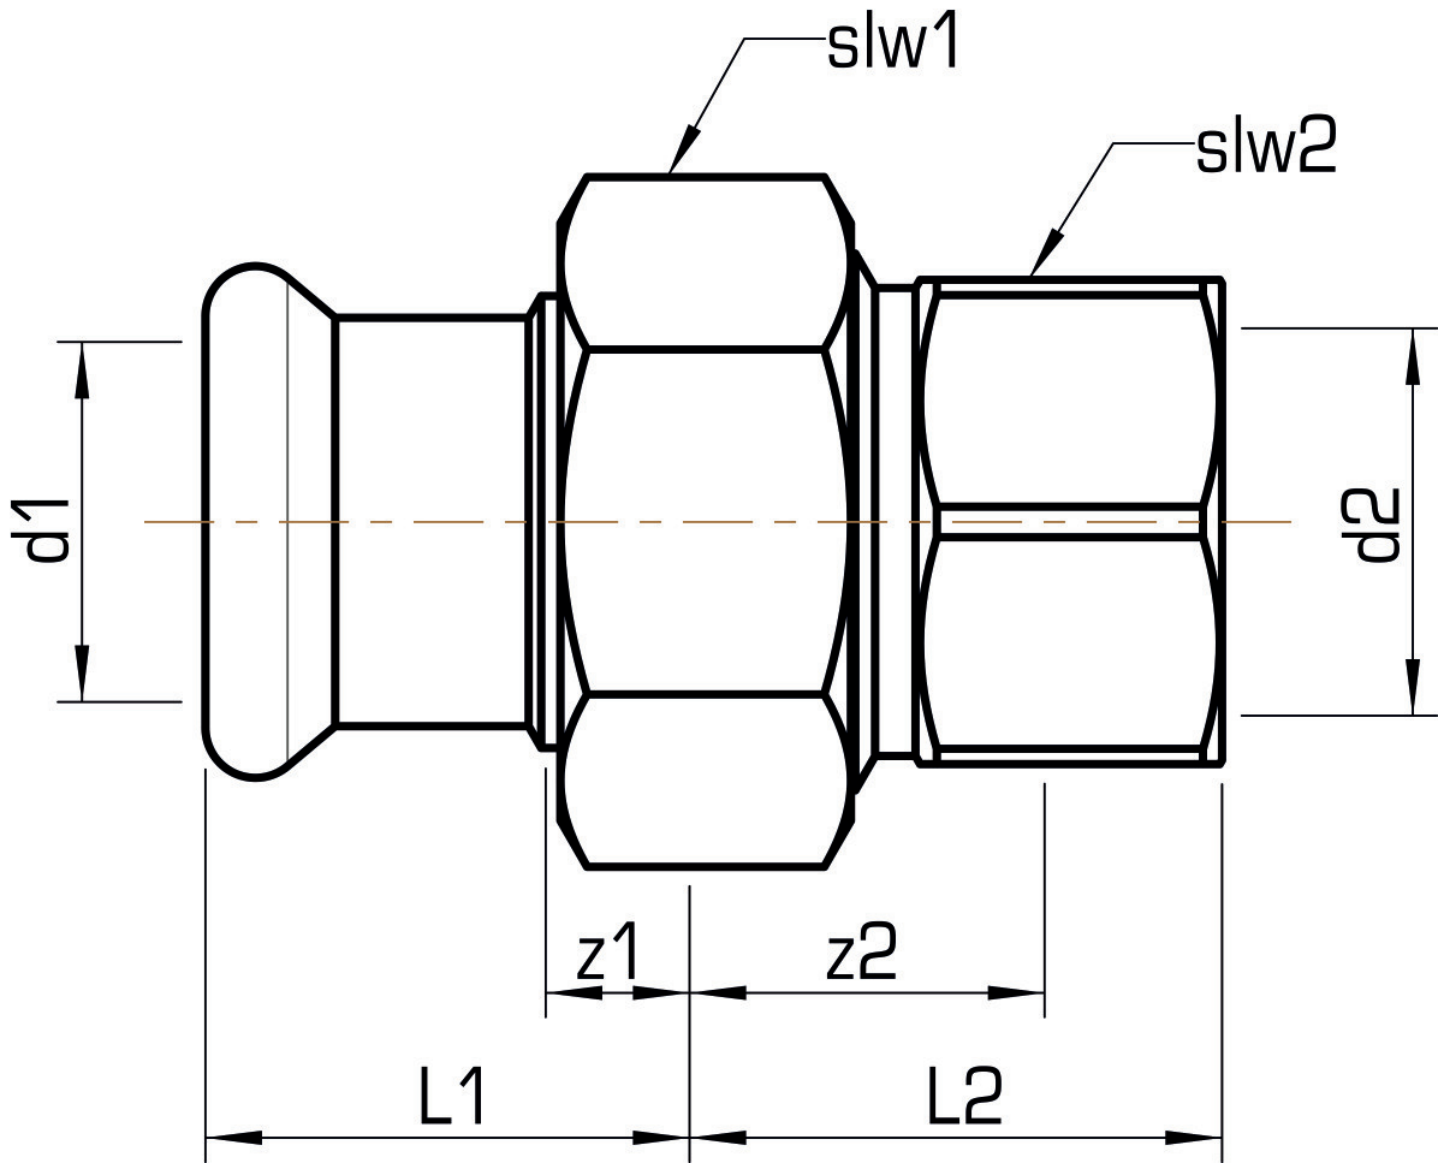

## Areas of application

Press-fit union with female thread conforming to EN 10226-1 made of stainless steel 1.4404, incl. EPDM sealing elements, d15-54 "leak before pressed"

Press contour: M

## Article information

port 1	Pressmuffe
port 2	Innengewinde zylindrisch BSPT-Rp (ISO 7-1 / EN 10226-1)
execution	1-part
design	gerade
press contour	M

## Product information

VPE1	2,00 SA1
VPE2	40,00 KT1
weight	0,235 KGM
text	STEELFIX stainless steel press-fit union with female thread
INTRNR	73072980
material group	EDELSTAHL pressfittings
code	NP466

Art. No	label	d2 Inches	d1 mm	L1 mm	L2 mm	z1 mm	z2 mm	slw1 mm	slw2 mm
53742D04	22x3/4"	3/4 Zoll (20)	22	30	33	9	22	37	30