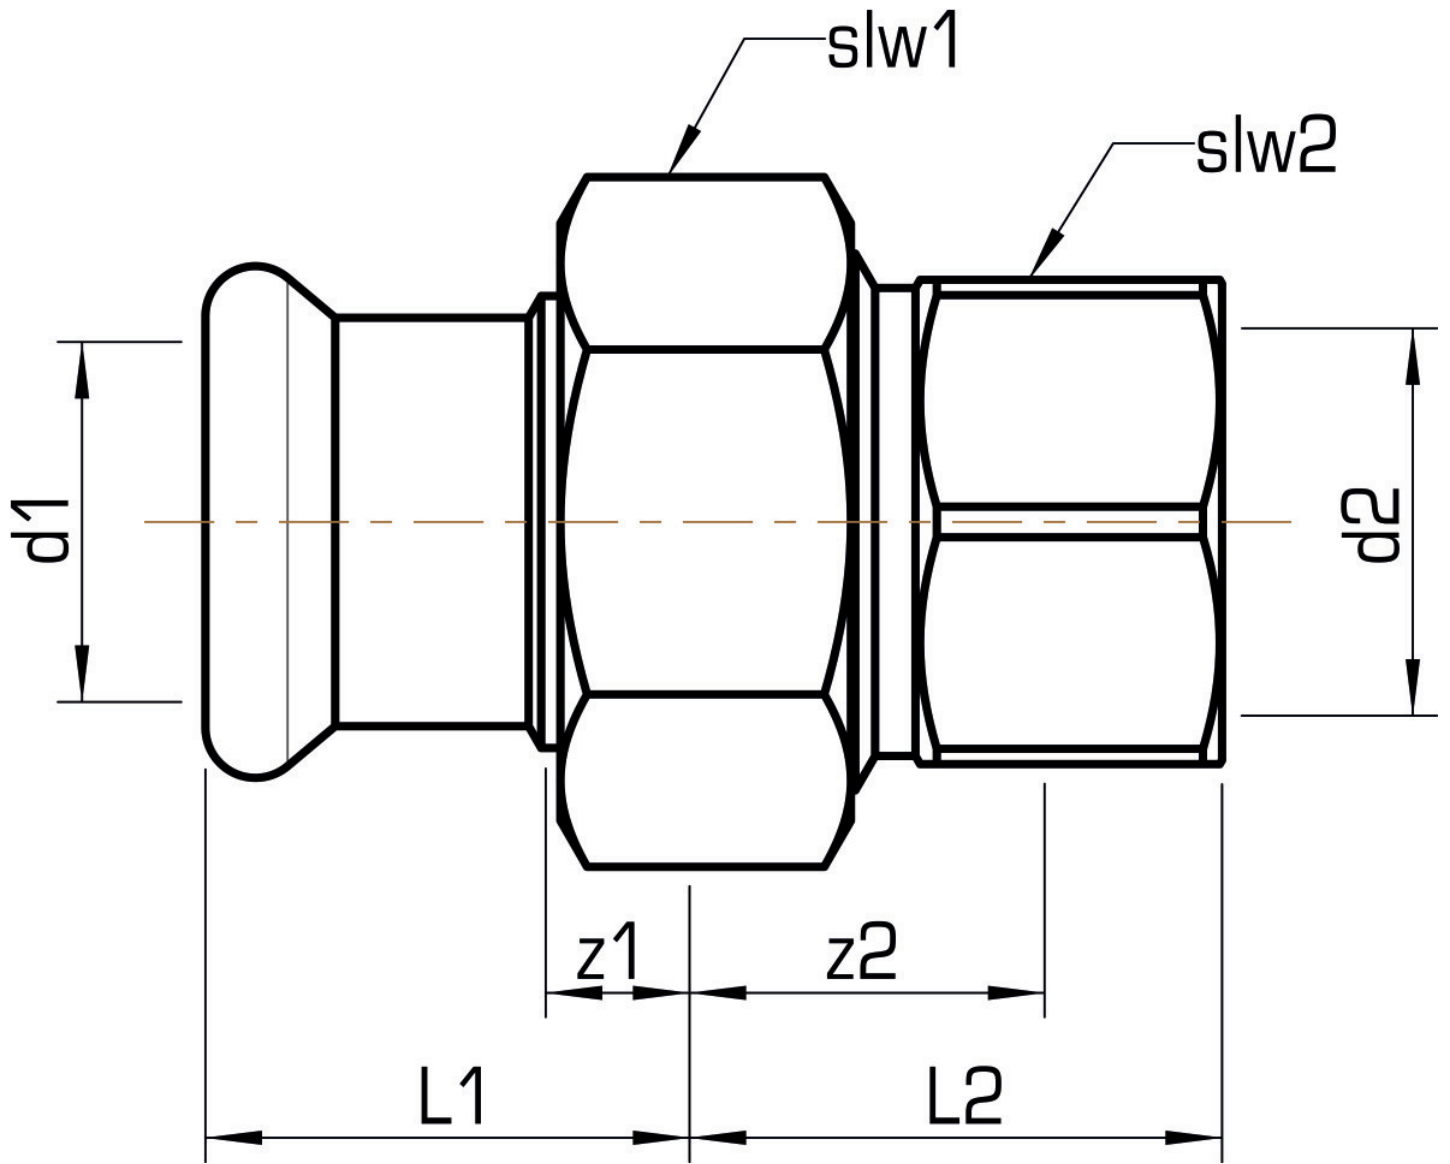

## Areas of application

Press-fit union with female thread conforming to EN 10226-1 made of stainless steel 1.4404, incl. EPDM sealing elements, d15-54 "leak before pressed"

Press contour: M

## Article information

port 1	Pressmuffe
port 2	Innengewinde zylindrisch BSPT-Rp (ISO 7-1 / EN 10226-1)
execution	1-part
design	gerade
press contour	M

## Product information

VPE1	2,00 SA1
VPE2	30,00 KT1
weight	0,339 KGM
text	STEELFIX stainless steel press-fit union with female thread
INTRNR	73072980
material group	EDELSTAHL pressfittings
code	NP466

Art. No	label	d2 Inches	d1 mm	L1 mm	L2 mm	z1 mm	z2 mm	slw1 mm	slw2 mm
53742D05	22x1"	1"	22	30	36	9	23	37	38