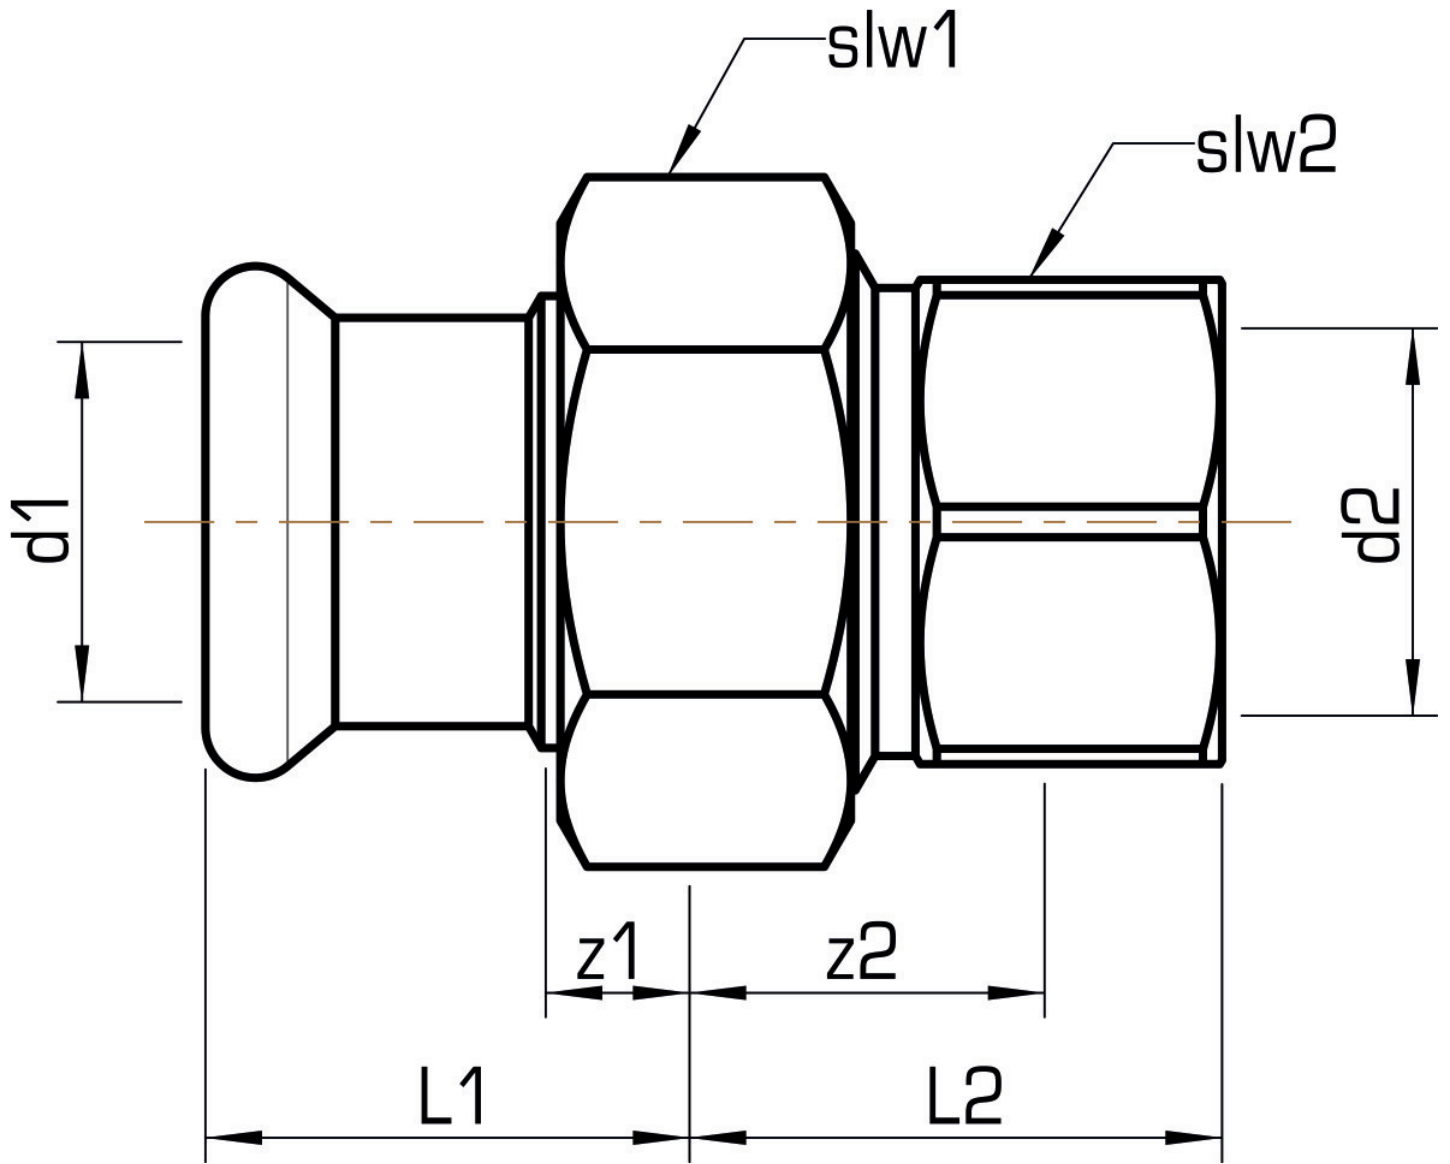

STEEL FIX EDELSTAHL

NP466 STEELFIX stainless steel press-fit union with female thread 28x1"

53742E05

Areas of application

Press-fit union with female thread conforming to EN 10226-1 made of stainless steel 1.4404, incl. EPDM sealing elements, d15-54 "leak before pressed"

port 1	Pressmuffe
port 2	Innengewinde zylindrisch BSPT-Rp (ISO 7-1 / EN 10226-1)
execution	1-part
design	gerade
press contour	M

Product information

VPE1	2,00 SA1
VPE2	26,00 KT1
weight	0,367 KGM
text	STEELFIX stainless steel press-fit union with female thread
INTRNR	73072980
material group	EDELSTAHL pressfittings
code	NP466

Art. No	label	d2 Inches	d1 mm	L1 mm	L2 mm	z1 mm	z2 mm	slw1 mm	slw2 mm
53742E05	28x1"	1"	28	31	34	8	21	46	38