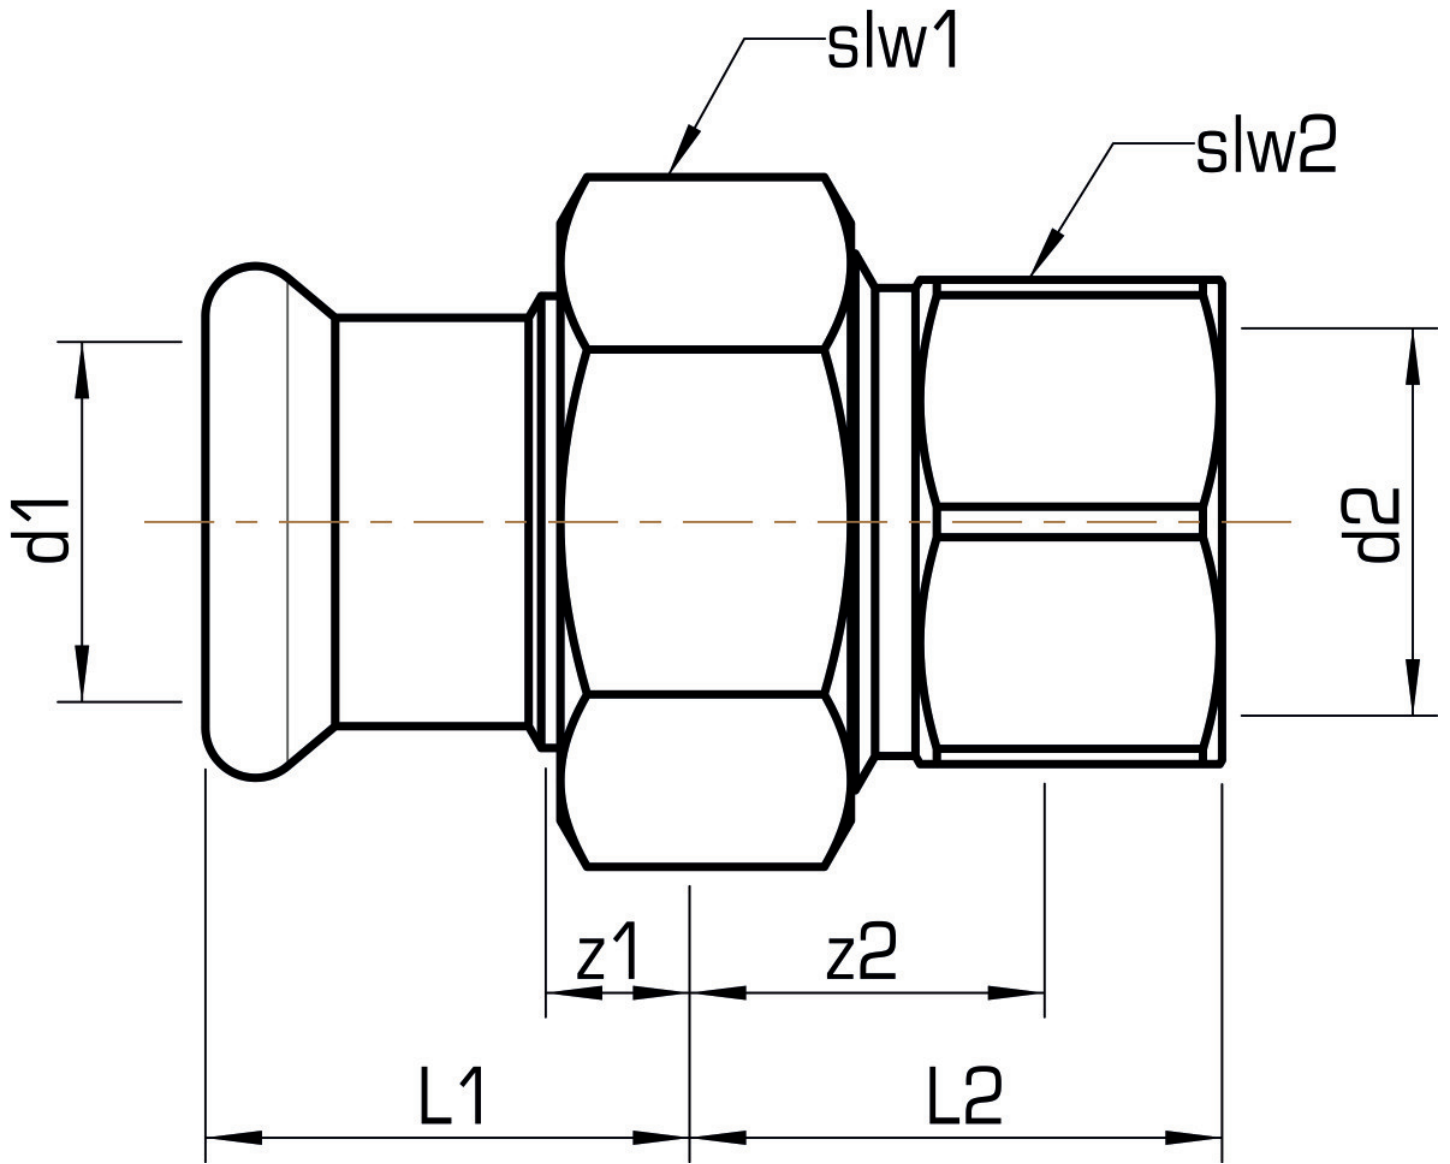

STEEL FIX EDELSTAHL

NP466 STEELFIX stainless steel press-fit union with female thread 42x6/4"

53742G07

Areas of application

Press-fit union with female thread conforming to EN 10226-1 made of stainless steel 1.4404, incl. EPDM sealing elements, d15-54 "leak before pressed"

Press contour: M

Approvals:

Specifications

Article information

port 1	Pressmuffe
port 2	Innengewinde zylindrisch BSPT-Rp (ISO 7-1 / EN 10226-1)
execution	1-part
design	gerade
press contour	M

Product information

VPE1	2,00 SA1
VPE2	8,00 KT1
weight	0,614 KGM
text	STEELFIX stainless steel press-fit union with female thread
INTRNR	73072980
material group	EDELSTAHL pressfittings
code	NP466

Art. No	label	d2 Inches	d1 mm	L1 mm	L2 mm	z1 mm	z2 mm	slw1 mm	slw2 mm
53742G07	42x6/4"	1 1/2"	42	41	44,5	11	27	58	54