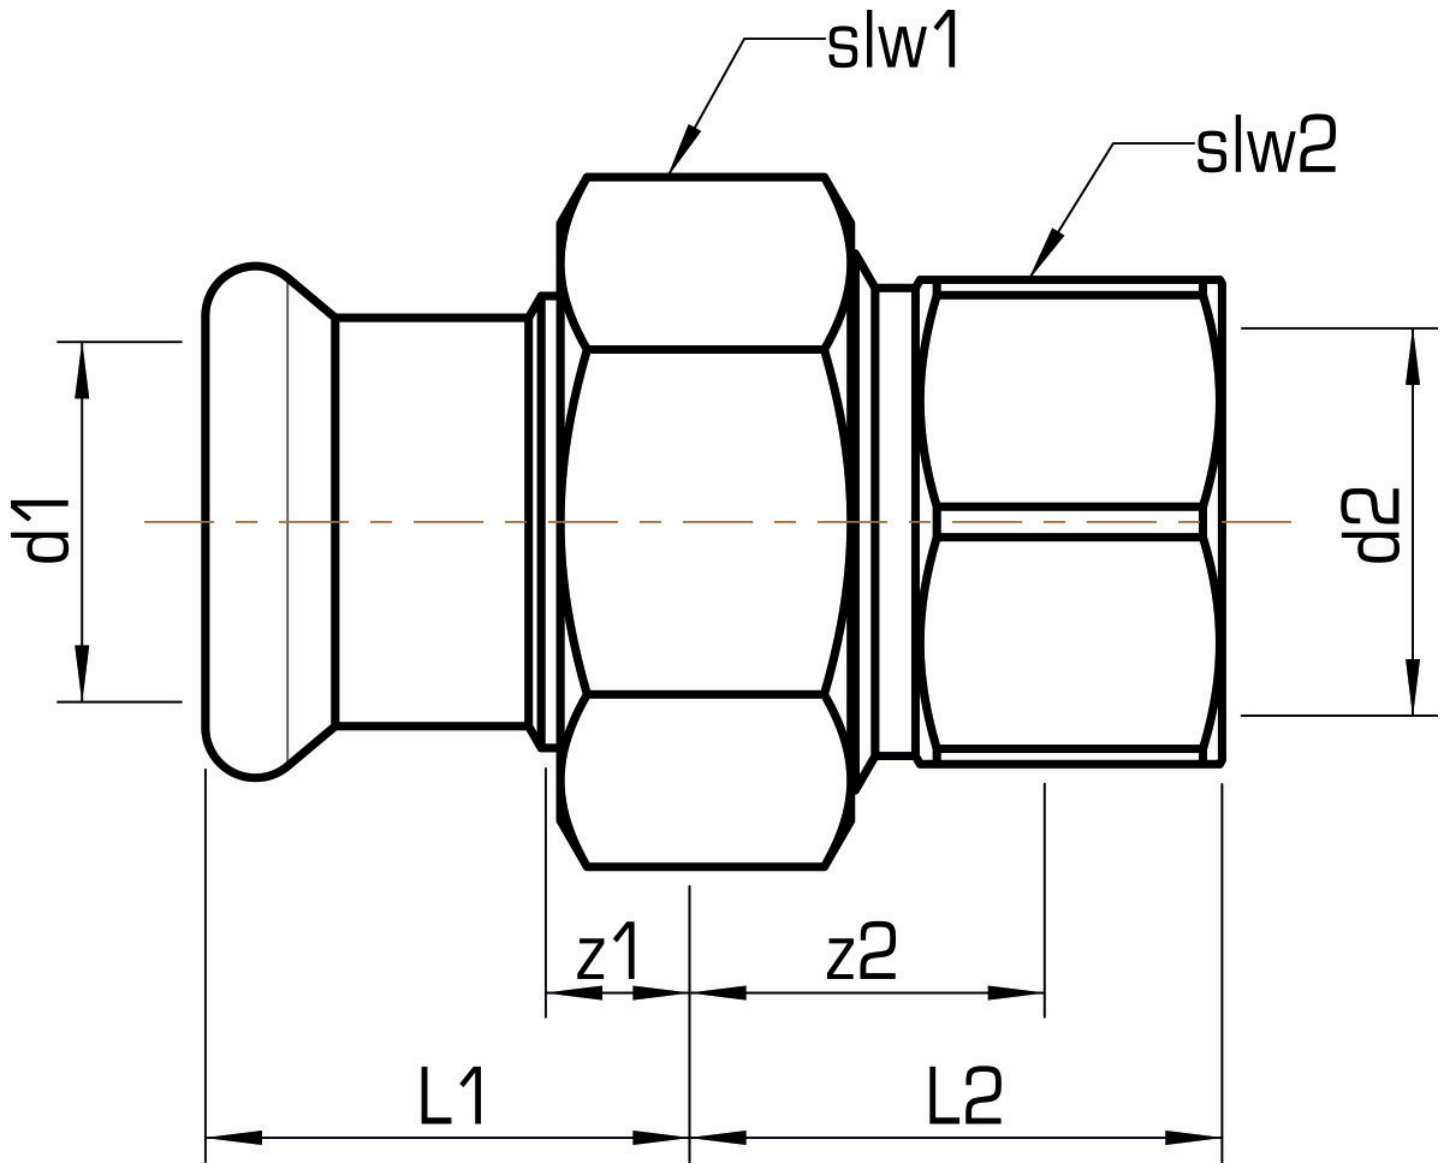

## Areas of application

Press-fit union with female thread conforming to EN 10226-1 made of stainless steel 1.4404, incl. EPDM sealing elements, d15-54 "leak before pressed"

Press contour: M

## Article information

port 1	Pressmuffe
port 2	Innengewinde zylindrisch BSPT-Rp (ISO 7-1 / EN 10226-1)
execution	1-part
design	gerade
press contour	M

## Product information

VPE1	2,00 SA1
VPE2	4,00 KT1
weight	1,019 KGM
text	STEELFIX stainless steel press-fit union with female thread
INTRNR	73072980
material group	EDELSTAHL pressfittings
code	NP466

Art. No	label	d2 Inches	d1 mm	L1 mm	L2 mm	z1 mm	z2 mm	slw1 mm	slw2 mm
53742H09	54x2"	2"	54	47	44	12	26	75	67