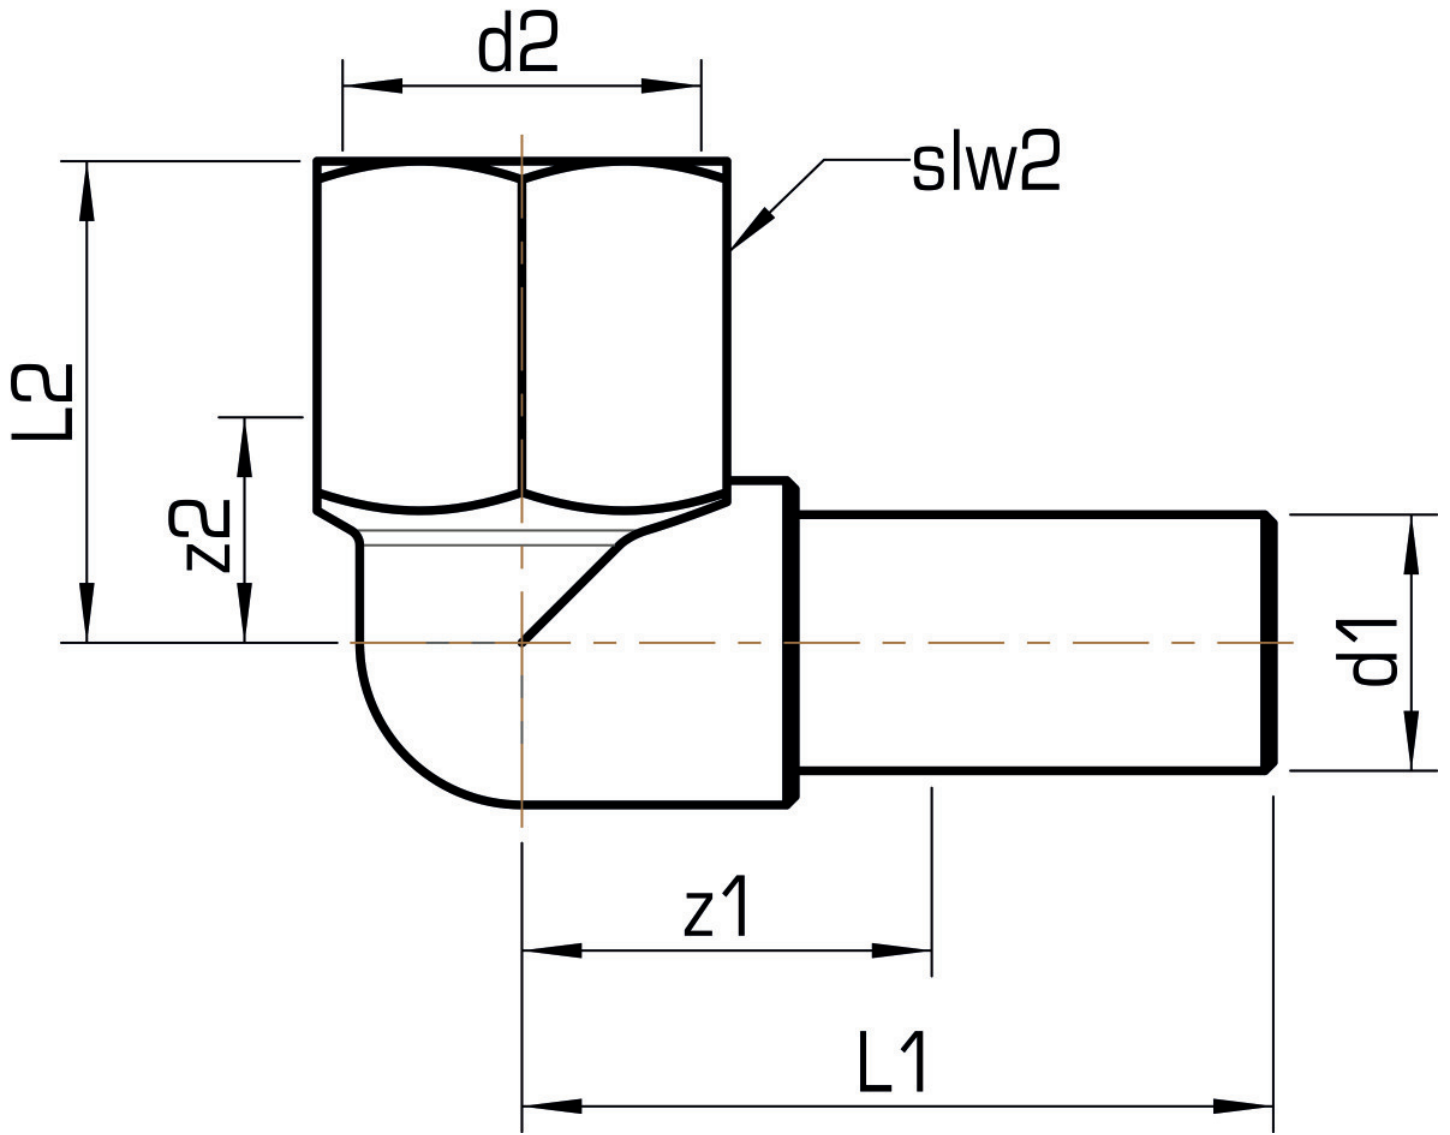

# STEEL FIX EDELSTAHL

NP468 STEELFIX stainless steel press-fit elbow adapter 90° pipe dimension with female thread 15x1/2"

53717B02

Areas of application

Press-elbow adapter 90° with pipe dimension, female, made of stainless steel 1.4404,

## Article information

port 1	Pressmuffe
port 2	Innengewinde zylindrisch BSPT-Rp (ISO 7-1 / EN 10226-1)
execution	1-part
design	Winkel
angle	90 °
press contour	M

## Product information

VPE1	10,00 SA1
VPE2	40,00 KT1
VPE3	1000,00 DDP
weight	0,100 KGM
text	STEELFIX stainless steel press-fit elbow adapter 90° pipe dimension with female thread
INTRNR	73072980
material group	EDELSTAHL pressfittings
code	NP468

Art. No	label	d2 Inches	d1 mm	L1 mm	L2 mm	z1 mm	z2 mm	slw2 mm
53717B02	15x1/2"	1/2" (15)	15	44	28	24	13	24