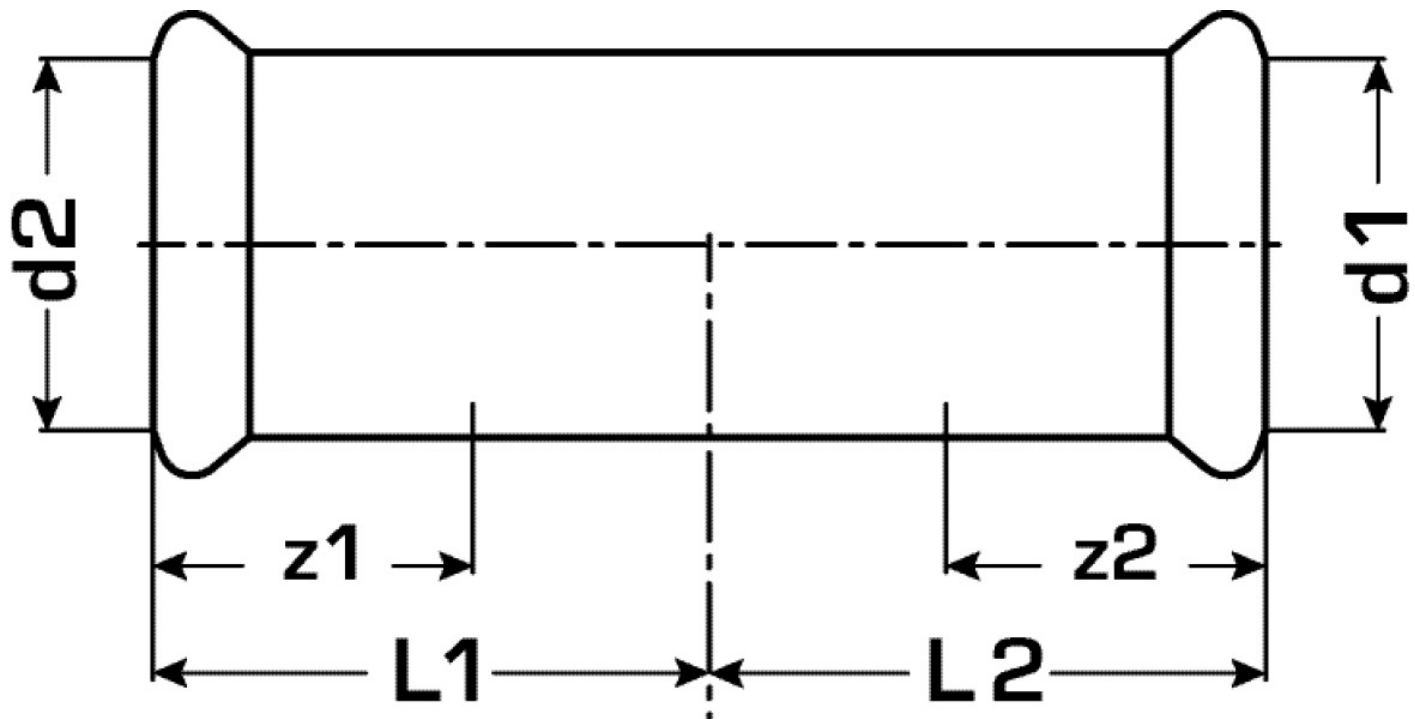

COPPER FIX

COF415 COPPERFIX copper press-fit repair coupling 15

52605BB0

Areas of application

Press-fit repair coupling straight made of copper, incl. EPDM sealing components, "leak before pressed"

Press contour: M

Approvals:

Specifications

Article information

port 1	Pressmuffe
port 2	Pressmuffe
execution	1-part
design	gerade
press contour	M

Product information

VPE1	5,00 SA1
VPE2	75,00 KT1
weight	0,055 KGM
text	COPPERFIX copper press-fit repair coupling
INTRNR	74122000
main material group	COPPERFIX
material group	KUPFER pressfittings
code	COF415

Art. No	label	d1 mm	d2 mm	L1 mm	L2 mm	z1 mm	z2 mm
52605BB0	15	15	15	40	40	20	20