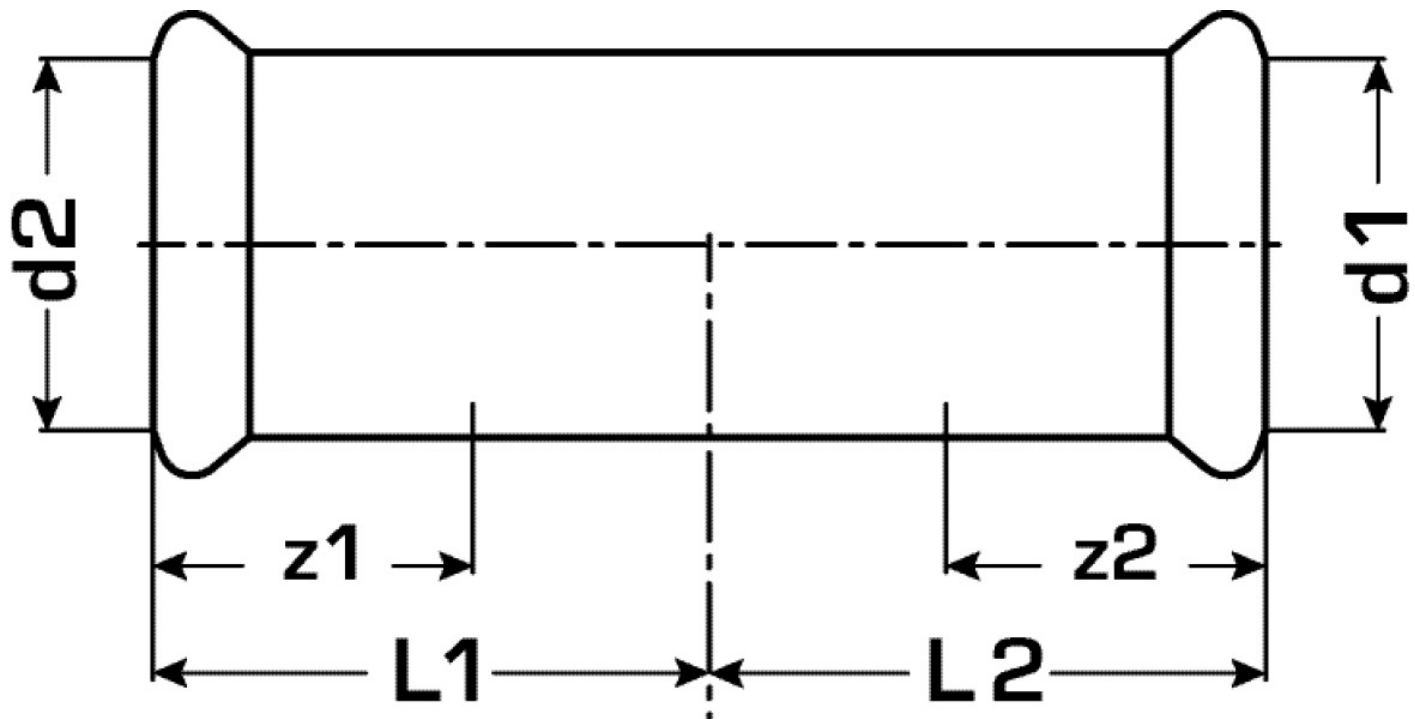

COPPER FIX

COF415 COPPERFIX copper press-fit repair coupling 18

52605CC0

Areas of application

Press-fit repair coupling straight made of copper, incl. EPDM sealing components, "leak before pressed"

Press contour: M

Approvals:

Specifications

Article information

port 1	Pressmuffe
port 2	Pressmuffe
execution	1-part
design	gerade
press contour	M

Product information

VPE1	5,00 SA1
VPE2	75,00 KT1
weight	0,070 KGM
text	COPPERFIX copper press-fit repair coupling
INTRNR	74122000
main material group	COPPERFIX
material group	KUPFER pressfittings
code	COF415

Art. No	label	d1 mm	d2 mm	L1 mm	L2 mm	z1 mm	z2 mm
52605CC0	18	18	18	40	40	20	20